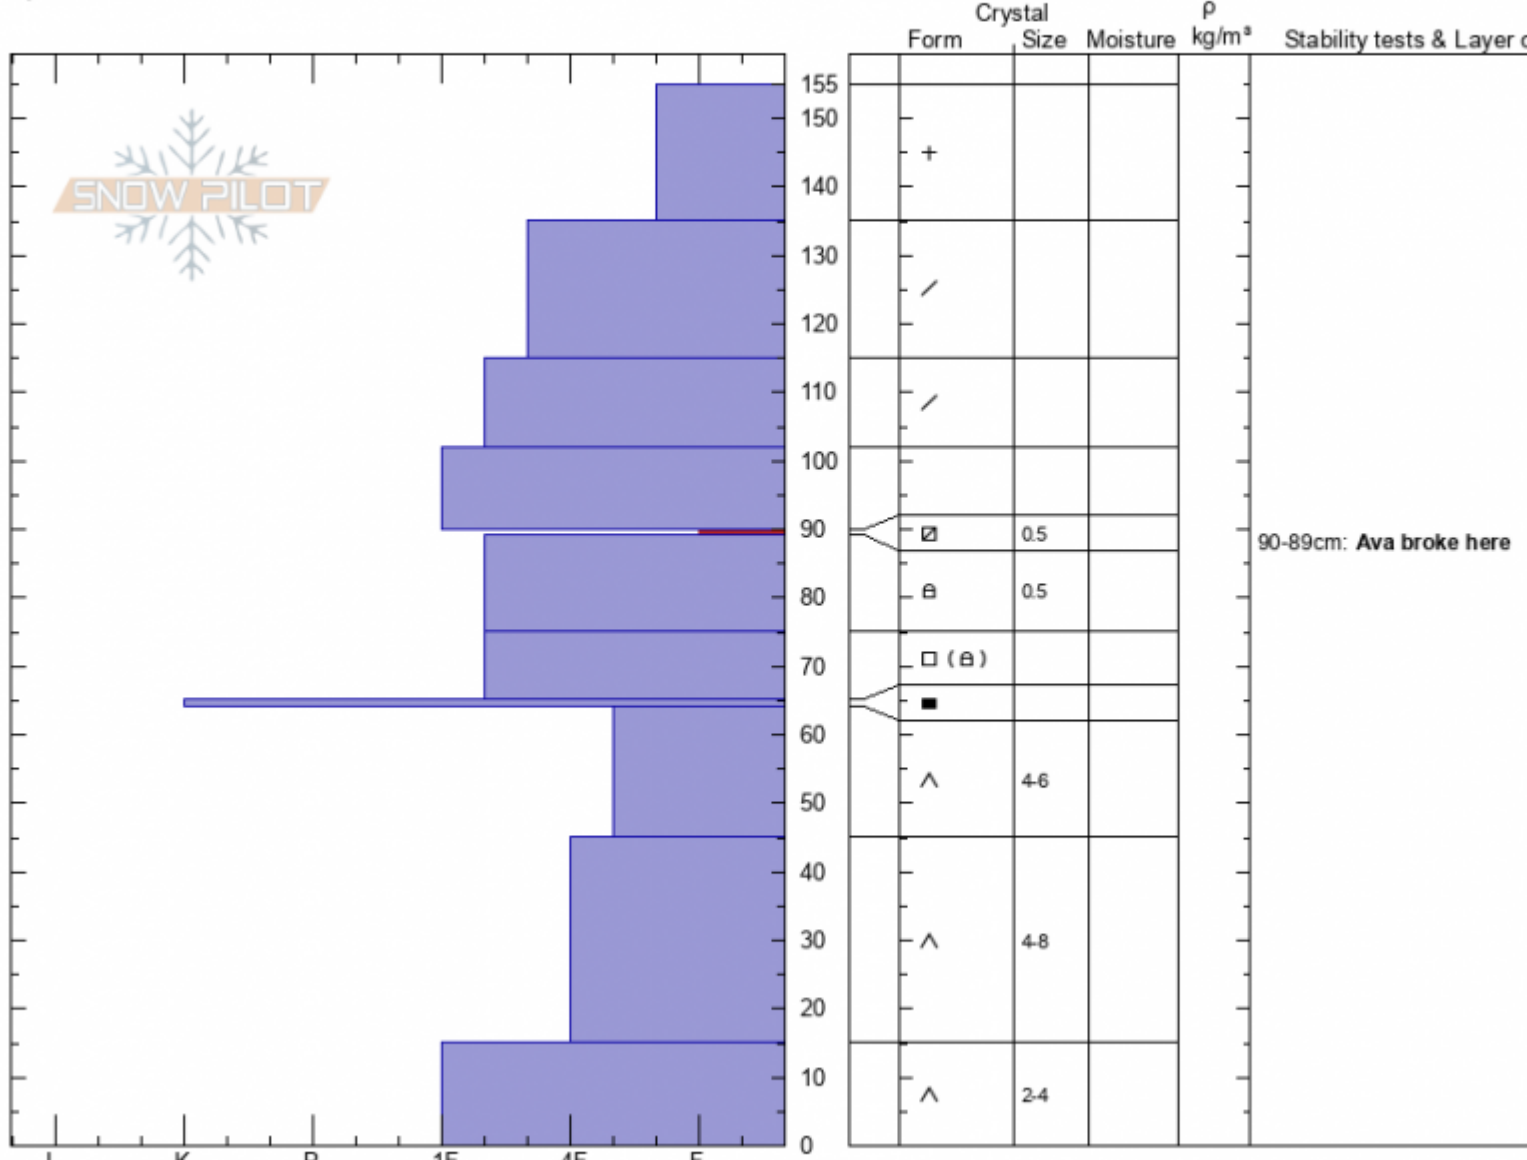

Low Lionhead Corner  
Henry Mtns  
MT

Elevation: 8496 ft  
Aspect: 70°

Doug Chabot-Admin  
02/01/2021 - 1:15pm  
Co-ord: 44.74010N, -111.31545W  
Slope Angle: 37°  
Wind Loading: no

Stability: fair  
Air Temperature: -3°C  
Sky Cover: CLR  
Precipitation: NO  
Wind: Calm

HS: 155  
Layer Notes:  
90-89cm: Ava broke here  
90-89cm: Problematic layer

Specifics: Pit is adjacent to avalanche: crown; Recent avalanche activity on similar slopes; Recent avalanche activity on different slopes

Notes: Avalanche was 2' deep, 500' wide and 250' vertical. It was 37 degrees steep. It likely released naturally on 1/29 or 1/30.

Advisory Region  
Lionhead Range  
Longitude  
-111.32W  
Latitude  
44.73N

Avalanche Details: [Major avalanche cycle](#)  
Lionhead Range, 2021-02-01