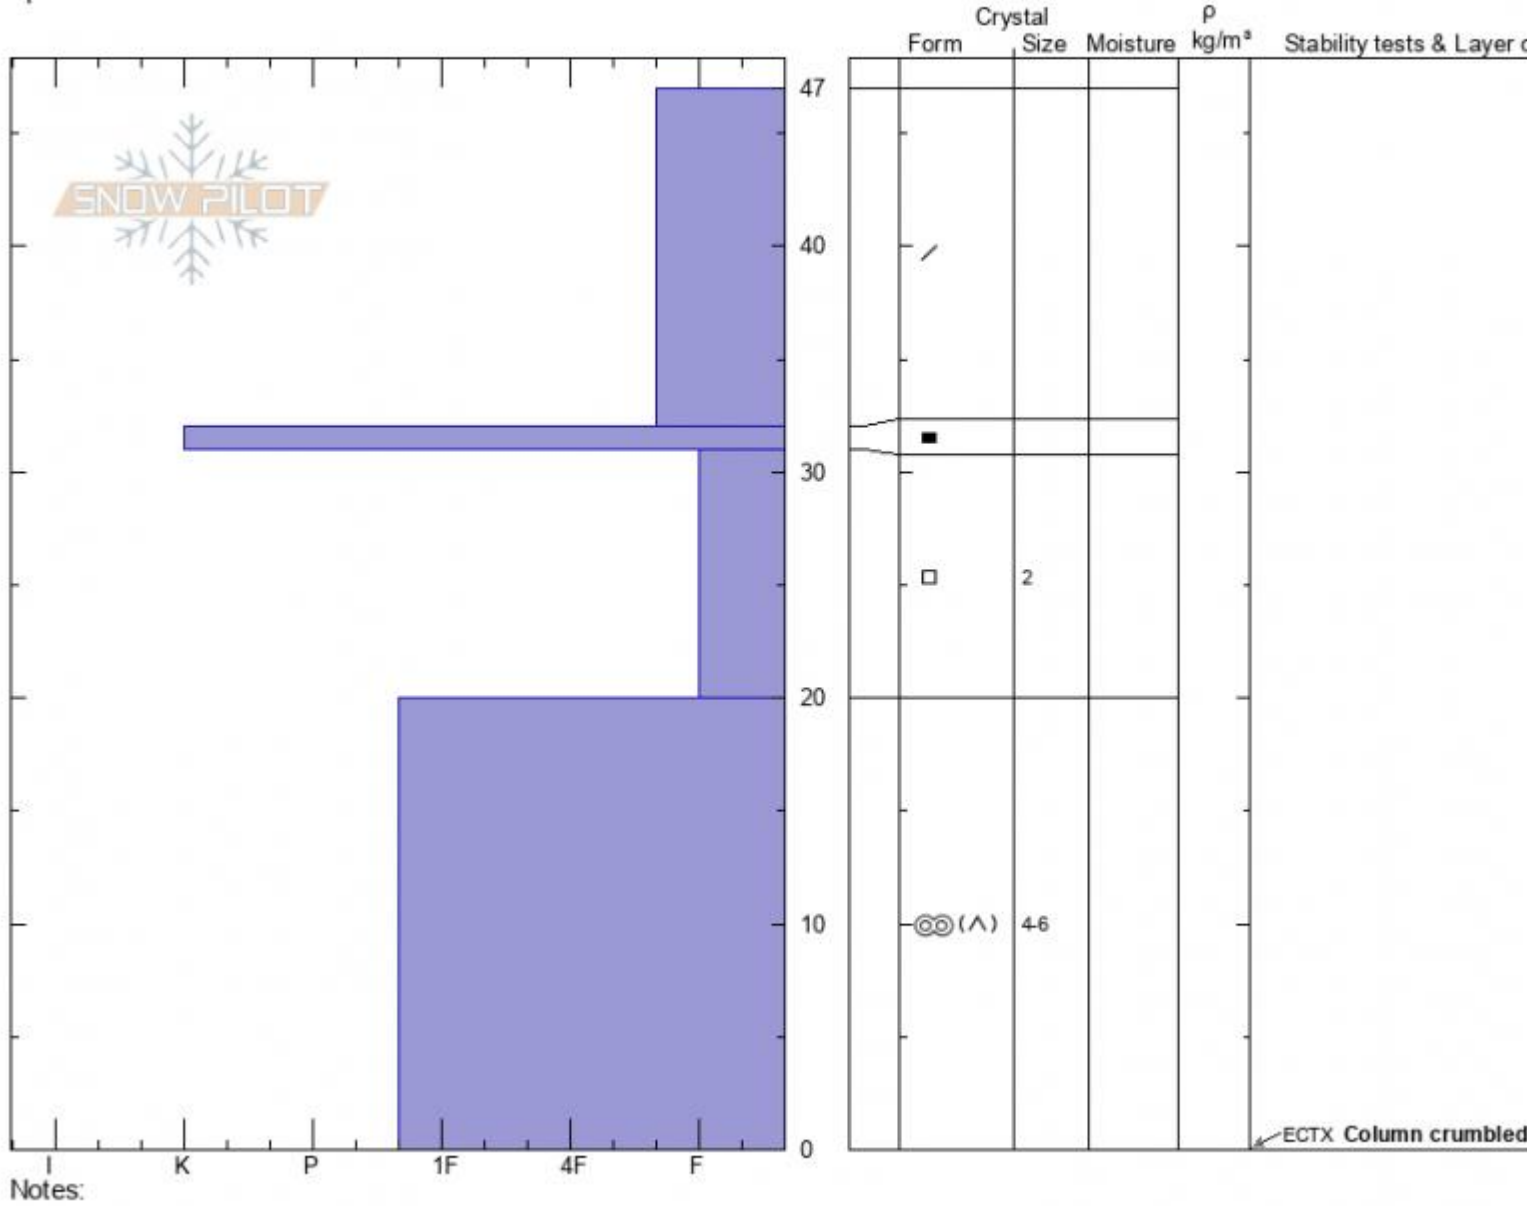

Throne North
Bridger Range
MT
 Elevation: **8400 ft**
 Aspect: **330°**
 Specifics:

Ian Hoyer
02/02/2021 - 1:00pm
 Co-ord: **45.88258N, -110.95235W**
 Slope Angle: **17°**
 Wind Loading: **no**

Stability:
 Air Temperature:
 Sky Cover: **CLR**
 Precipitation: **NO**
 Wind: **N Light Breeze**

HS: **47** Layer Notes:
 31-20cm: **Problematic layer**

Advisory Region
 Bridger Range
 Longitude
 -110.95W
 Latitude
 45.88N
 Bridger Range, 2021-02-02