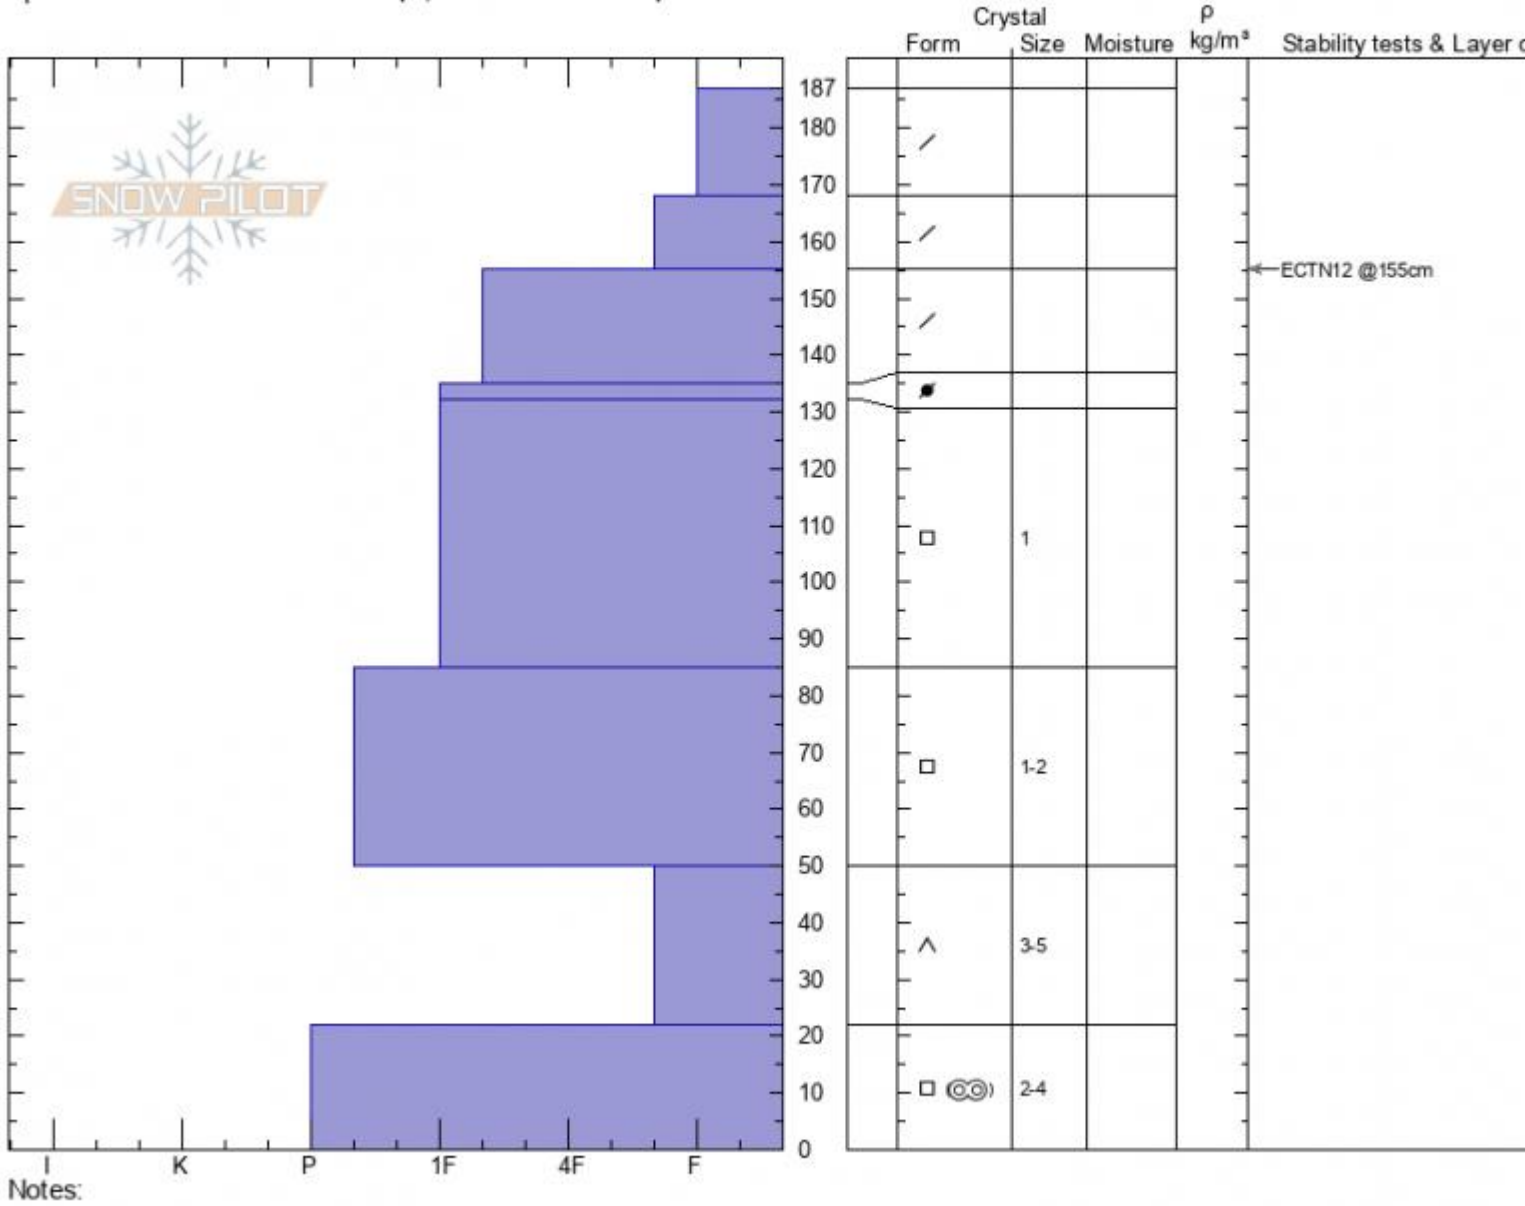

Lionhead
Lionhead Range
MT
 Elevation: **8900 ft**
 Aspect: **85°**
 Specifics: **Snowmobile tracks on slope; We snowmobiled slope**

Ian Hoyer
02/10/2021 - 1:00pm
 Co-ord: **44.72650N, -111.31884W**
 Slope Angle: **35°**
 Wind Loading: **no**

Stability: **good**
 Air Temperature:
 Sky Cover: **OVC**
 Precipitation: **NO**
 Wind: **Calm**

HS: **187** Layer Notes:
 PF: **30** 50-22cm: **Problematic layer**

Advisory Region
 Lionhead Range
 Longitude
 -111.32W
 Latitude
 44.71N
 Lionhead Range, 2021-02-10