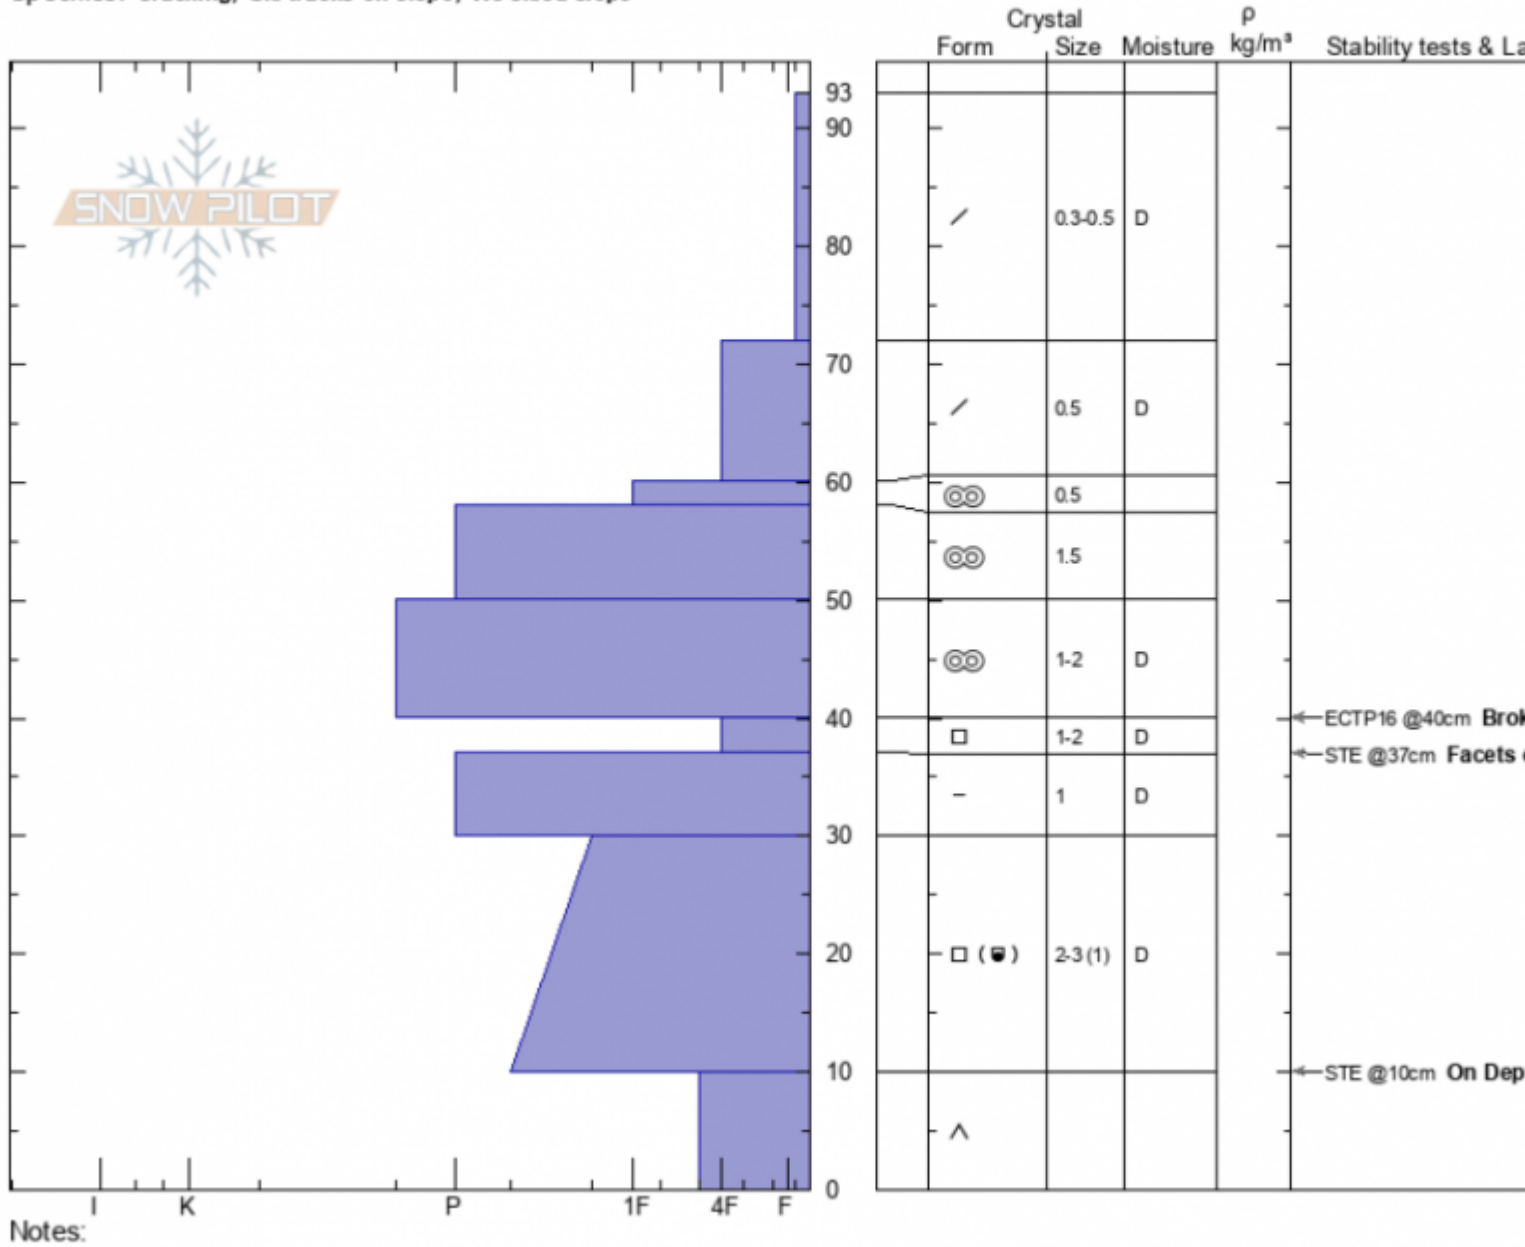

Lick Creek
Gallatin Range-N
MT

Elevation: 2371 m
Aspect: SW

Specifics: Cracking; Ski tracks on slope; We skied slope

Owen Miller
02/10/2021 - 5:00pm

Co-ord: 45.51873N, -110.95620W

Slope Angle: 20°
Wind Loading: no

Stability: Air Temperature: -12°C
Sky Cover: FEW
Precipitation: NO
Wind: Calm

HS: 93
PS: 40
Layer Notes: 40-37cm: Problematic layer

Advisory Region
Northern Gallatin
Longitude
-110.96W
Latitude
45.52N
Northern Gallatin, 2021-02-11