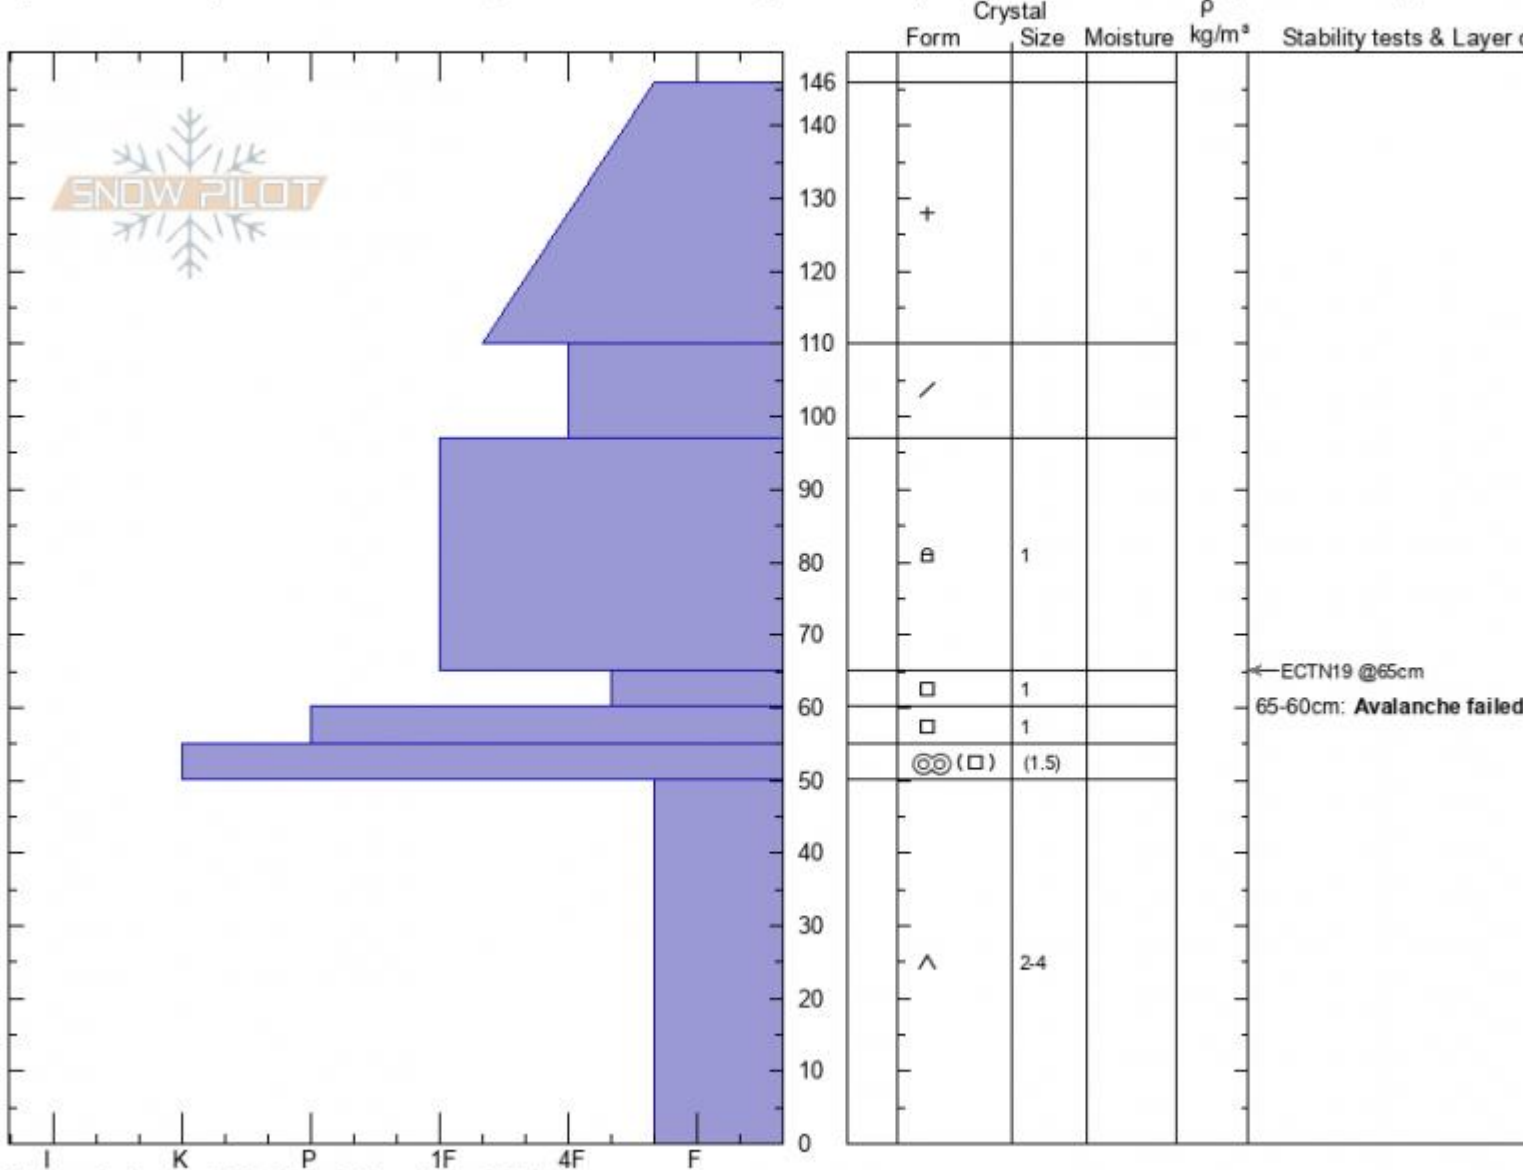

**Big Cut Crown Profile**  
**Madison Range-N**  
**MT**  
 Elevation: **8109 ft**  
 Aspect: **20°**

**Dave Zinn**  
**02/09/2021 - 12:00pm**  
 Co-ord: **45.22439N, -111.41820W**  
 Slope Angle: **38°**  
 Wind Loading: **no**

Stability: **poor**  
 Air Temperature:  
 Sky Cover: **CLR**  
 Precipitation: **NO**  
 Wind: **Calm**

**HS: 146** Layer Notes:  
 65-60cm: **Avalanche failed here**  
 50-0cm: **Problematic layer**

Specifics: Pit is adjacent to avalanche: crown; Recent avalanche activity on similar slopes; Recent avalanche activity on different slopes

Notes: Avalanche: 150' wide x 200' vertical x 2.5' deep  
 Remote trigger from flat terrain 10' uphill of crown

Advisory Region  
 Northern Madison  
 Longitude  
 -111.44W  
 Latitude  
 45.23N  
 Northern Madison, 2021-02-11