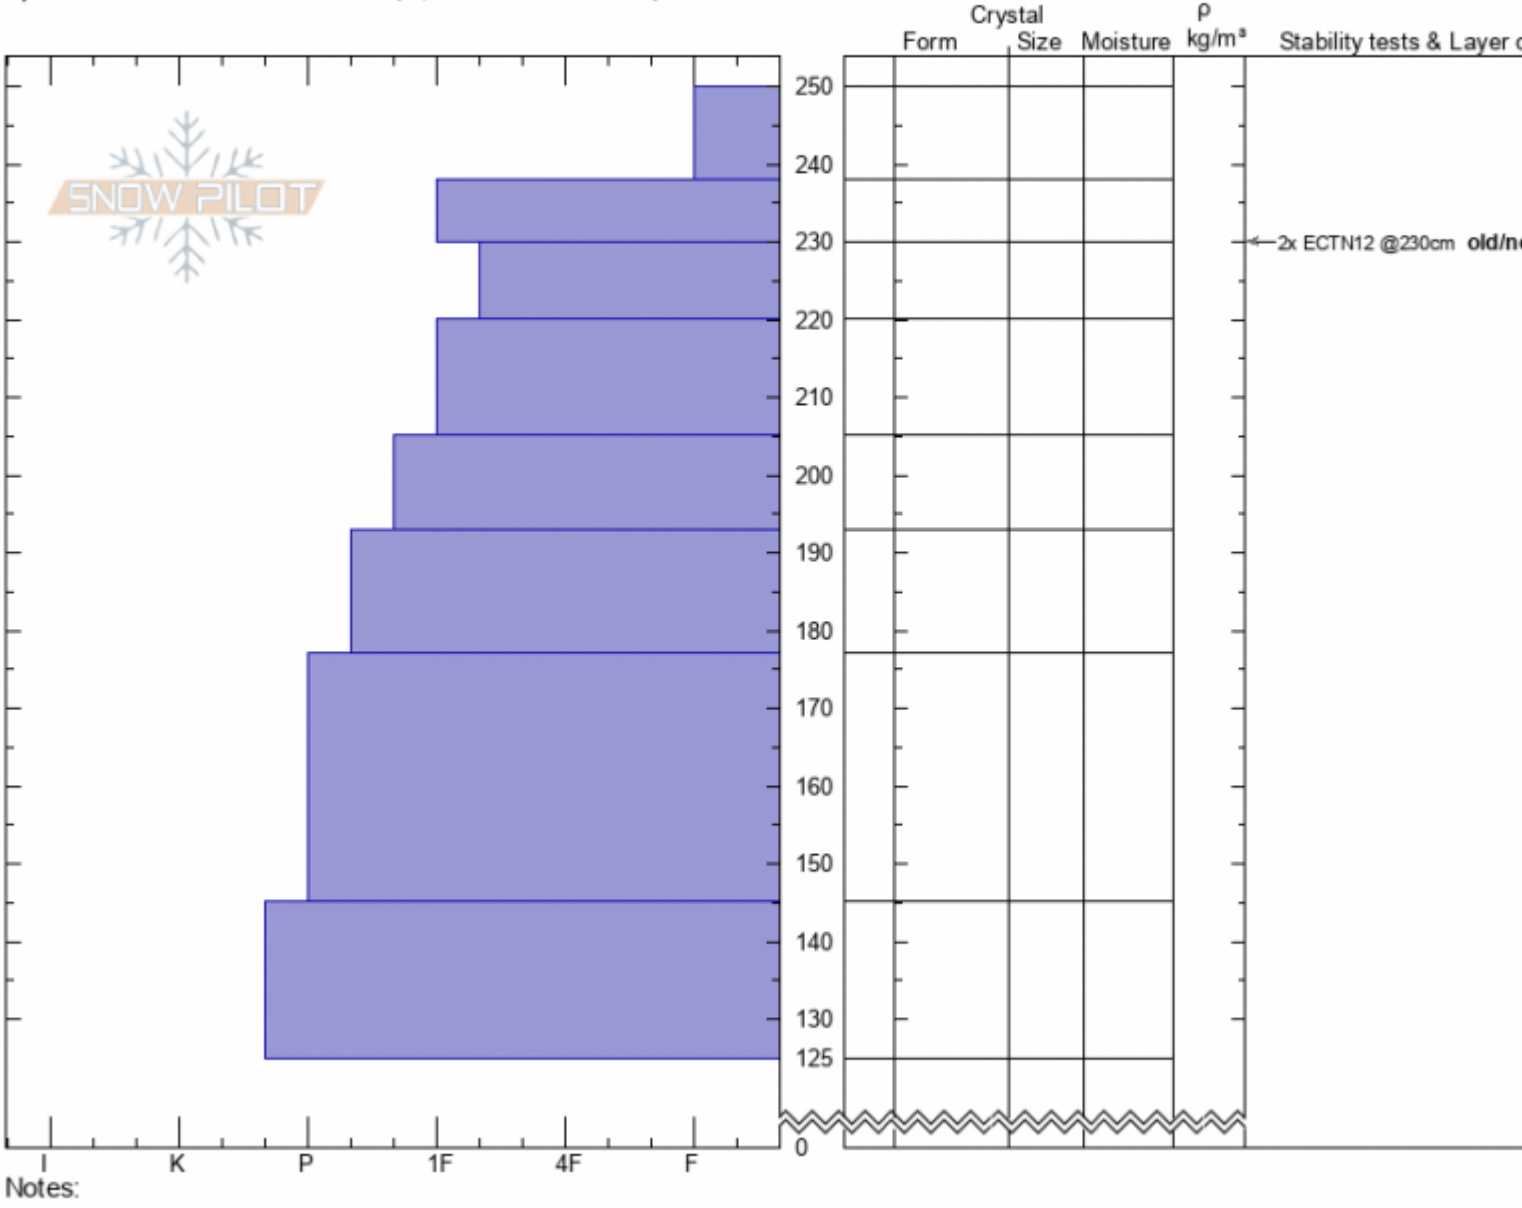

Abundance Shoulder
Cooke City
MT
Elevation: 9249 ft
Aspect: 115°
Specifics: Snowmobile tracks on slope; We snowmobiled slope

Doug Chabot-Admin
02/13/2021 - 11:00am
Co-ord: 45.06531N, -110.01130W
Slope Angle: 20°
Wind Loading:

Stability: good
Air Temperature: -7°C
Sky Cover: SCT
Precipitation: NO
Wind: Calm

HS: 250 Layer Notes:

Advisory Region
Cooke City
Longitude
-109.95W
Latitude
45.06N
Cooke City, 2021-02-13