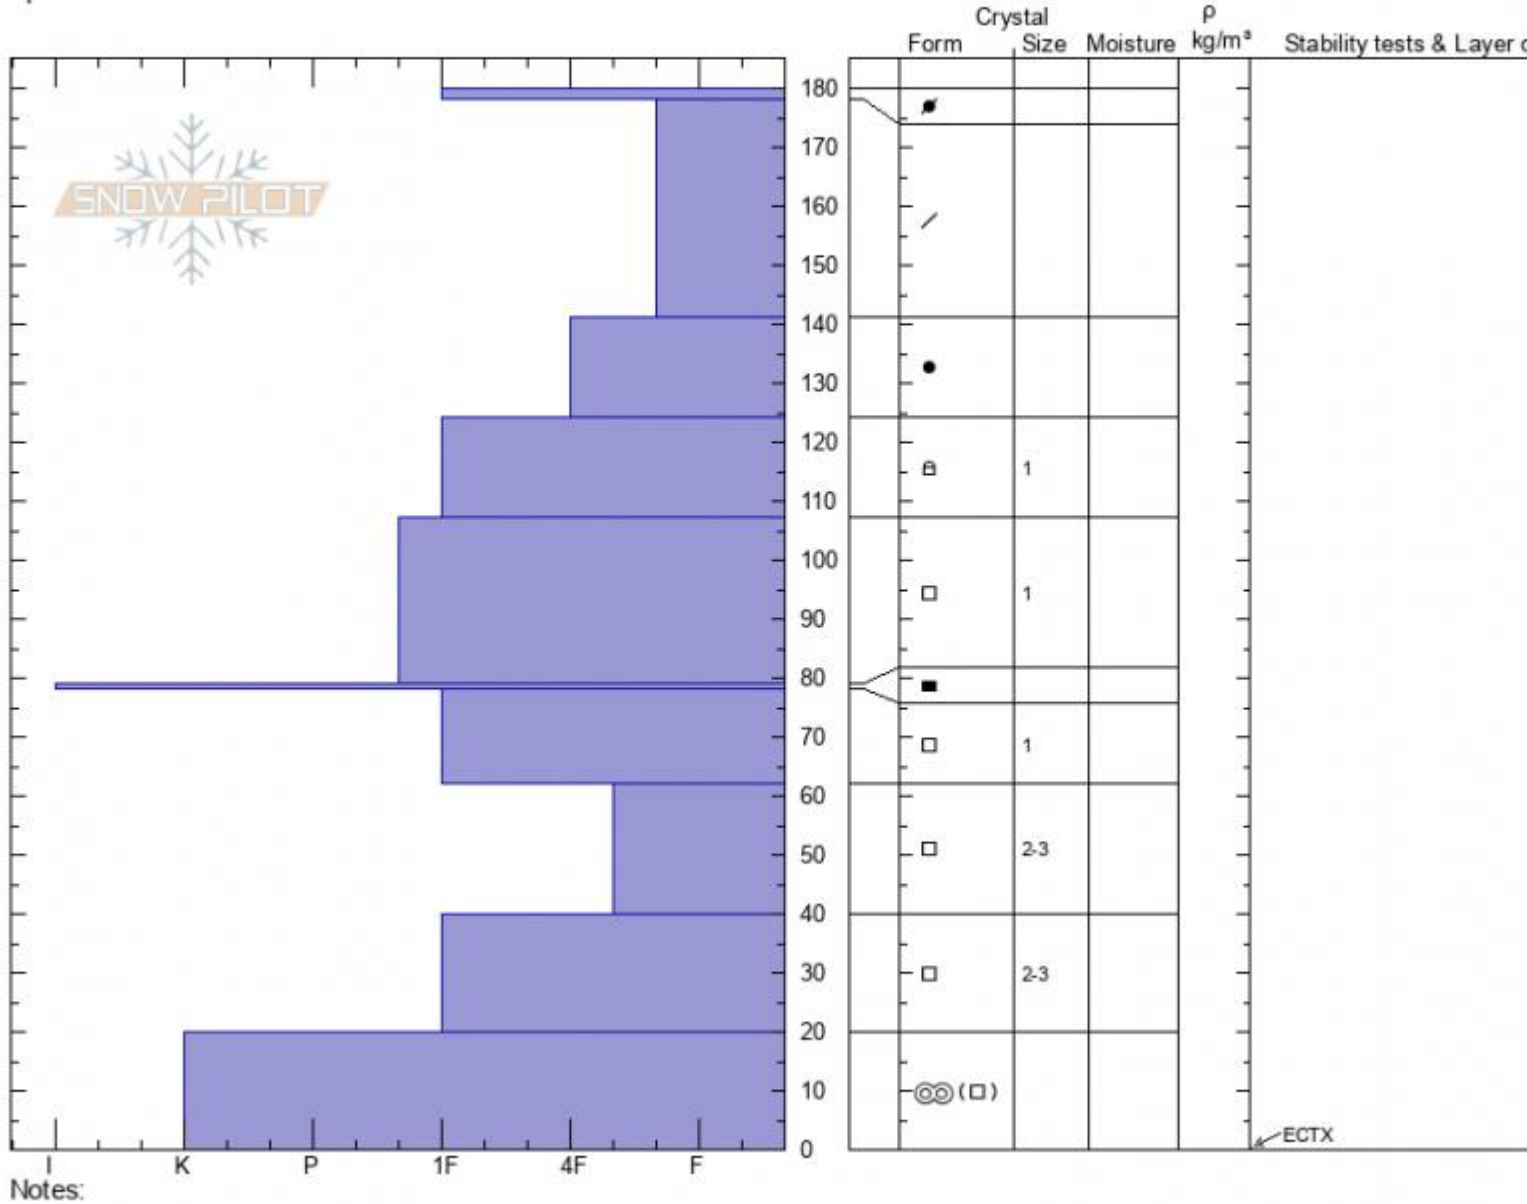

Teepee Ridgeline S
Madison Range-S
MT
 Elevation: **9600 ft**
 Aspect: **200°**
 Specifics:

Ian Hoyer
02/11/2021 - 2:00pm
 Co-ord: **44.91389N, -111.18847W**
 Slope Angle: **23°**
 Wind Loading: **no**

Stability: **fair**
 Air Temperature:
 Sky Cover: **BKN**
 Precipitation: **NO**
 Wind: **Calm**

HS: **180** Layer Notes:
 PF: **30** 62-40cm: **Problematic layer**

Advisory Region
 Southern Madison
 Longitude
 -111.19W
 Latitude
 44.90N
 Southern Madison, 2021-02-14