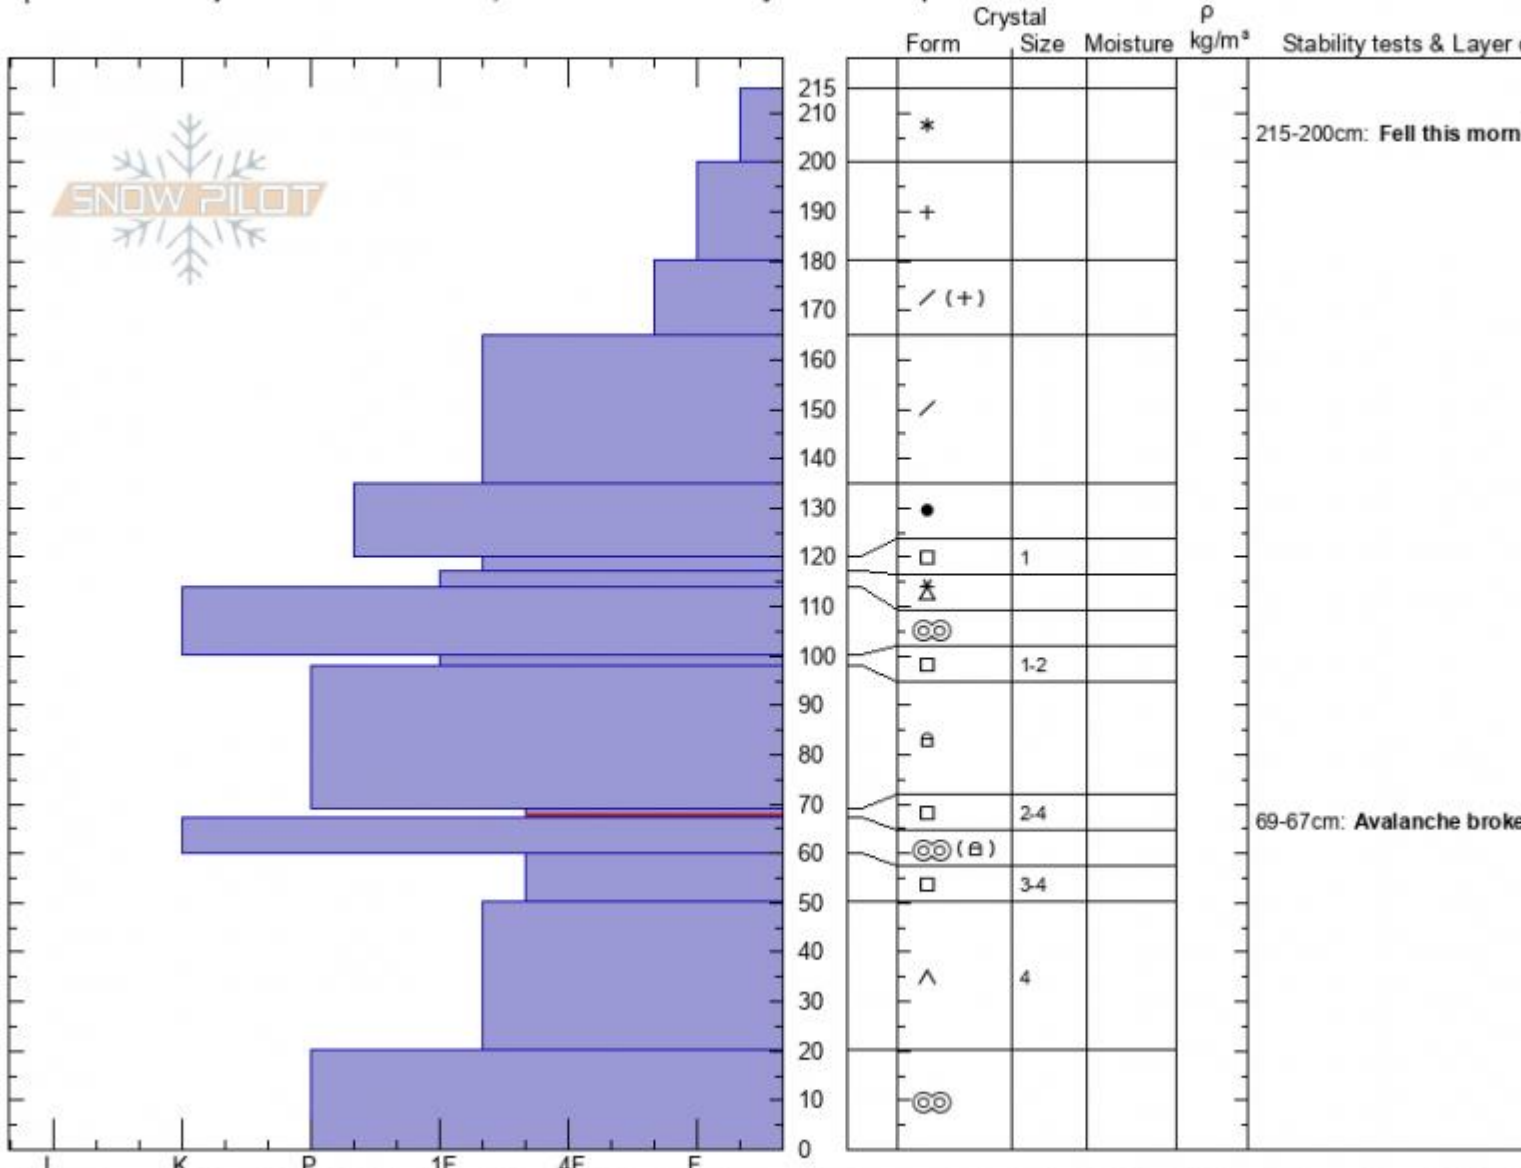

BlackmoreCrown N-R4-D: Alex Marienthal

Gallatin Range-N

MT

Elevation: 9417 ft

Aspect: 40°

Specifics: Pit is adjacent to avalanche: crown; Recent avalanche activity on similar slopes

02/20/2021 - 12:30pm

Co-ord: 45.44298N, -110.99868W

Slope Angle: 34°

Wind Loading: previous

Stability: poor

Air Temperature:

Sky Cover: BKN

Precipitation: S1

Wind: W Calm

HS: 215 Layer Notes:

215-200cm: Fell this morning

69-67cm: Avalanche broke here

69-67cm: Problematic layer

Notes: Crown profile of N-R4-D3-O broke on 2/18 or 2/19. Dug in shallower end of crown. Estimated up to 10 feet (3m) at its deepest, avg 6-8 feet deep, 6-8 feet wide.

Advisory Region
 Northern Gallatin
 Longitude
 -111.00W
 Latitude
 45.44N
 Northern Gallatin, 2021-02-21