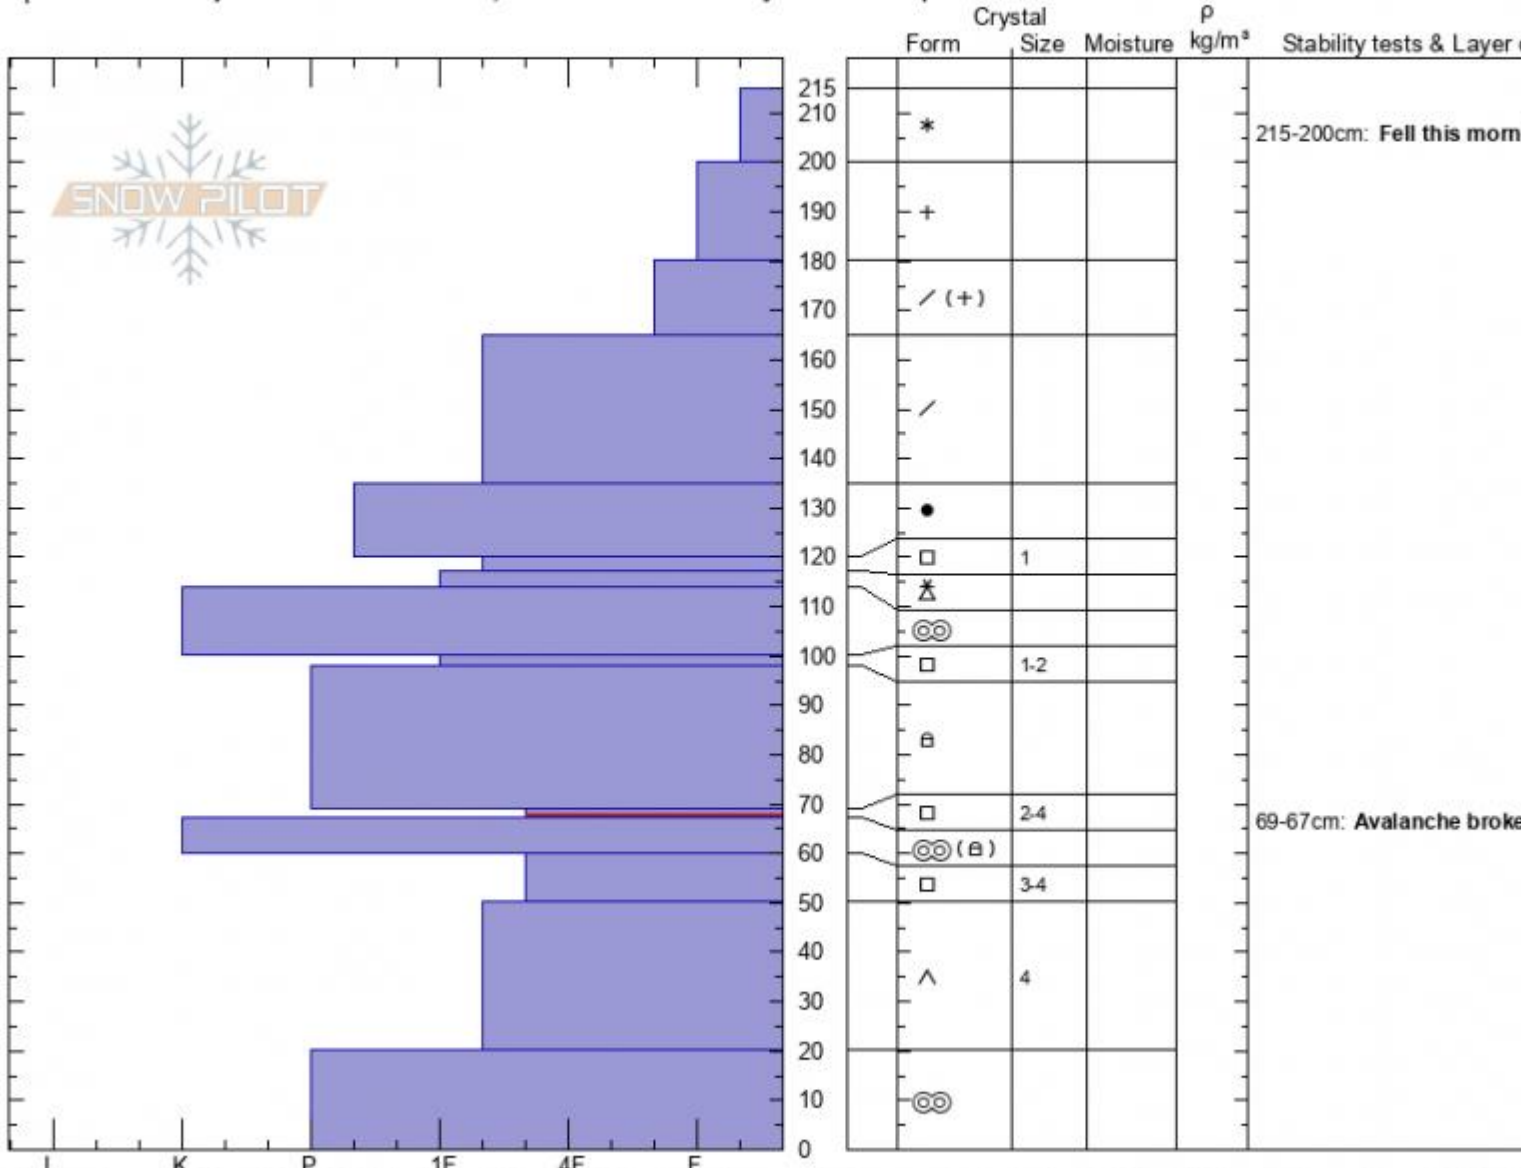

BlackmoreCrown N-R4-D: Alex Marienthal

Gallatin Range-N

MT

Elevation: 9417 ft

Aspect: 40°

Specifics: Pit is adjacent to avalanche: crown; Recent avalanche activity on similar slopes

02/20/2021 - 12:30pm

Co-ord: 45.44298N, -110.99868W

Slope Angle: 34°

Wind Loading: previous

Stability: poor

Air Temperature:

Sky Cover: BKN

Precipitation: S1

Wind: W Calm

HS: 215 Layer Notes:

215-200cm: Fell this morning

69-67cm: Avalanche broke here

69-67cm: Problematic layer

Notes: Crown profile of N-R4-D3-O broke on 2/18 or 2/19. Dug in shallower end of crown. Estimated up to 10 feet (3m) at its deepest, avg 6-8 feet deep, 6-8 feet wide.

Advisory Region
Northern Gallatin
Longitude
-111.00W
Latitude
45.44N
Northern Gallatin, 2021-02-21