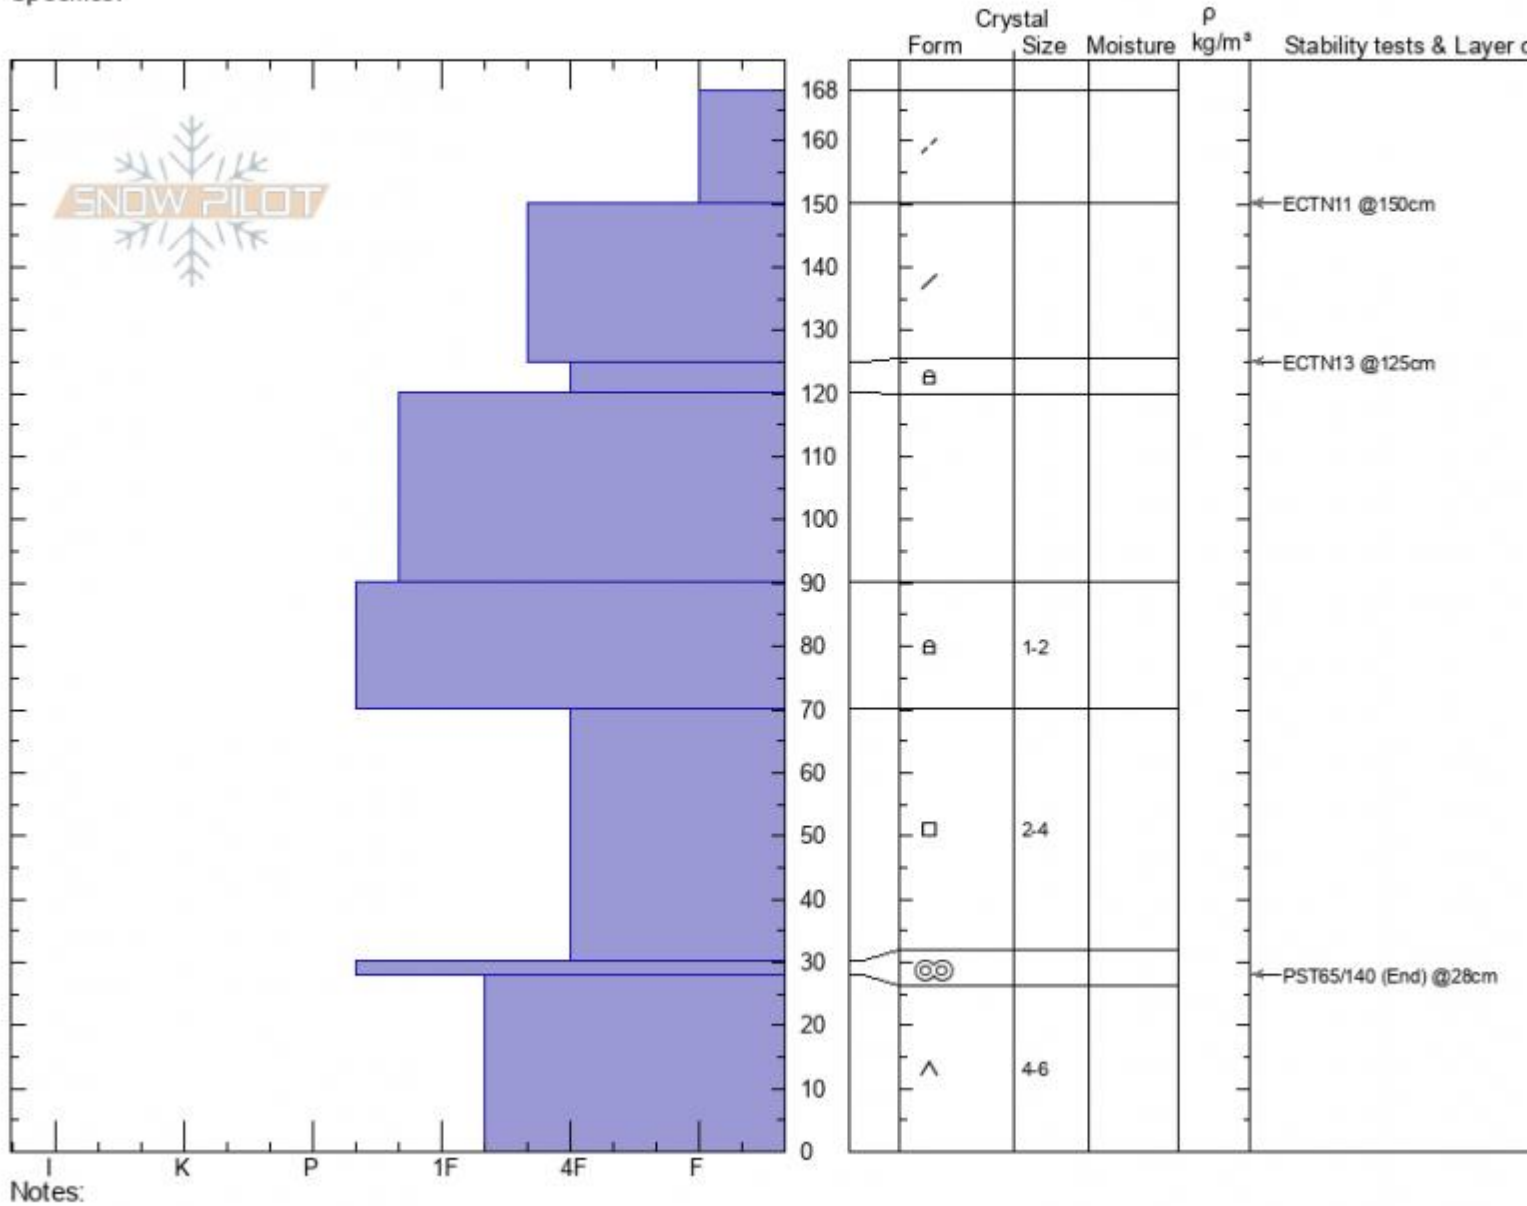

Independence Mine
 Beartooths
 MT
 Elevation: 9771 ft
 Aspect: 22°
 Specifics:

Alex Marienthal
 02/25/2021 - 1:00pm
 Co-ord: 45.21429N, -110.21874W
 Slope Angle: 25°
 Wind Loading: previous

Stability:
 Air Temperature: -10°C
 Sky Cover: BKN
 Precipitation: NO
 Wind: Moderate

HS: 168 Layer Notes:

Advisory Region
 Out of Advisory Area
 Out of Advisory Area, 2021-02-25