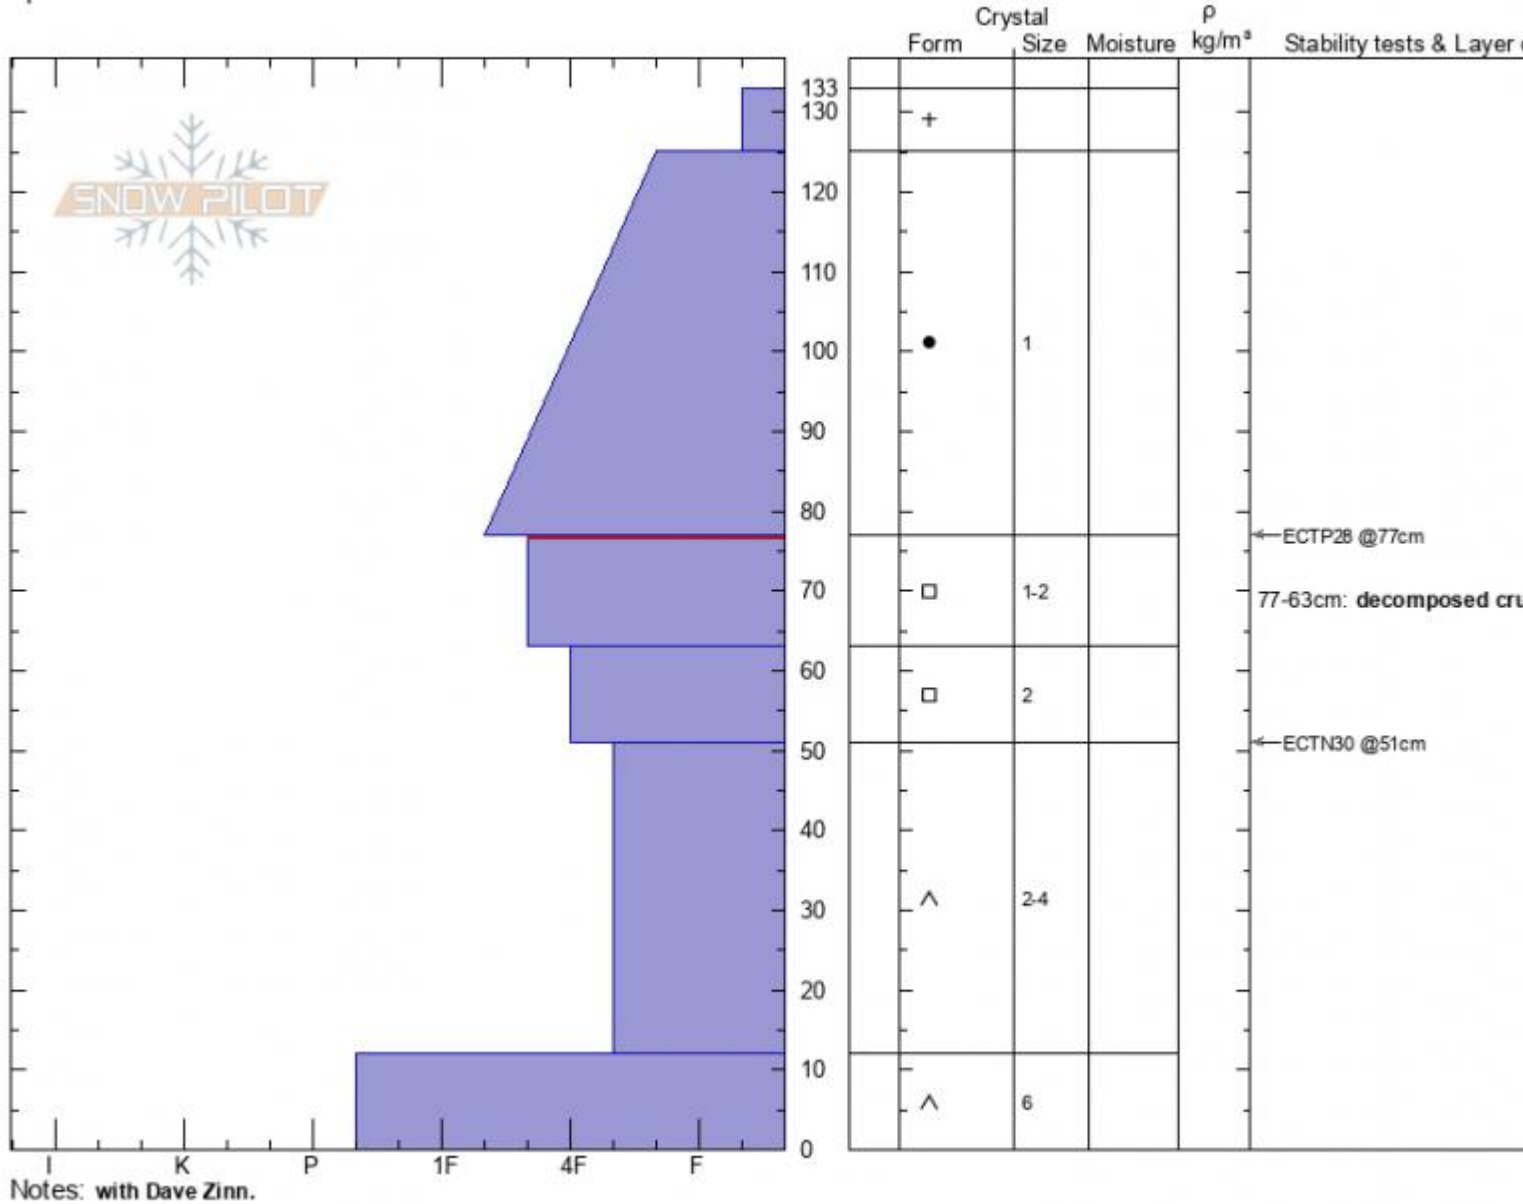

Taylor Fork
 Gallatin Range-S
 MT
 Elevation: 8775 ft
 Aspect: SW
 Specifics:

Zach Keskinen
 02/28/2021 - 12:56pm
 Co-ord: 44.97683N, -111.35959W
 Slope Angle: 28°
 Wind Loading: no

Stability: fair
 Air Temperature: -3°C
 Sky Cover: BKN
 Precipitation: NO
 Wind: S Light Breeze

HS: 133
 PF: 30
 Layer Notes:
 77-63cm: decomposed crust at
 77-63cm: Problematic layer

Advisory Region
 Southern Madison
 Longitude
 -111.27W
 Latitude
 45.06N
 Southern Madison, 2021-02-28