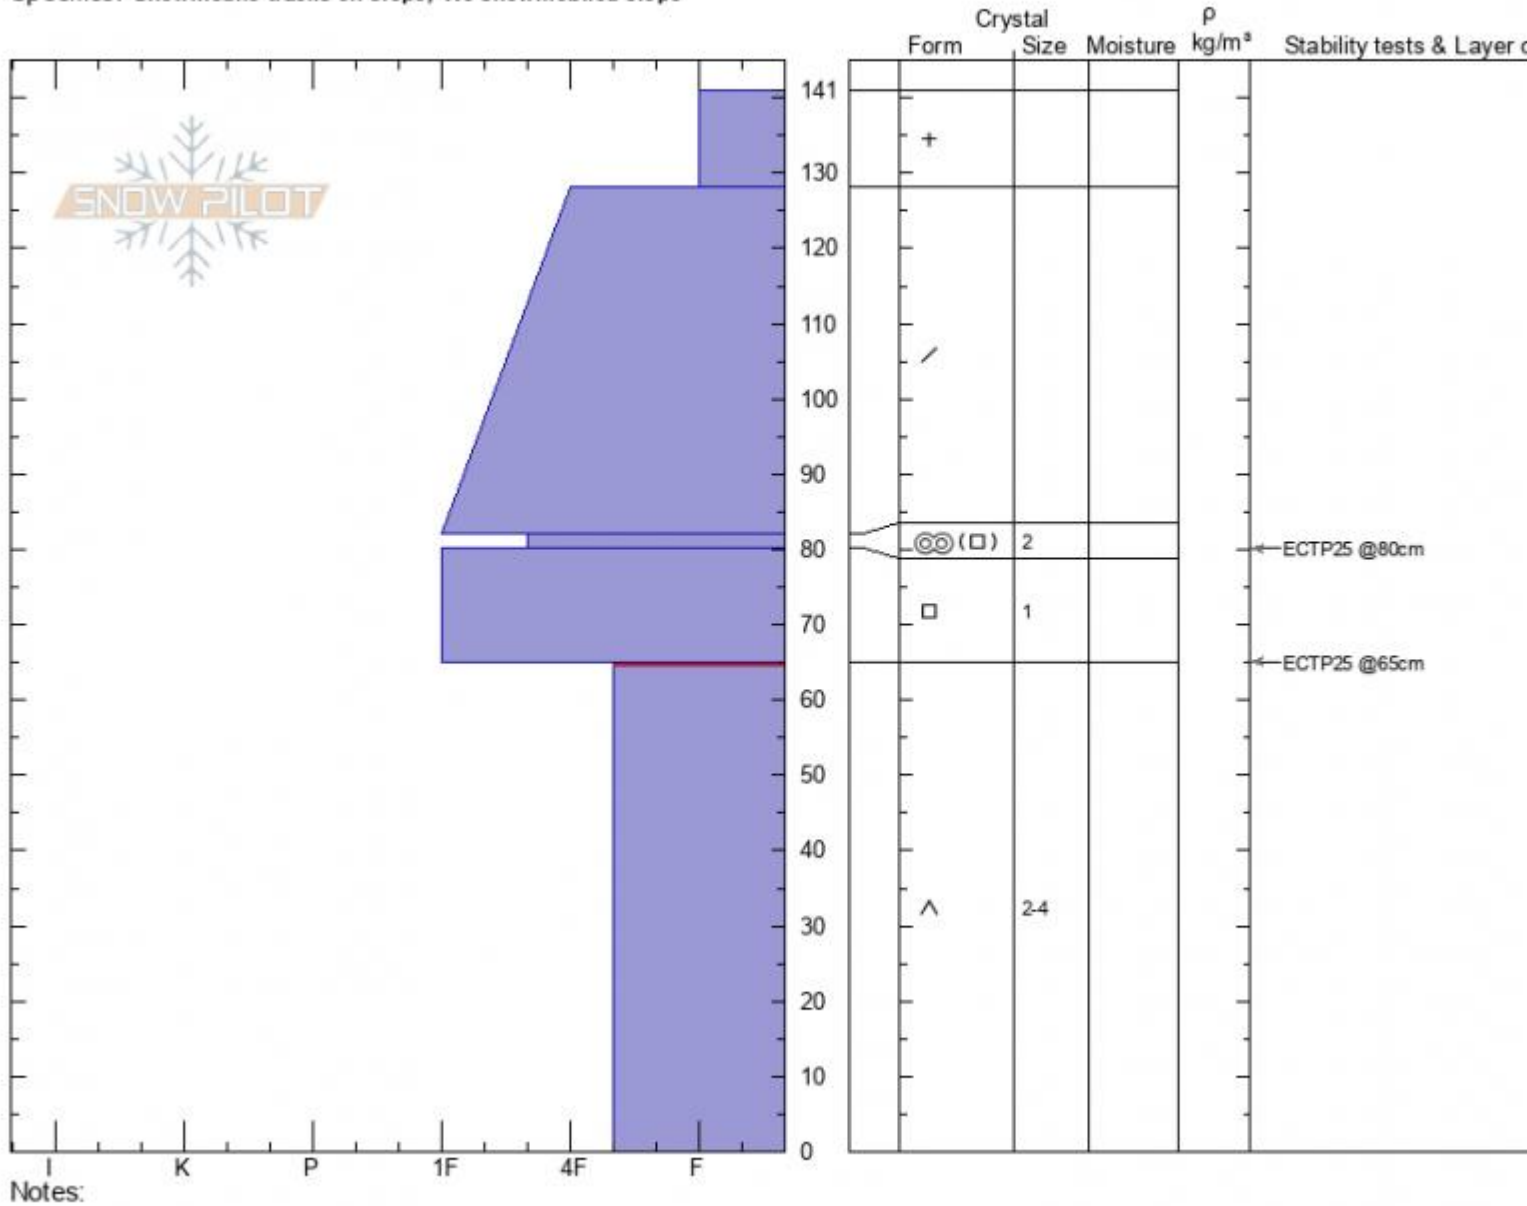

Kirkwood Ridge
 Madison Range-S
 MT
 Elevation: 8350 ft
 Aspect: 240°
 Specifics: Snowmobile tracks on slope; We snowmobiled slope

Dave Zinn
 03/01/2021 - 2:15am
 Co-ord: 44.86144N, -111.23657W
 Slope Angle: 22°
 Wind Loading: no

Stability: fair
 Air Temperature:
 Sky Cover: CLR
 Precipitation: NO
 Wind: SW Calm

HS: 141 Layer Notes:
 65-0cm: Problematic layer

Advisory Region
 Southern Madison
 Longitude
 -111.24W
 Latitude
 44.87N
 Southern Madison, 2021-03-04