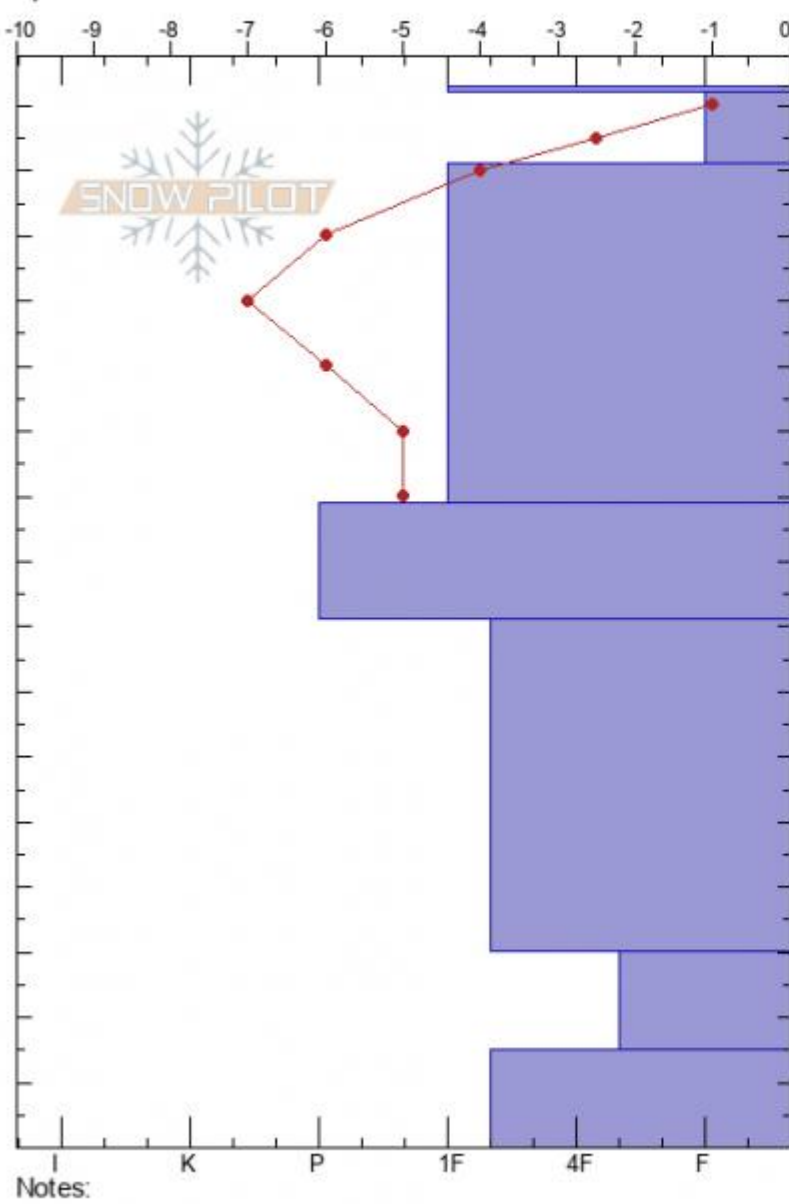

**Middle Basin, Sci Bowl**  
**Madison Range-N**  
**MT**  
 Elevation: **9206 ft**  
 Aspect: **112°**  
 Specifics:

**Alex Marienthal**  
**03/06/2021 - 10:50am**  
 Co-ord: **45.32635N, -111.38135W**  
 Slope Angle: **23°**  
 Wind Loading: **previous**

Stability: **fair**  
 Air Temperature: **3°C**  
 Sky Cover: **FEW**  
 Precipitation: **NO**  
 Wind: **W Moderate**

HS: **163** Layer Notes:  
 PF: **23** 30-15cm: **Problematic layer**  
 PS: **6**

Form	Crystal Size	Moisture	$\rho$ kg/m <sup>3</sup>	Stability tests & Layer c
V	1			
⊙				
⊘ ( / )	0.5			
B	2			
^	2-4			
^	3-6			

← PST45/140 (End) @20cm  
 ← PST50/140 (End) @20cm  
 ← 2x ECTX ECTP 34+ @ 20