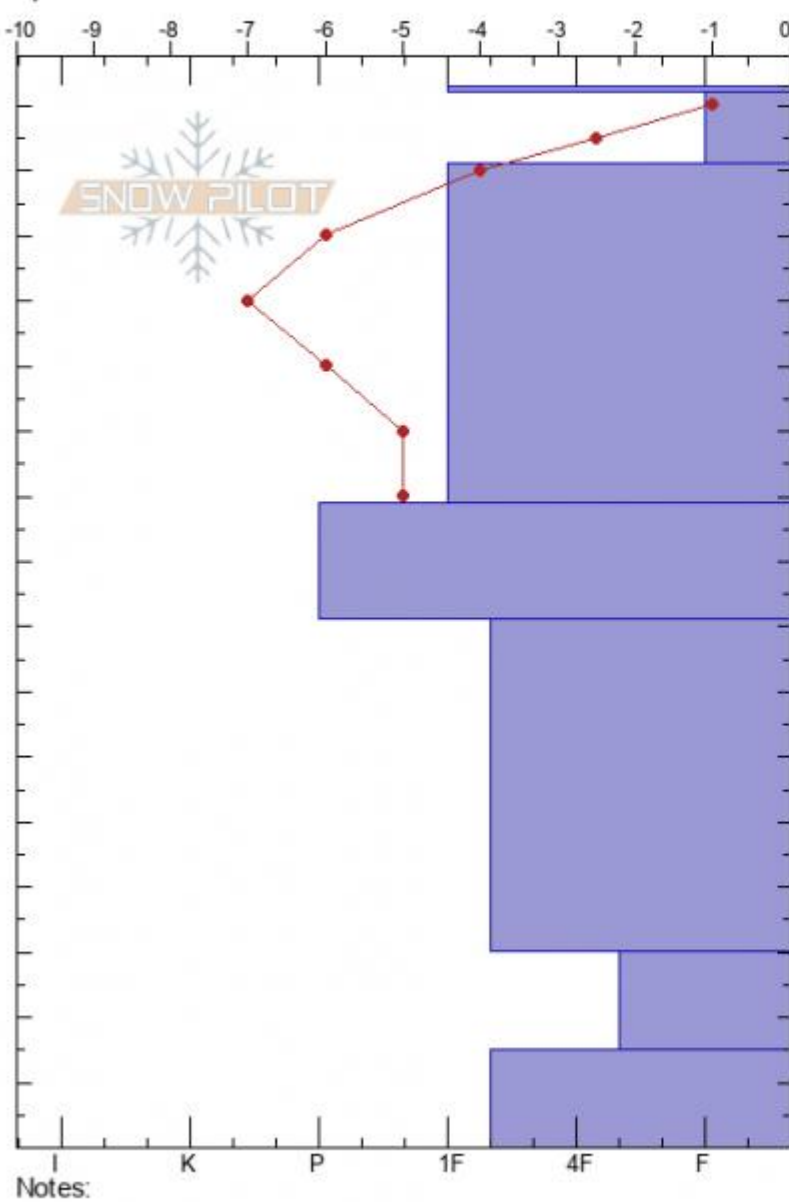

Middle Basin, Sci Bowl  
 Madison Range-N  
 MT  
 Elevation: 9206 ft  
 Aspect: 112°  
 Specifics:

Alex Marienthal  
 03/06/2021 - 10:50am  
 Co-ord: 45.32635N, -111.38135W  
 Slope Angle: 23°  
 Wind Loading: previous

Stability: fair  
 Air Temperature: 3°C  
 Sky Cover: FEW  
 Precipitation: NO  
 Wind: W Moderate

HS: 163 Layer Notes:  
 PF: 23 30-15cm: Problematic layer  
 PS: 6

Form	Crystal Size	Moisture	$\rho$ kg/m <sup>3</sup>	Stability tests & Layer
V	1			
⊙				
∇ ( / )	0.5			
B	2			
^	2-4			
^	3-6			

← PST45/140 (End) @20cm  
 ← PST50/140 (End) @20cm  
 ← 2x ECTX ECTP 34+ @ 20

Notes:  
 Advisory Region  
 Northern Madison  
 Longitude  
 -111.39W  
 Latitude  
 45.34N  
 Northern Madison, 2021-03-06