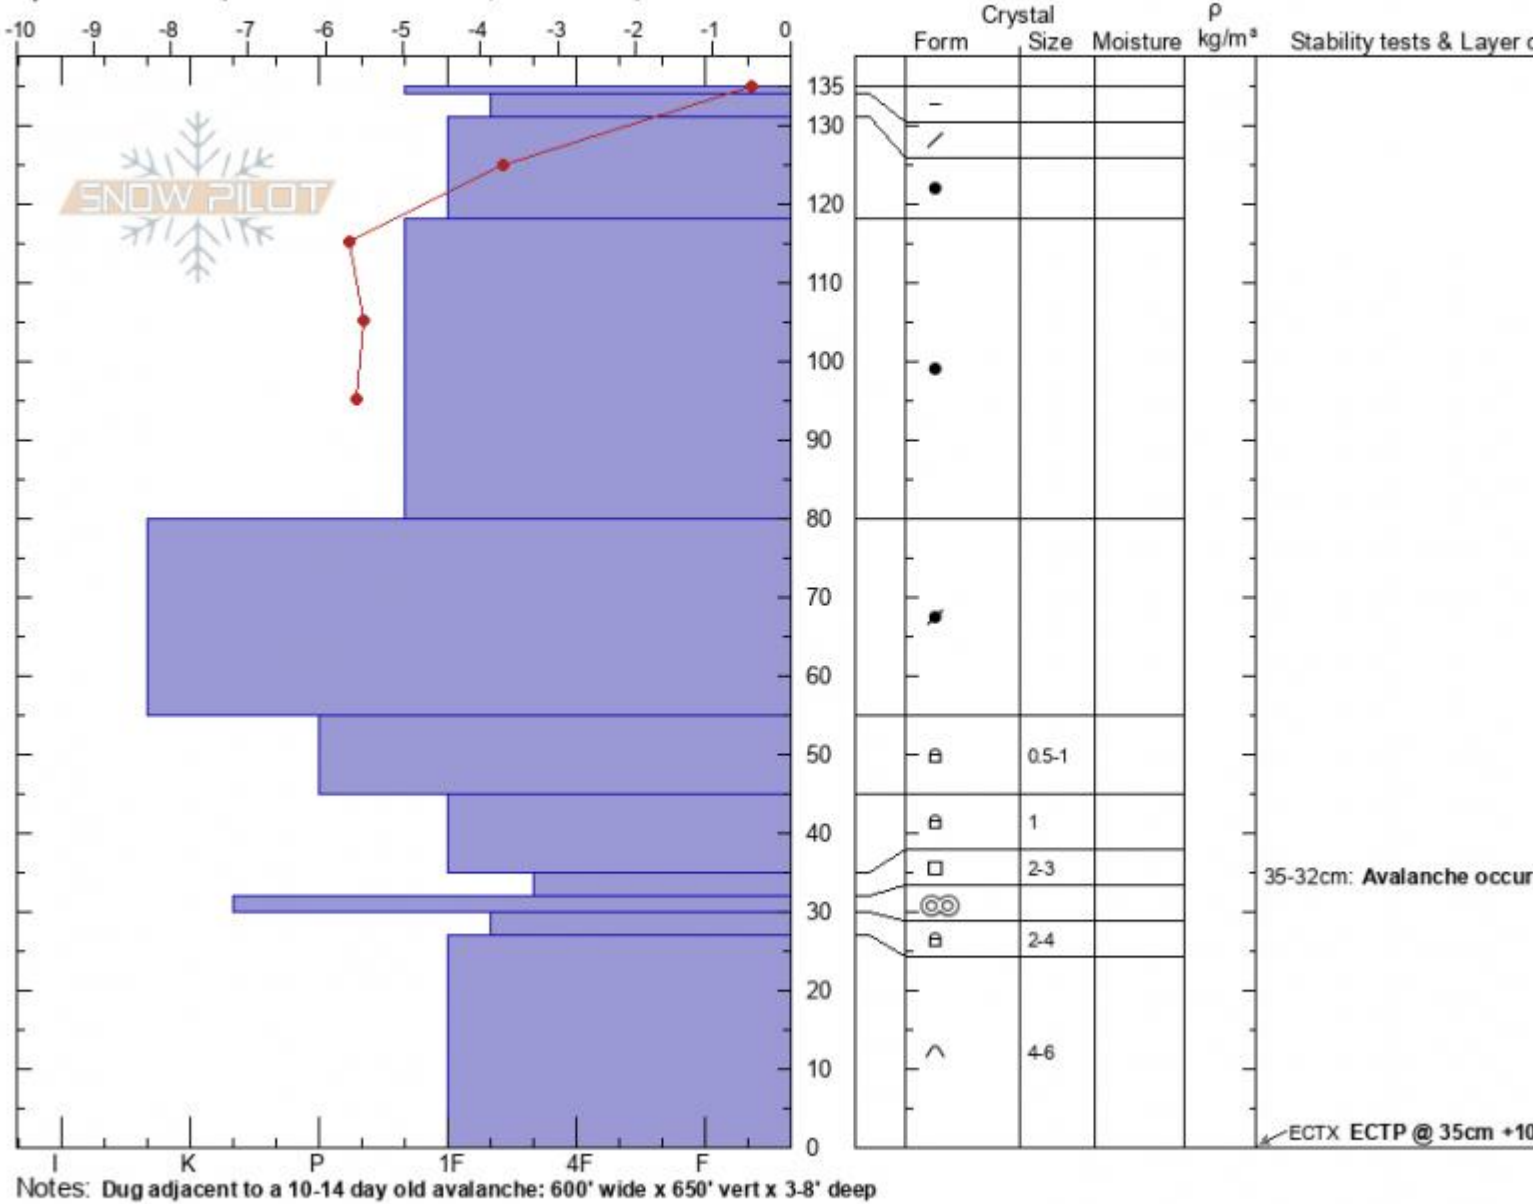

Arden Profile
Gallatin Range-N
MT
 Elevation: **10022 ft**
 Aspect: **130°**
 Specifics: Pit is adjacent to avalanche: flank; We skied slope

Dave Zinn
03/07/2021 - 1:15am
 Co-ord: **45.41242N, -110.98846W**
 Slope Angle: **35°**
 Wind Loading: **previous**

Stability: **good**
 Air Temperature: **-3°C**
 Sky Cover: **FEW**
 Precipitation: **NO**
 Wind: **W Light Breeze**

HS: **135** Layer Notes:
 35-32cm: **Avalanche occurred**

Advisory Region
 Northern Gallatin
 Longitude
 -110.97W
 Latitude
 45.42N

Avalanche Details: [Two large deep slabs near Maid of the Mist](#)
 Northern Gallatin, 2021-03-07