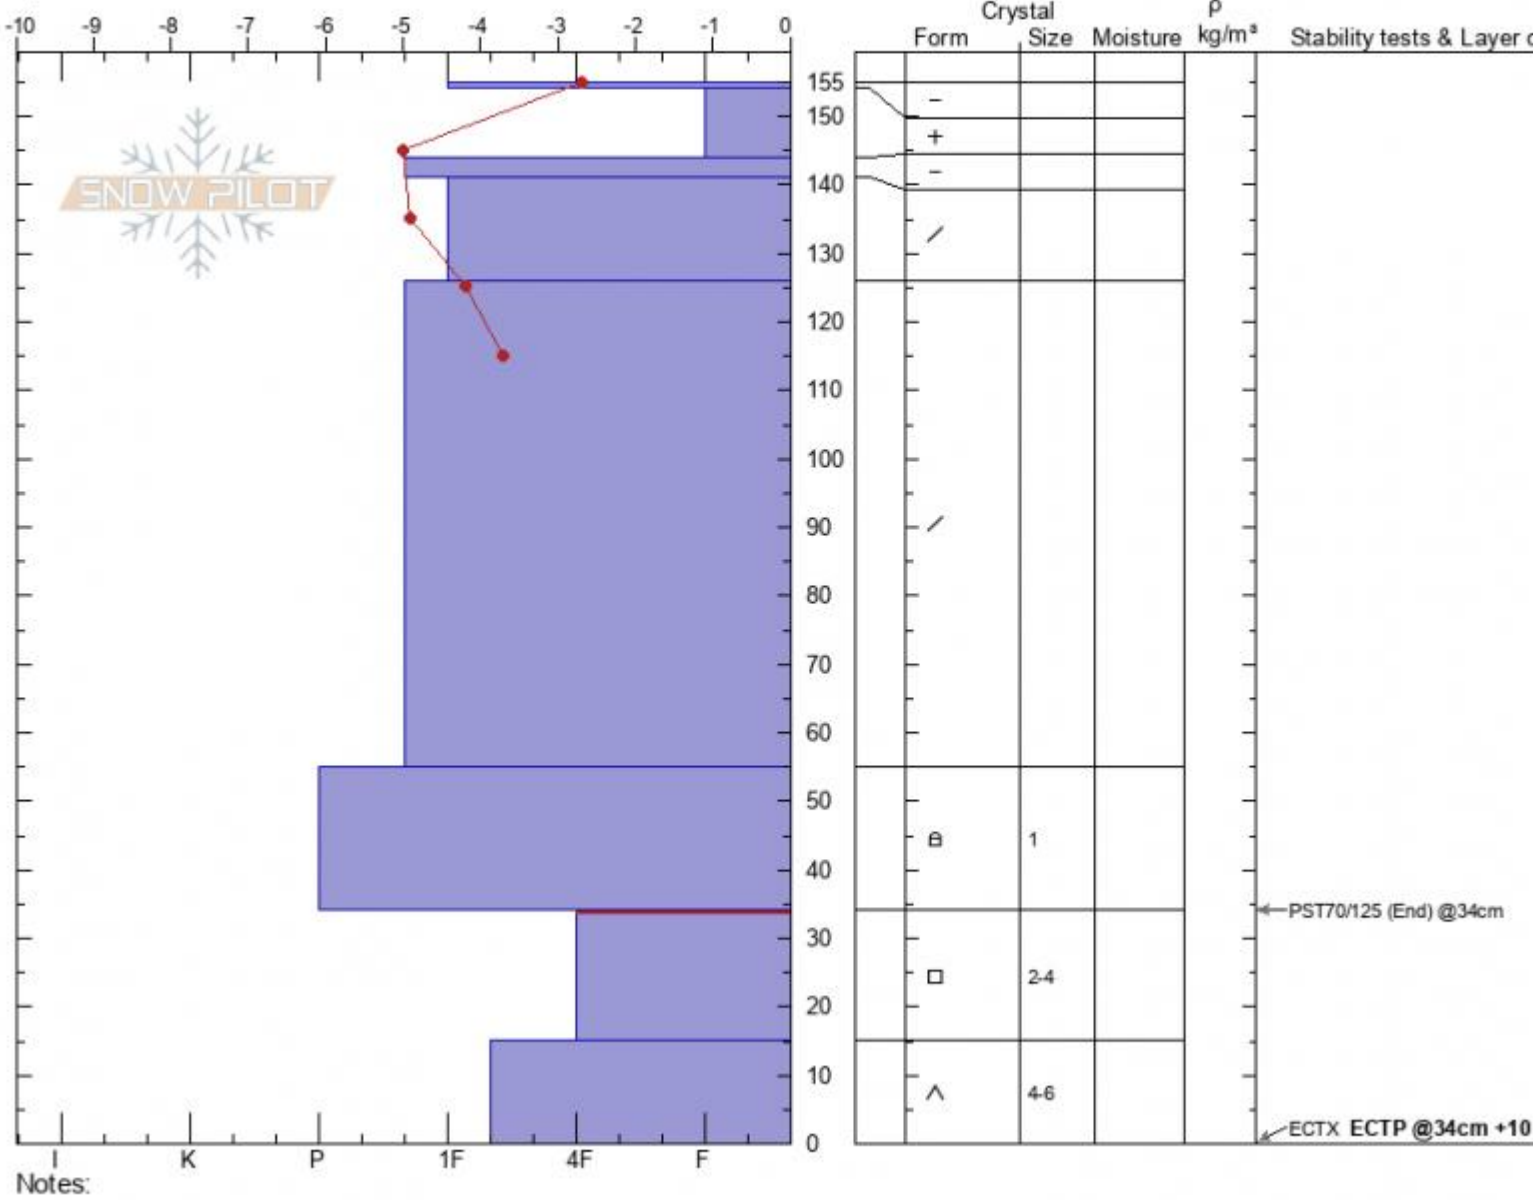

Throne Profile
Bridger Range
MT
 Elevation: **8060 ft**
 Aspect: **90°**
 Specifics:

Dave Zinn
03/08/2021 - 11:00am
 Co-ord: **45.88314N, -110.94964W**
 Slope Angle: **35°**
 Wind Loading: **no**

Stability: **good**
 Air Temperature: **-0.5°C**
 Sky Cover: **BKN**
 Precipitation: **NO**
 Wind: **Calm**

HS: **155** Layer Notes:
 34-15cm: **Problematic layer**

Advisory Region
 Bridger Range
 Longitude
 -110.95W
 Latitude
 45.88N
 Bridger Range, 2021-03-08