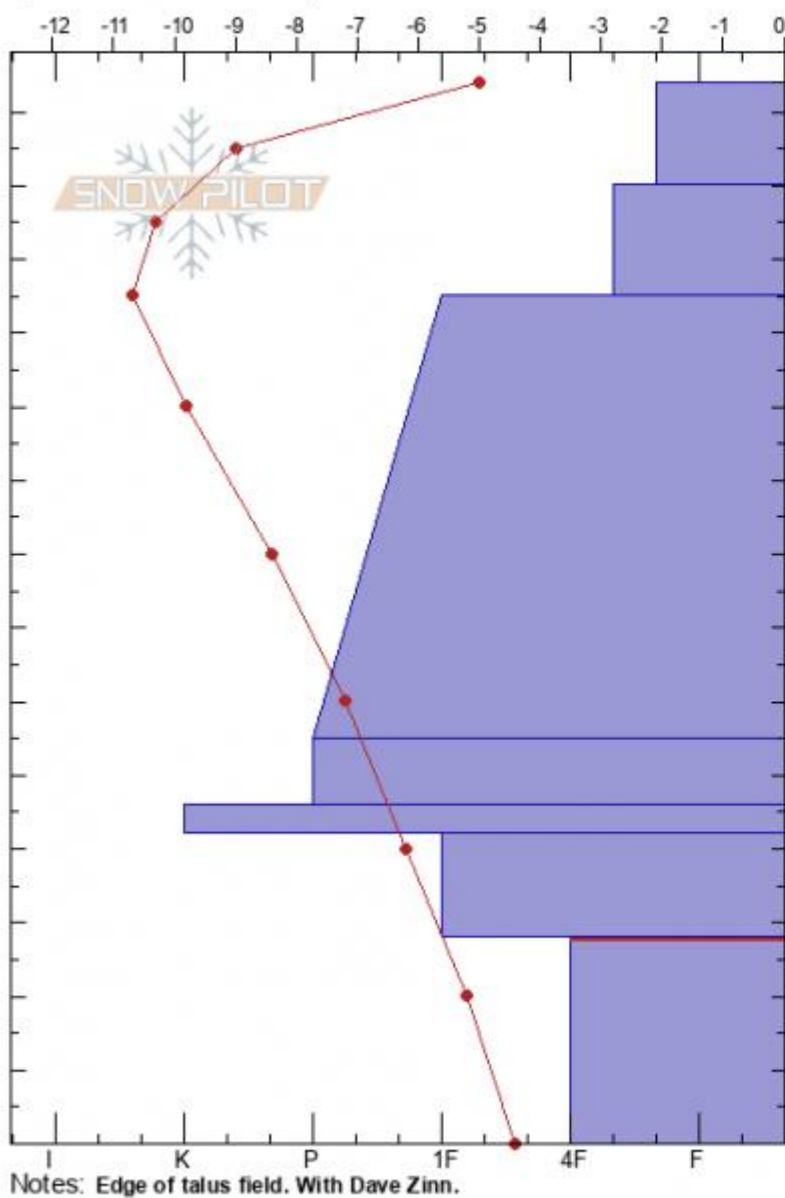

**Frazier Basin**  
**Bridger Range**  
**MT**  
 Elevation: **8288 ft**  
 Aspect: **N**  
 Specifics: **Ski tracks on slope**

**Zach Keskinen**  
**03/14/2021 - 11:30am**  
 Co-ord: **45.92263N, -110.97569W**  
 Slope Angle: **27°**  
 Wind Loading: **no**

Stability: **good**  
 Air Temperature: **1°C**  
 Sky Cover: **FEW**  
 Precipitation: **NO**  
 Wind: **E Light Breeze**

HS: **144** Layer Notes:  
 PF: **30** 28-0cm: **Problematic layer**

Form	Crystal Size	Moisture	$\rho$ kg/m <sup>3</sup>	Stability tests & Layer
+		D		
/ (X)				
•	0.5-1			← ECTN13 @115cm
⊖	1			
■				
□	1-3			
^ (A)	3-6 (10)			← ECTP25 @28cm