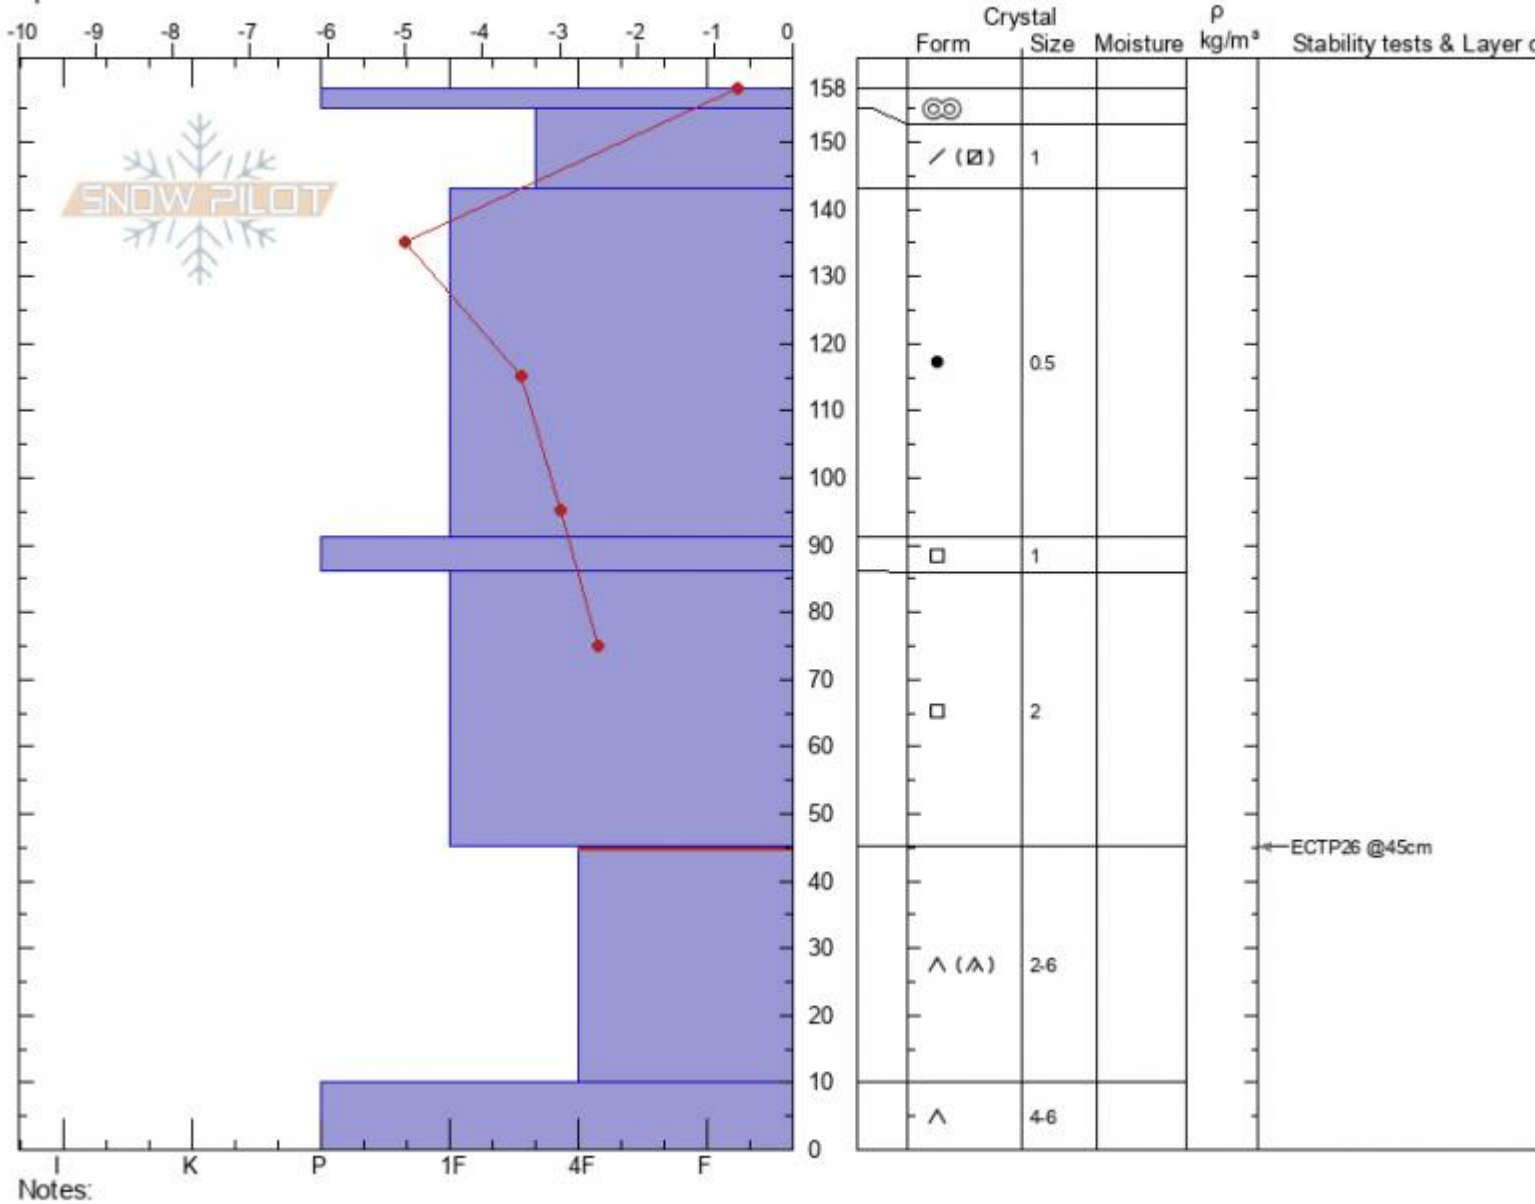

Lightning Ridge  
 Madison Range-S  
 MT  
 Elevation: 9000 ft  
 Aspect: 90°  
 Specifics:

Dave Zinn  
 03/17/2021 - 1:00pm  
 Co-ord: 44.97727N, -111.37205W  
 Slope Angle: 30°  
 Wind Loading: no

Stability: **good**  
 Air Temperature: **-0.7°C**  
 Sky Cover: **CLR**  
 Precipitation: **NO**  
 Wind: **SW Light Breeze**

HS: **158** Layer Notes:  
 PF: **15** 45-10cm: **Problematic layer**  
 PS: **5**

Advisory Region  
 Southern Madison  
 Longitude  
 -111.27W  
 Latitude  
 45.06N  
 Southern Madison, 2021-03-17