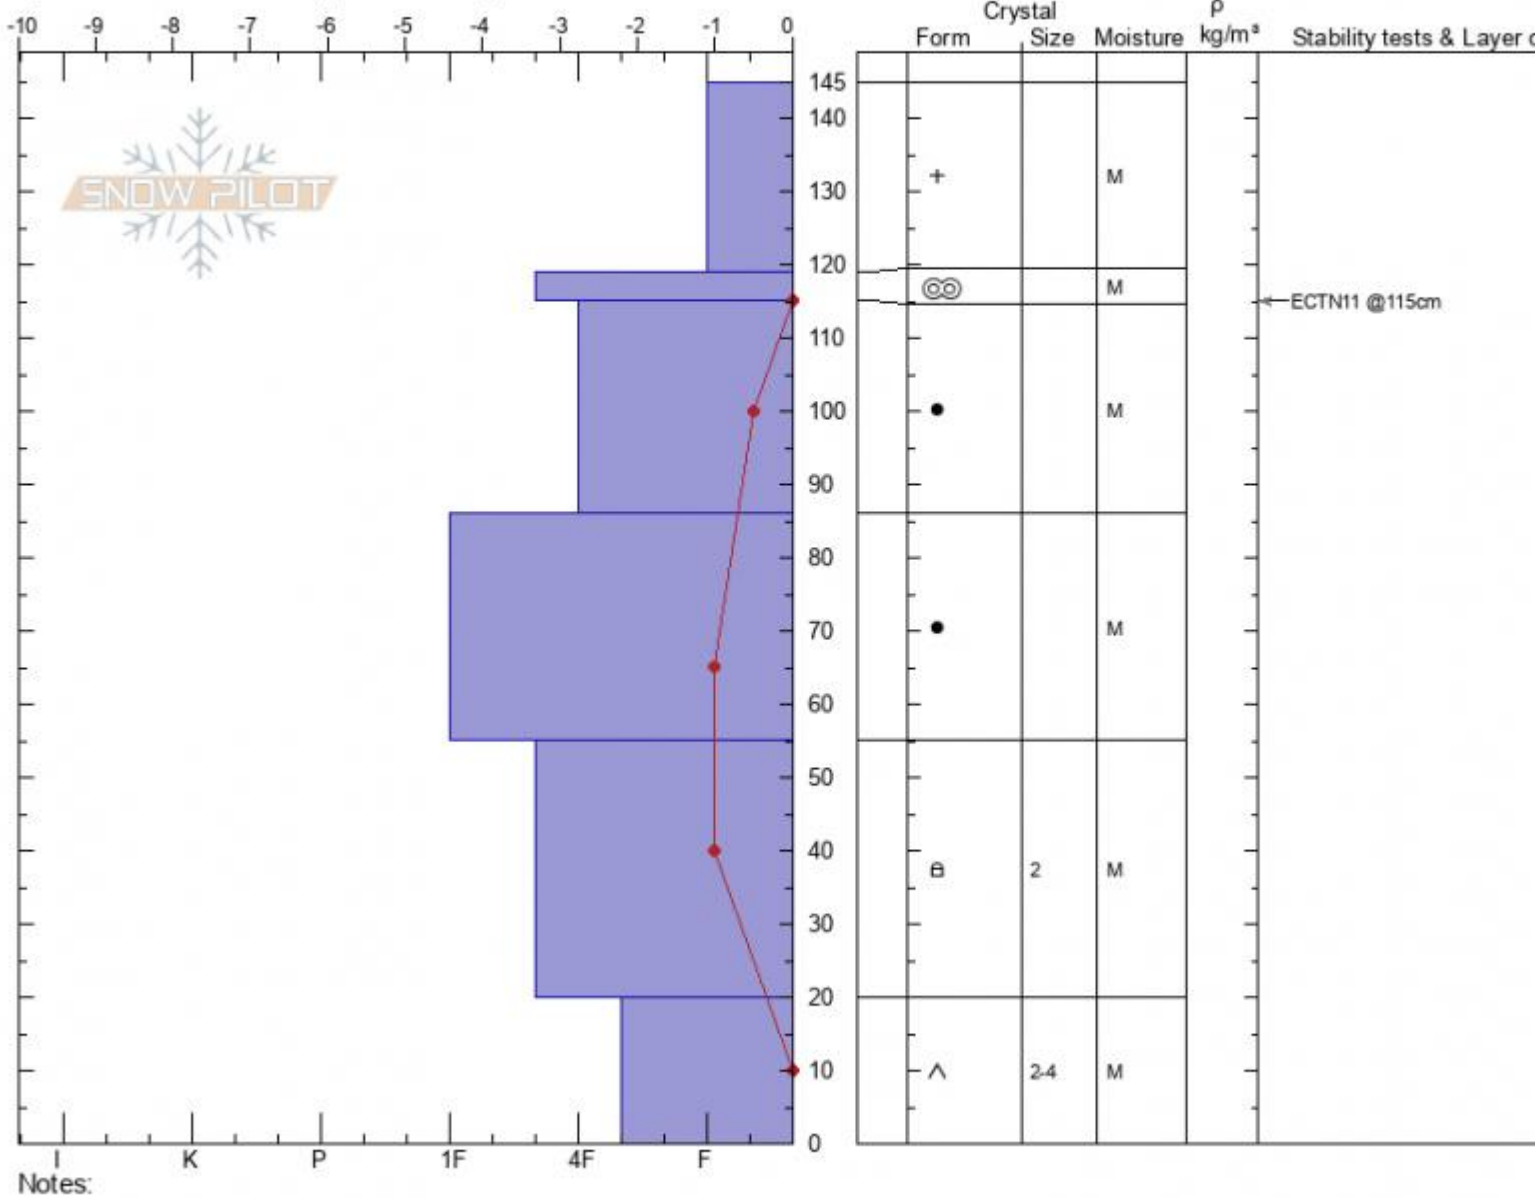

**Bacon Rind**  
**Madison Range-S**  
**MT**  
 Elevation: **8800 ft**  
 Aspect: **85°**  
 Specifics: **Ski tracks on slope; We skied slope**

**Ian Hoyer**  
**03/20/2021 - 12:00pm**  
 Co-ord: **44.96000N, -111.09923W**  
 Slope Angle: **27°**  
 Wind Loading: **no**

Stability: **fair**  
 Air Temperature: **2°C**  
 Sky Cover: **OVC**  
 Precipitation: **S-1**  
 Wind: **Calm**

HS: **145** Layer Notes:  
 20-0cm: **Problematic layer**

Notes:  
 Advisory Region  
 Southern Madison  
 Longitude  
 -111.10W  
 Latitude  
 44.96N  
 Southern Madison, 2021-03-20