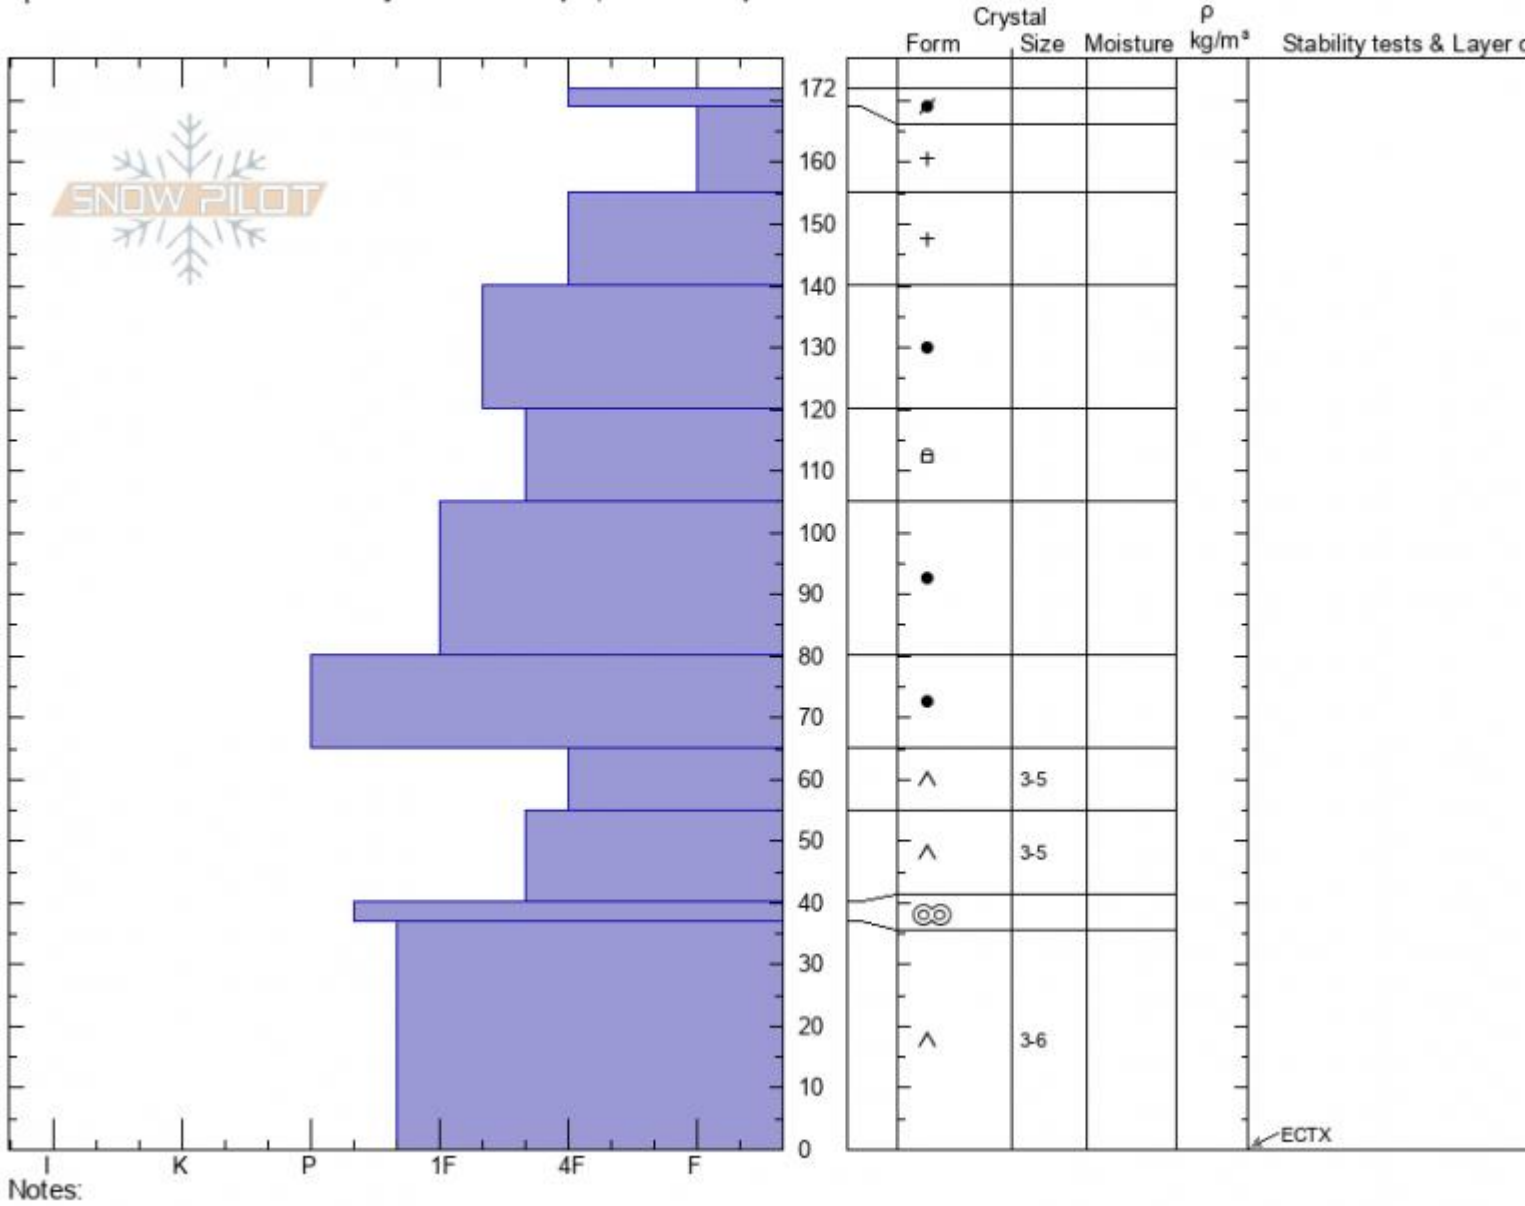

Frazier Basin
Bridger Range
MT
 Elevation: **8350 ft**
 Aspect: **355°**
 Specifics: Recent avalanche activity on different slopes; We skied slope

Alex Marienthal
03/26/2021 - 12:30pm
 Co-ord: **45.92248N, -110.97278W**
 Slope Angle: **28°**
 Wind Loading: **previous**

Stability: **fair**
 Air Temperature: **-5°C**
 Sky Cover: **OVC**
 Precipitation: **S-1**
 Wind: **N Moderate**

HS: **172** Layer Notes:
 65-55cm: **Problematic layer**

Advisory Region
 Bridger Range
 Longitude
 -110.98W
 Latitude
 45.92N
 Bridger Range, 2021-03-26