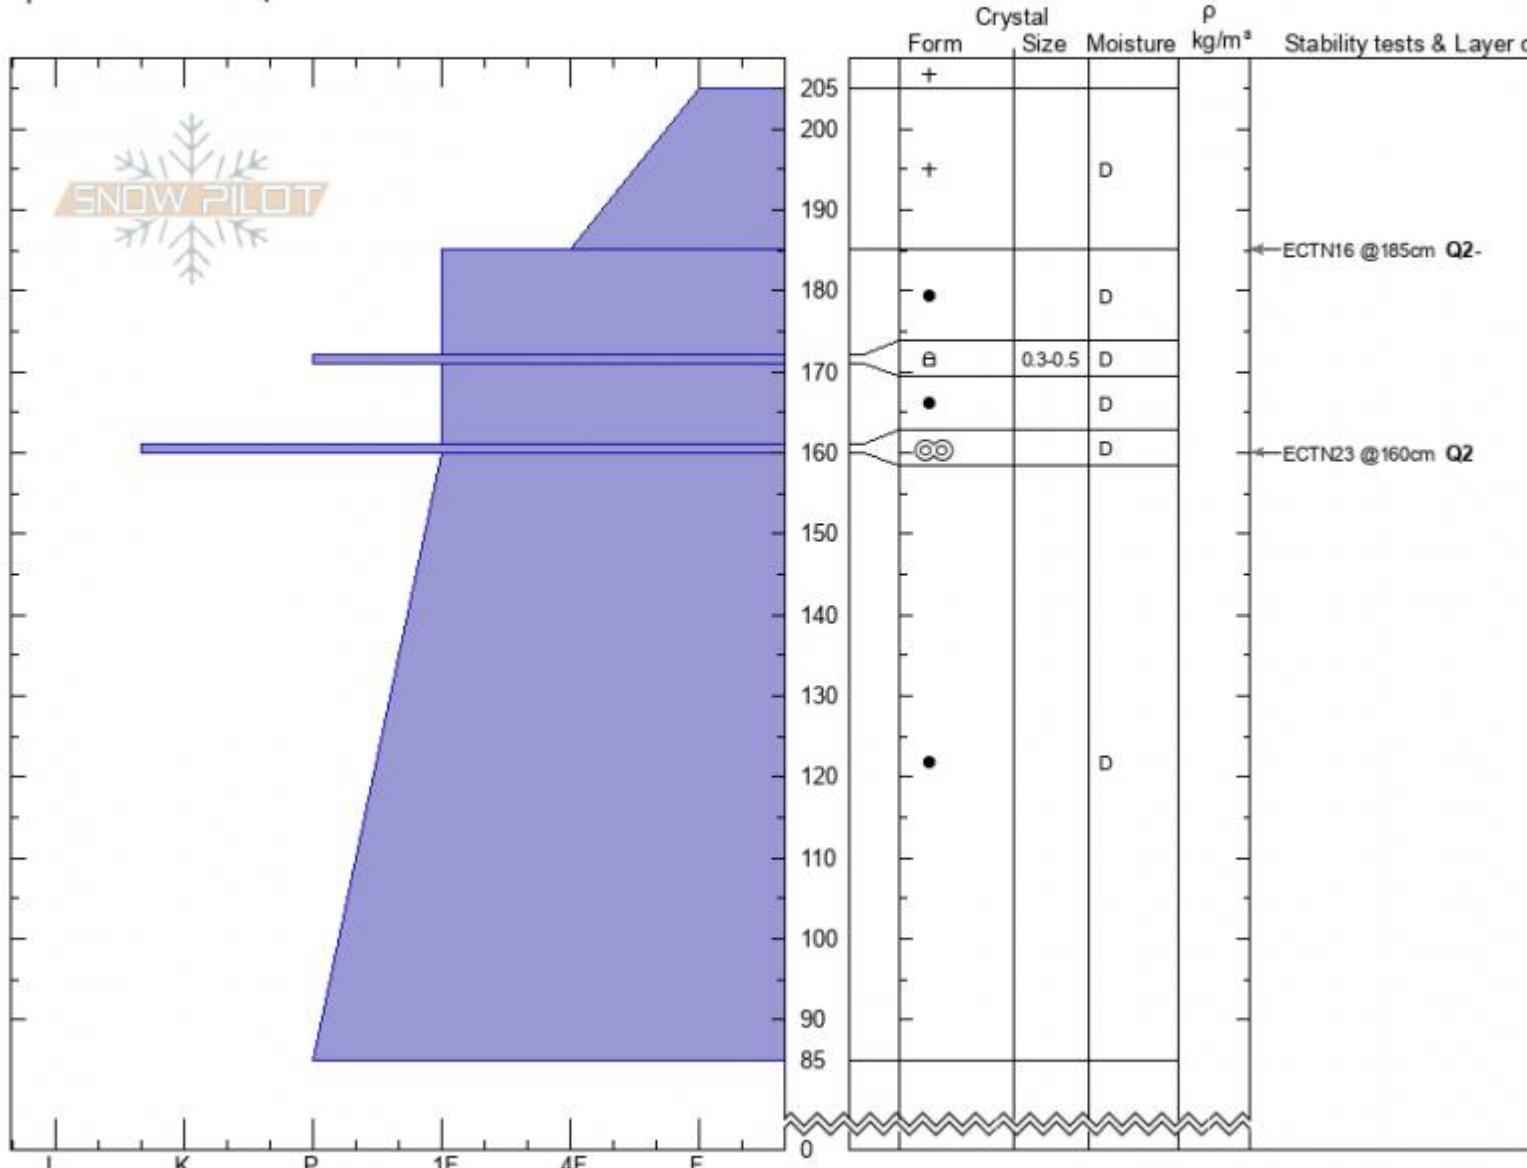

W S Flanders
Gallatin Range-N
MT
 Elevation: **8488 ft**
 Aspect: **NW**
 Specifics: **We skied slope**

Wyatt Gober
03/27/2021 - 11:45am
 Co-ord: **45.43985N, -110.92696W**
 Slope Angle: **36°**
 Wind Loading: **no**

Stability:
 Air Temperature: **-6°C**
 Sky Cover: **OVC**
 Precipitation: **S-1**
 Wind: **E Light Breeze**

HS: **205** Layer Notes:
 PS: **30** 161-160cm: **Problematic layer**

Notes: Non-Swag shearing had Q2 fracture below crust @ 160
 Propagation Saw Test at 160, 90cm long, no results

Advisory Region
 Northern Gallatin
 Longitude
 -110.93W
 Latitude
 45.44N
 Northern Gallatin, 2021-03-28