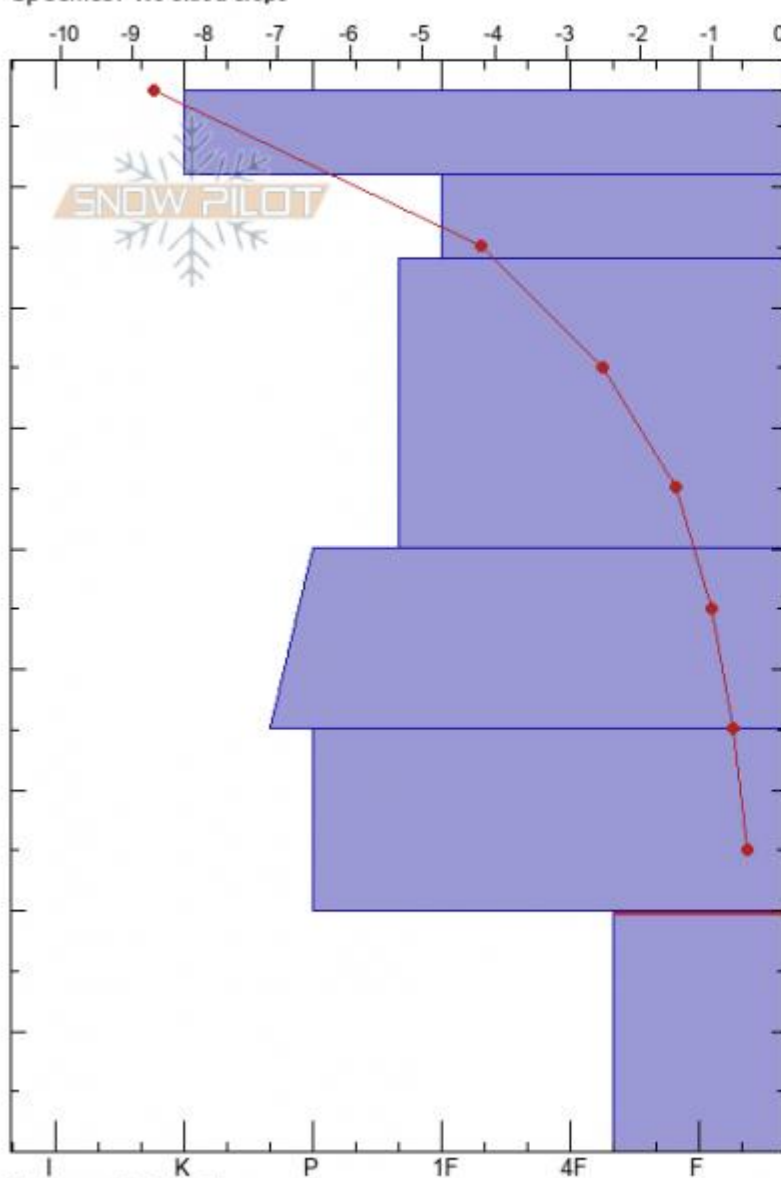

Beehive Basin
Madison Range-N
MT
 Elevation: **8542 ft**
 Aspect: **SW**
 Specifics: **We skied slope**

Zach Keskinen
04/01/2021 - 10:45am
 Co-ord: **45.32256N, -111.38968W**
 Slope Angle: **32°**
 Wind Loading: **no**

Stability: **very_good**
 Air Temperature: **0.5°C**
 Sky Cover: **CLR**
 Precipitation: **NO**
 Wind: **Calm**

HS: **88** Layer Notes:
 PF: **5** 20-0cm: **Problematic layer**

Form	Crystal Size	Moisture	ρ kg/m ³	Stability tests & Layer c
⊙		D		
●	1	D		
○		D		
●	1	D		
○		D		
○ (B)	24	M		