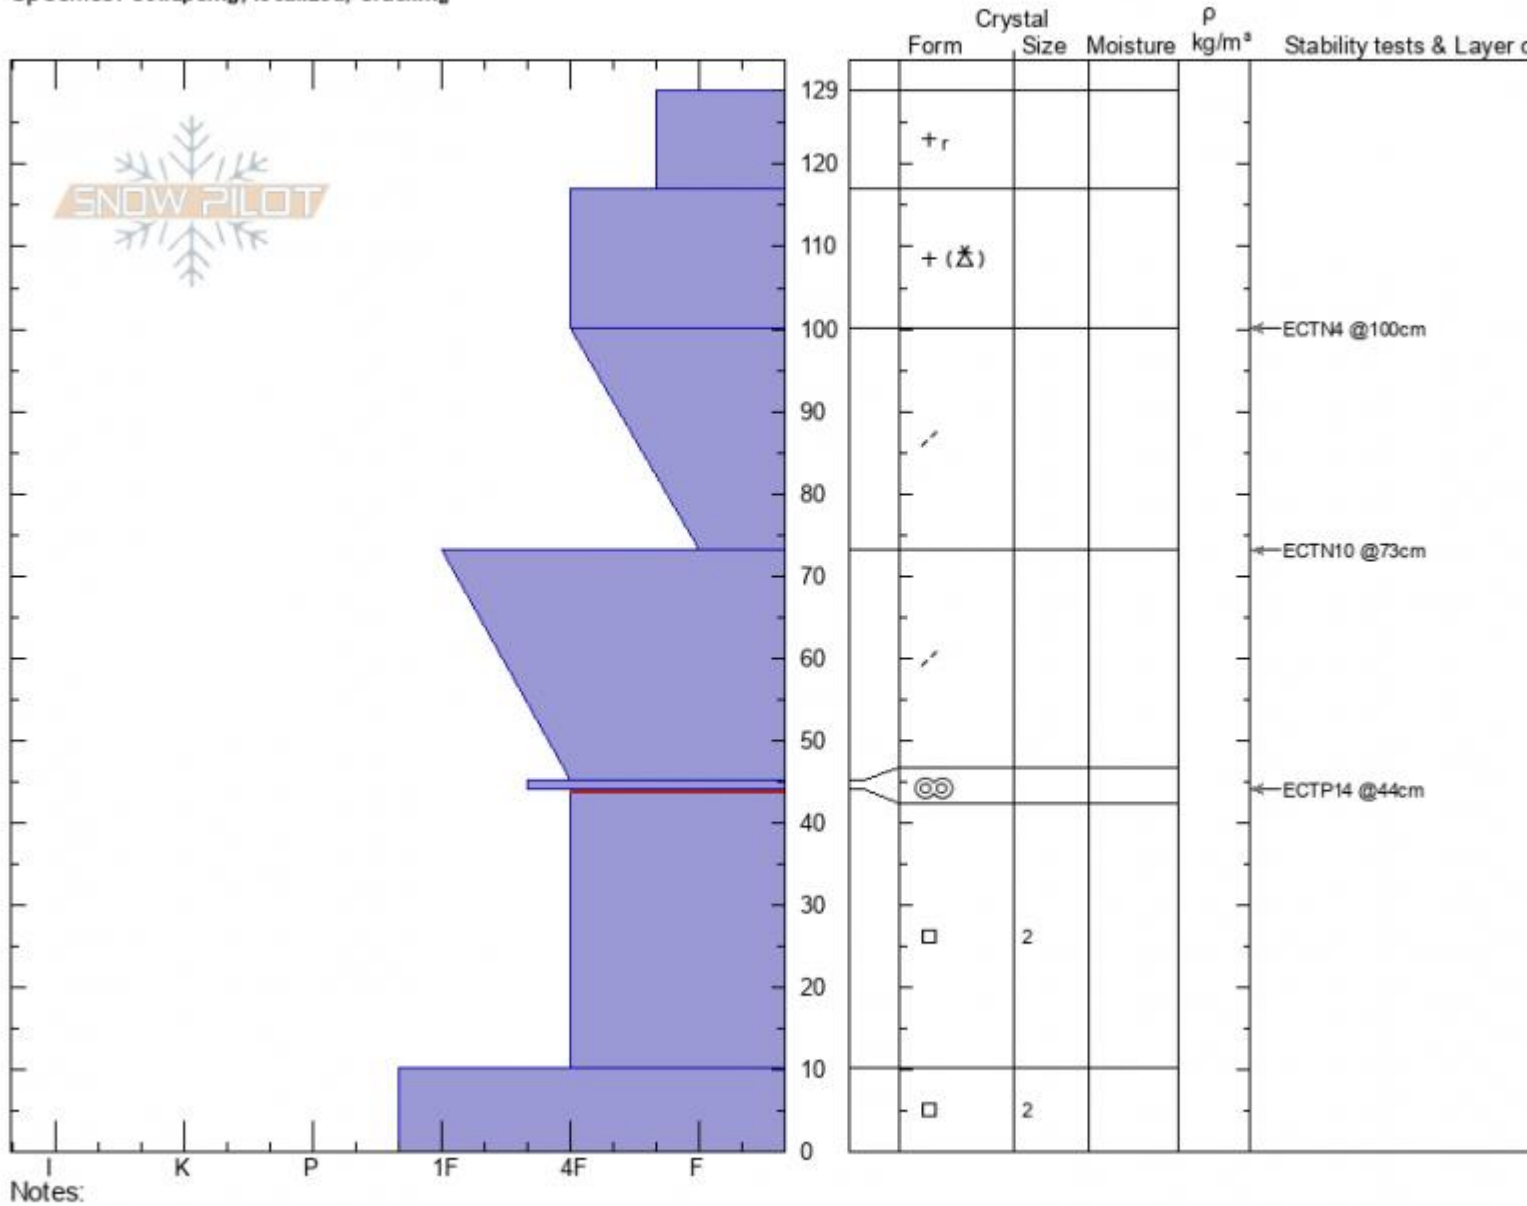

**Lionhead Ridge**  
**Lionhead Range**  
**MT**  
 Elevation: **8706 ft**  
 Aspect: **30°**  
 Specifics: Collapsing, localized; Cracking

**Dave Zinn**  
**12/12/2021 - 1:00pm**  
 Co-ord: **44.70836N, -111.30755W**  
 Slope Angle: **25°**  
 Wind Loading: **yes**

Stability: **Poor**  
 Air Temperature:  
 Sky Cover: **OVC**  
 Precipitation: **S-1**  
 Wind: **SW Strong**

HS: **129** Layer Notes:  
 PF: **100** 44-10cm: Problematic layer  
 PS: **15**

Advisory Region  
 Lionhead Range  
 Longitude  
 -111.32W  
 Latitude  
 44.71N  
**Avalanche Details:** [Collapse/ Cracking Lionhead Ridge](#)  
 Lionhead Range, 2021-12-12