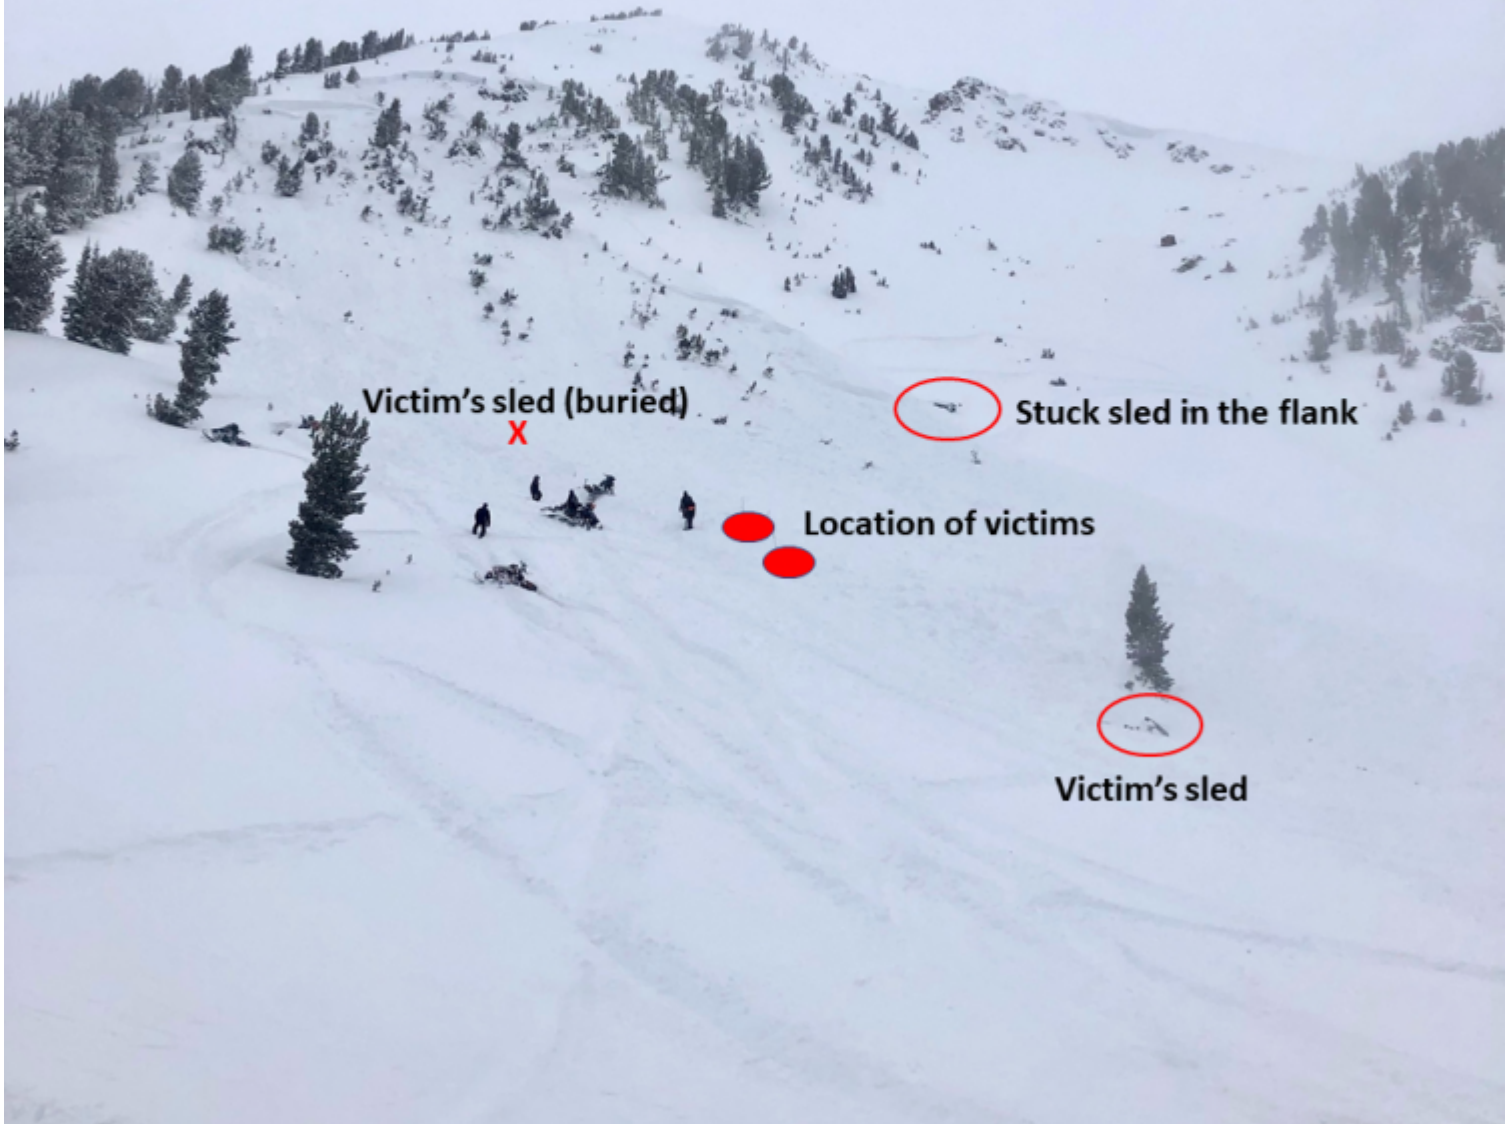

Scotch Bonnet Mountain  
SE aspect  
10,000'

4-5' deep  
300' wide  
500' vertical

This photo shows where people and their machines were buried. Photo: S. Strenge

Advisory Region  
Cooke City  
Longitude  
-109.95W  
Latitude  
45.06N

**Avalanche Details:** [Double Avalanche Fatality, Scotch Bonnet Mountain](#)  
Cooke City, 2021-12-30