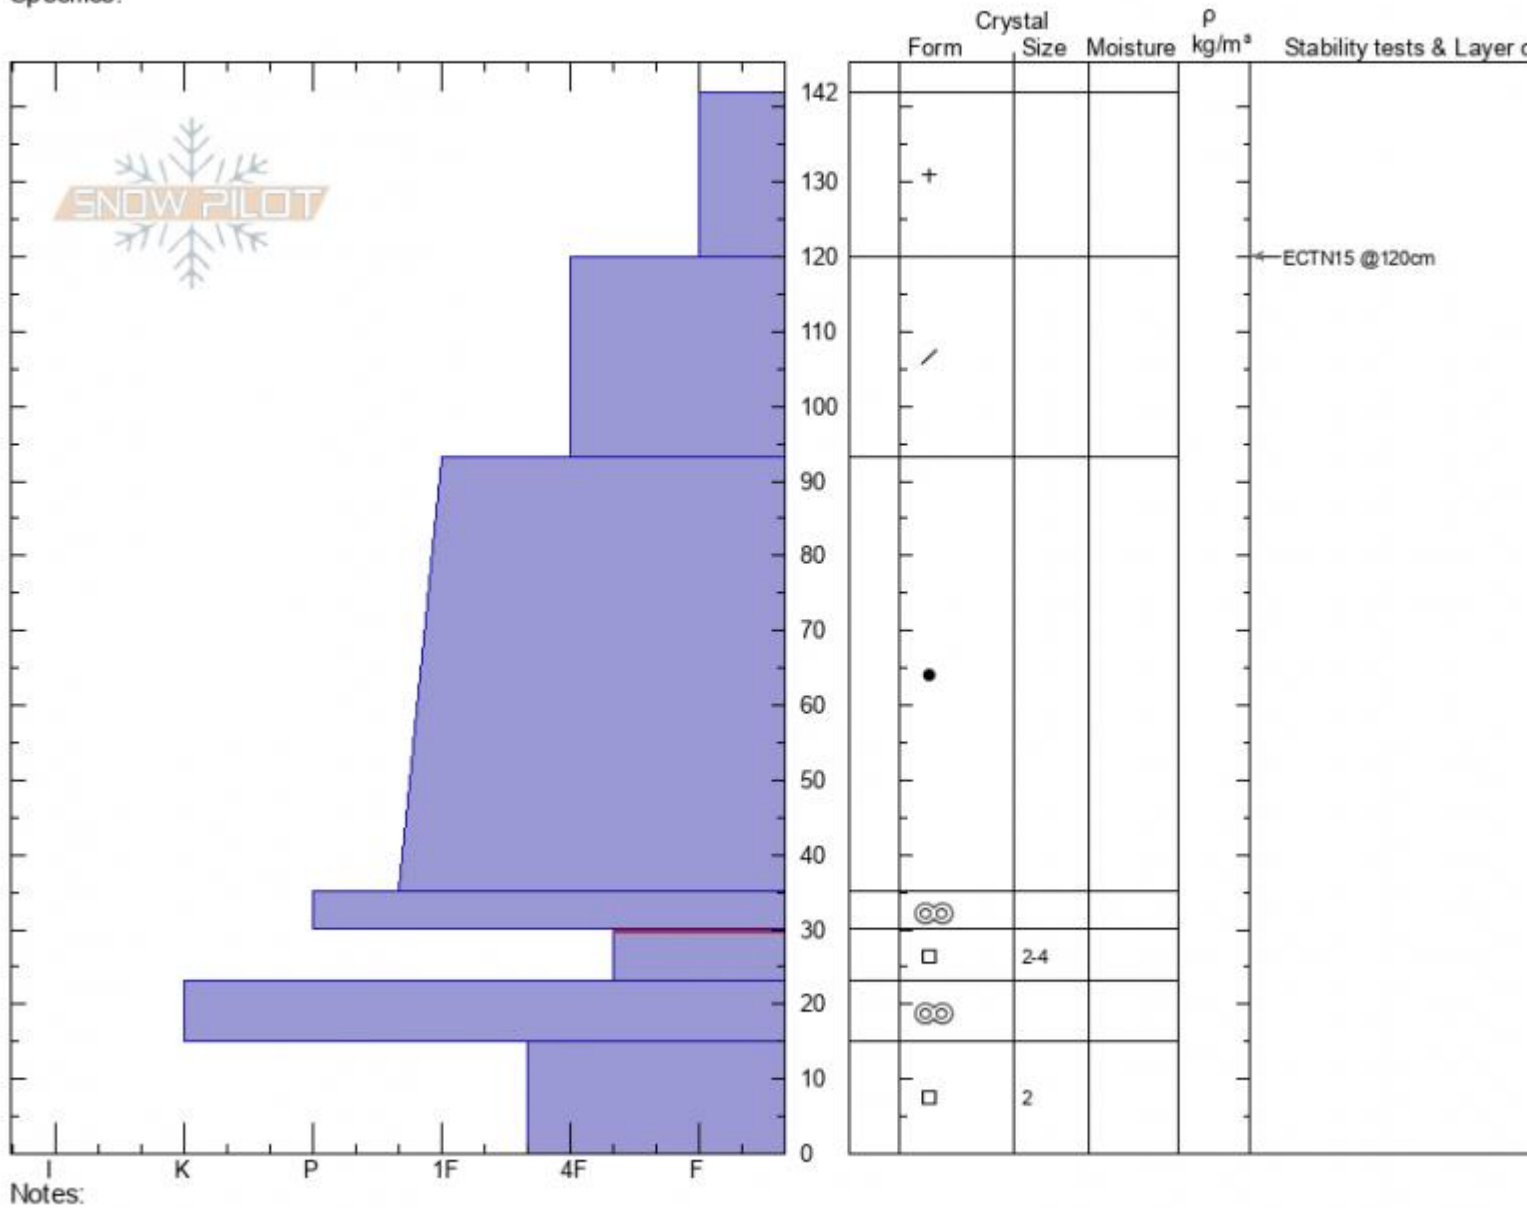

Below Marge's
Lionhead Range
MT
 Elevation: **8316 ft**
 Aspect: **180°**
 Specifics:

Dave Zinn
12/30/2021 - 1:00pm
 Co-ord: **44.71548N, -111.31013W**
 Slope Angle: **20°**
 Wind Loading: **no**

Stability: **Fair**
 Air Temperature:
 Sky Cover: **OVC**
 Precipitation: **S2**
 Wind: **SW Calm**

HS: **142** Layer Notes:
 PF: **50** 30-23cm: **Problematic layer**

Advisory Region
 Lionhead Range
 Longitude
 -111.32W
 Latitude
 44.73N
 Lionhead Range, 2022-01-02