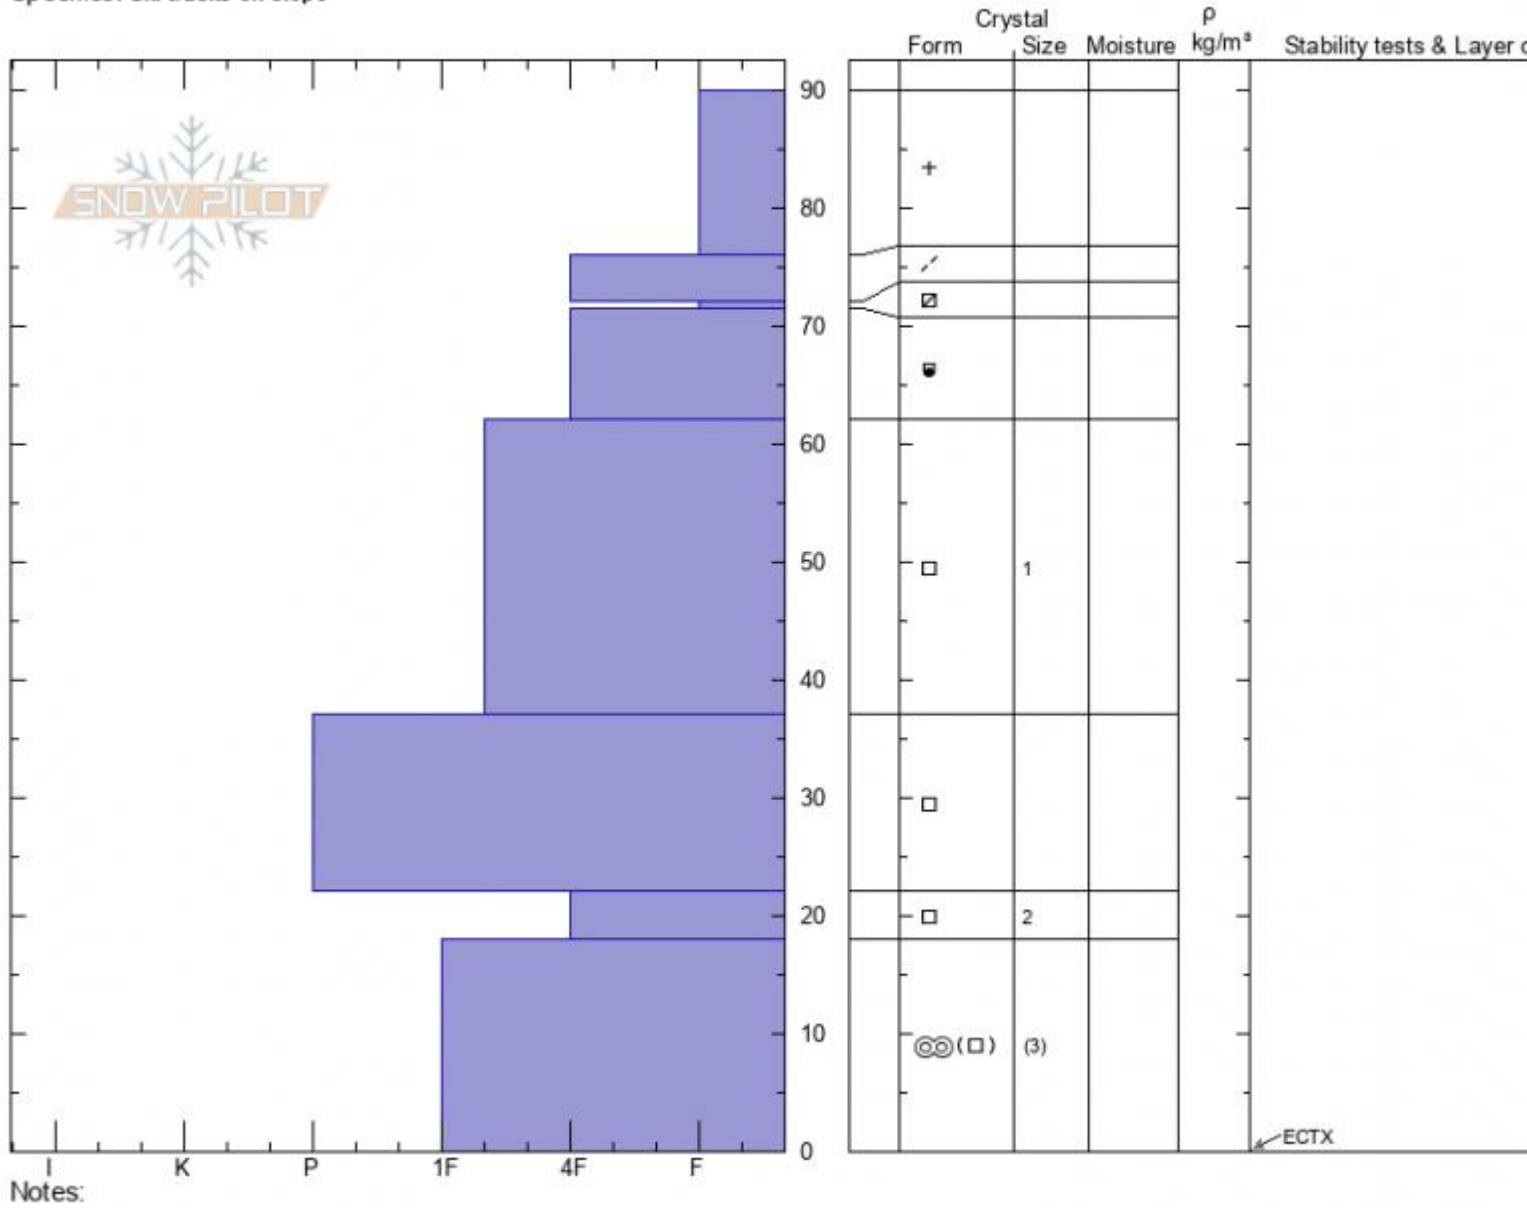

**Bacon Rind SE**  
**Madison Range-N**  
**MT**  
 Elevation: **8700 ft**  
 Aspect: **150°**  
 Specifics: **Ski tracks on slope**

**Ian Hoyer**  
**01/06/2022 - 11:00am**  
 Co-ord: **44.96611N, -111.09976W**  
 Slope Angle: **23°**  
 Wind Loading: **no**

Stability: **Good**  
 Air Temperature:  
 Sky Cover: **OVC**  
 Precipitation: **S-1**  
 Wind: **Calm**

**HS:90**    Layer Notes:  
 22-18cm: **Problematic layer**

Advisory Region  
 Southern Madison  
 Longitude  
 -111.10W  
 Latitude  
 44.96N  
 Southern Madison, 2022-01-06