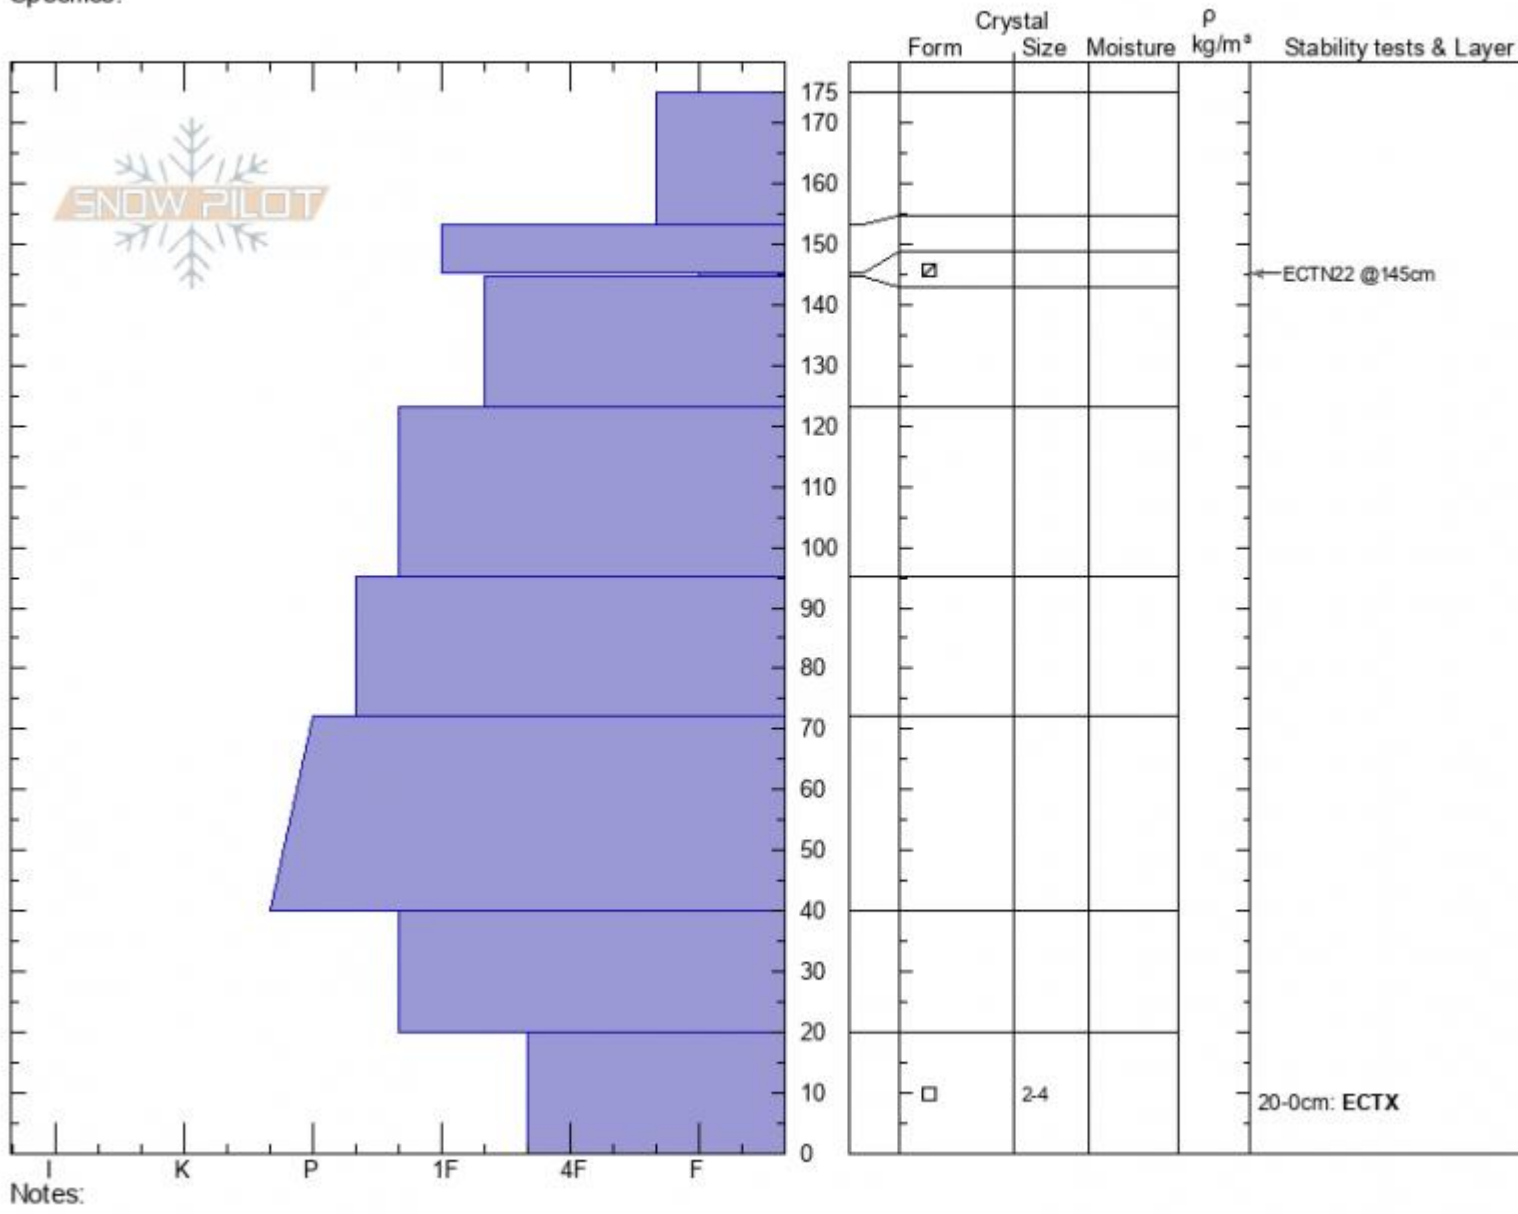

Marge's
 Lionhead Range
 MT
 Elevation: 9000 ft
 Aspect: 45°
 Specifics:

Ian Hoyer
 01/11/2022 - 2:30pm
 Co-ord: 44.71662N, -111.31890W
 Slope Angle: 30°
 Wind Loading: previous

Stability: Good
 Air Temperature:
 Sky Cover: OVC
 Precipitation: NO
 Wind: E Light Breeze

HS:175
 PF: 30
 Layer Notes:
 145-144.5cm: Problematic layer
 20-0cm: ECTX

Advisory Region
 Lionhead Range
 Longitude
 -111.32W
 Latitude
 44.71N
 Lionhead Range, 2022-01-11