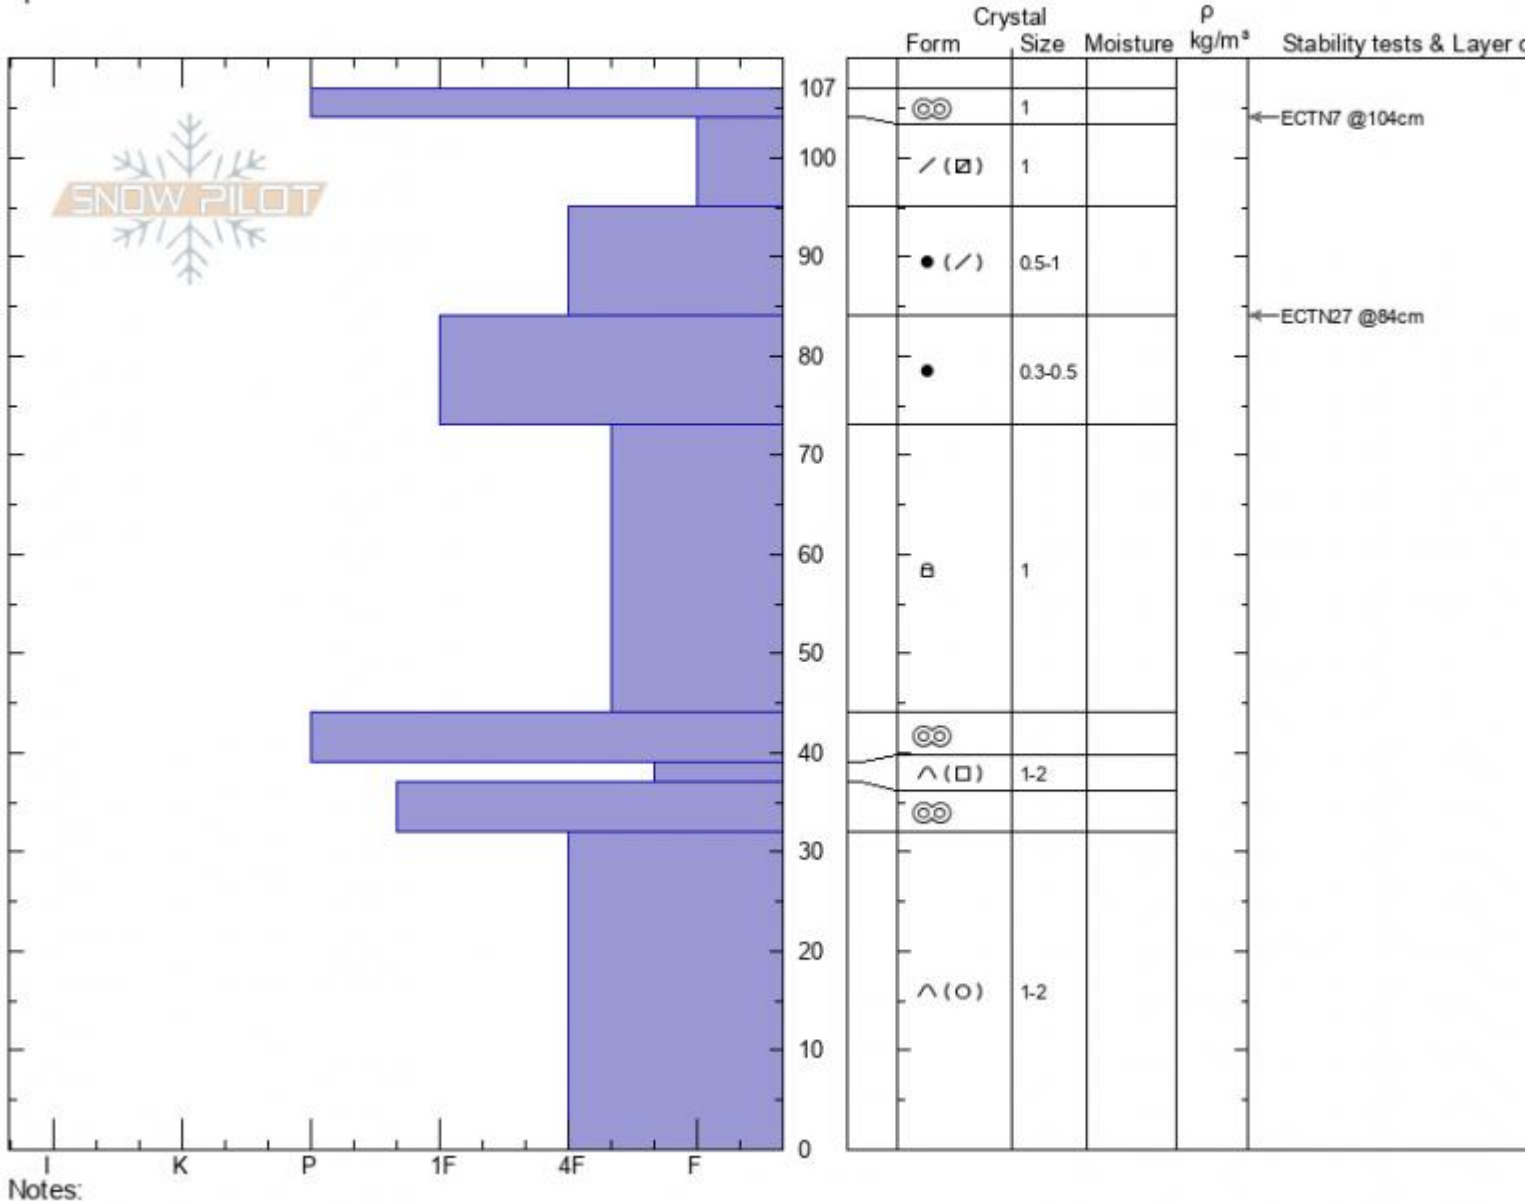

Divide Peak
Gallatin Range-N
MT
 Elevation: **9390 ft**
 Aspect: **162°**
 Specifics:

Erika Birkeland
01/11/2022 - 11:00am
 Co-ord: **45.40149N, -110.97092W**
 Slope Angle: **27°**
 Wind Loading: **no**

Stability:
 Air Temperature:
 Sky Cover: **OVC**
 Precipitation: **NO**
 Wind: **Calm**

HS:**107** Layer Notes:
 PF:**65**

Advisory Region
 Northern Gallatin
 Longitude
 -110.98W
 Latitude
 45.40N
 Northern Gallatin, 2022-01-11