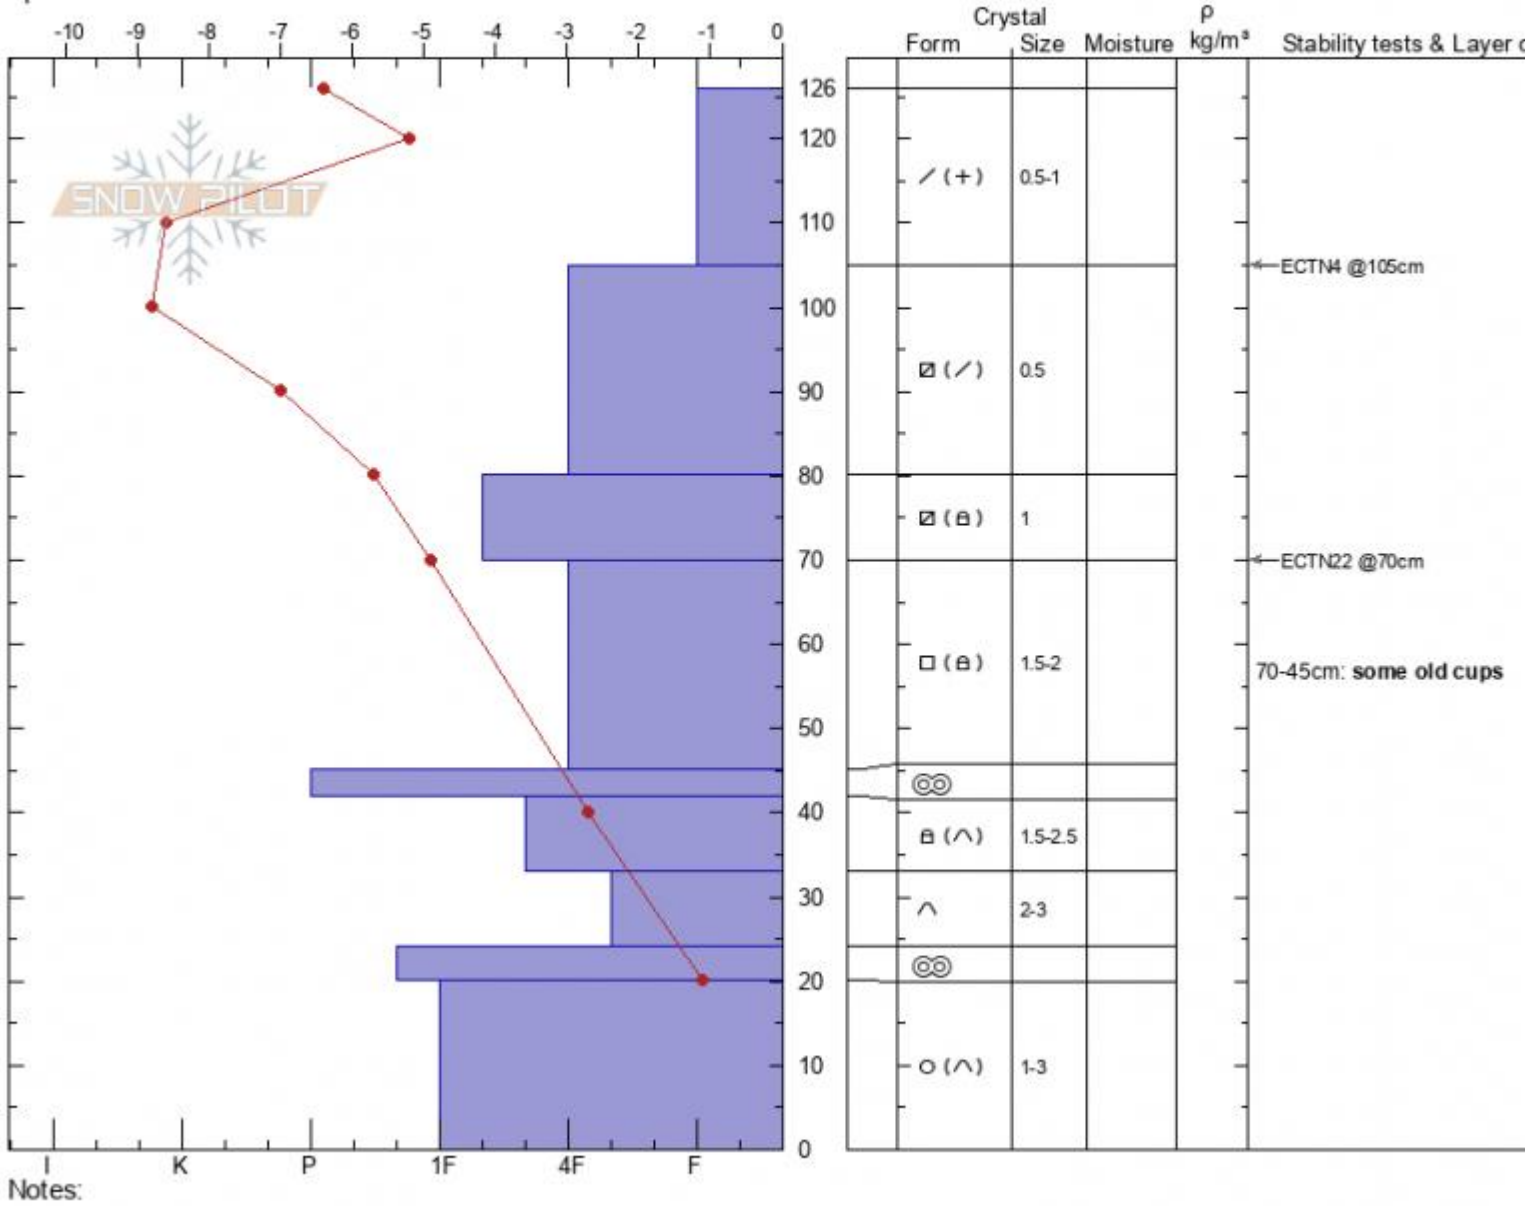

**Maid of the Mist Basin**  
**Gallatin Range-N**  
**MT**  
 Elevation: **9203 ft**  
 Aspect: **35°**  
 Specifics:

**Erika Birkeland**  
**01/11/2022 - 2:00pm**  
 Co-ord: **45.41352N, -110.97802W**  
 Slope Angle: **31°**  
 Wind Loading: **no**

Stability:  
 Air Temperature: **-4.3°C**  
 Sky Cover: **OVC**  
 Precipitation: **NO**  
 Wind: **Calm**

**HS:126** Layer Notes:  
 70-45cm: **some old cups**

Advisory Region  
 Northern Gallatin  
 Longitude  
 -110.97W  
 Latitude  
 45.42N  
 Northern Gallatin, 2022-01-11