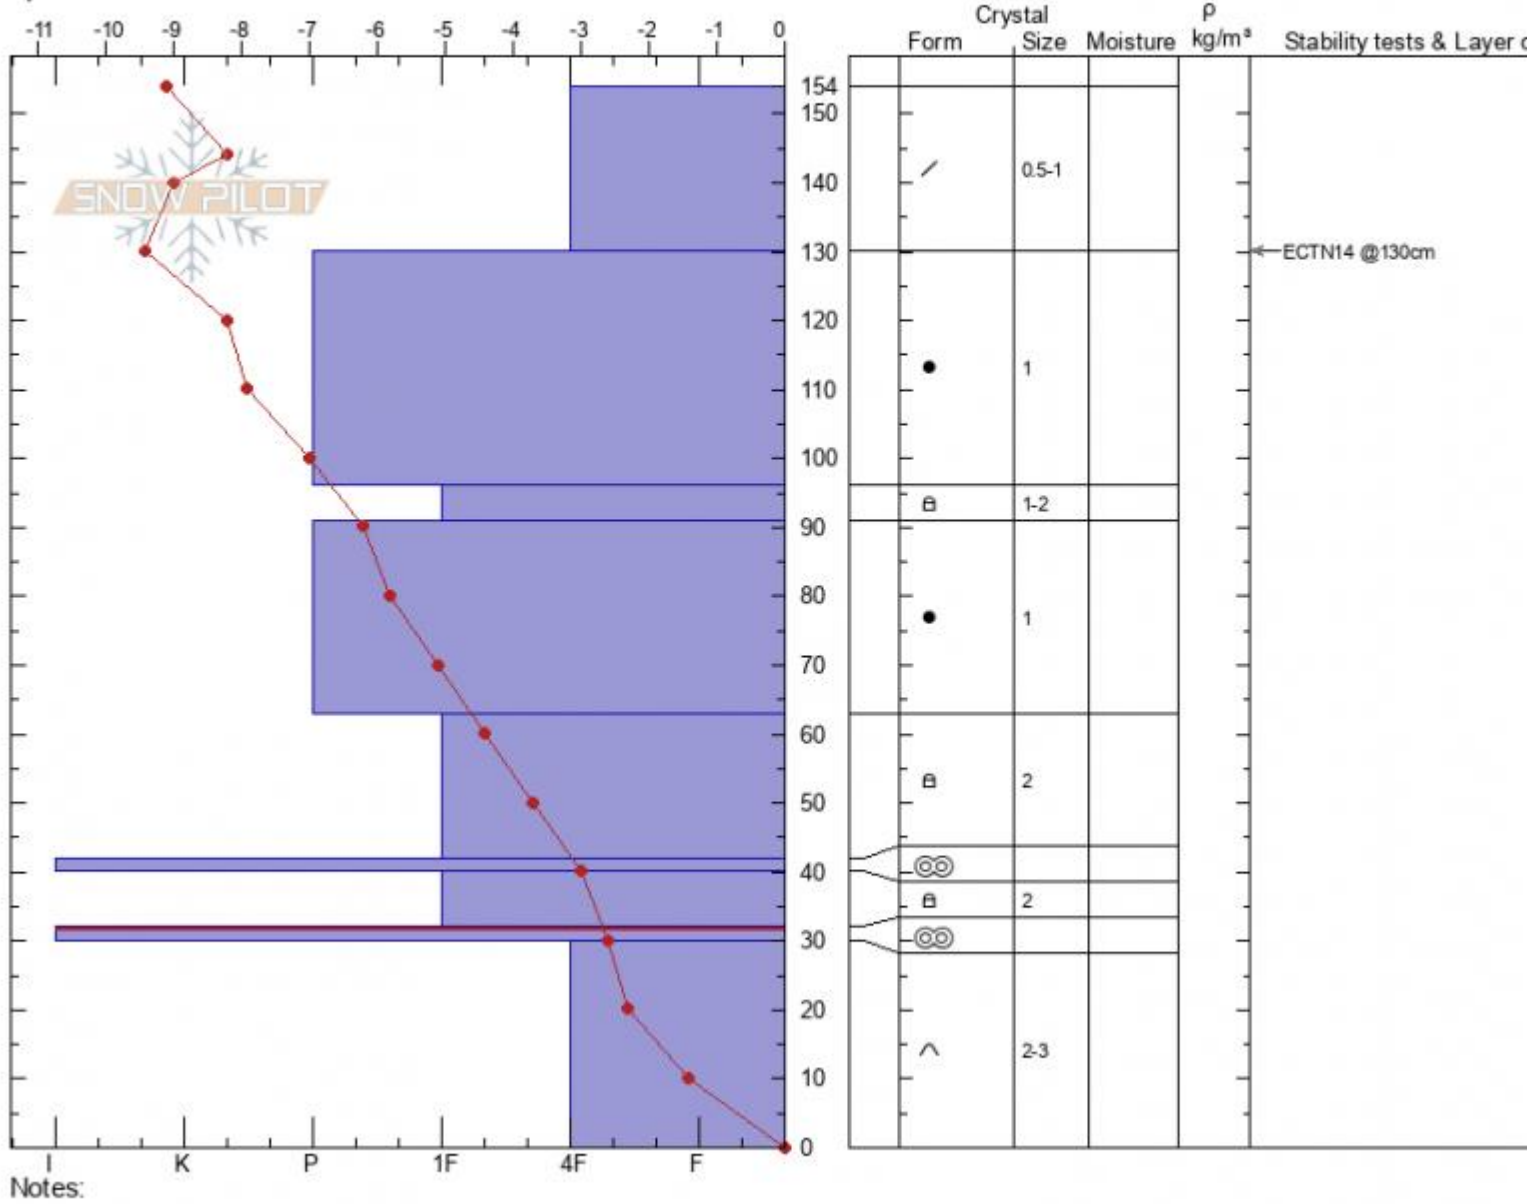

Blackmore shoulder
Gallatin Range-N
MT
 Elevation: **9560 ft**
 Aspect: **145°**
 Specifics:

Nelson VanTassel
01/10/2022 - 2:55pm
 Co-ord: **45.44719N, -110.99982W**
 Slope Angle: **20°**
 Wind Loading: **previous**

Stability:
 Air Temperature: **-1.3°C**
 Sky Cover: **SCT**
 Precipitation: **NO**
 Wind: **NW Calm**

HS: **154** Layer Notes:
 PF: **35** 32-30cm: **Problematic layer**
 PS: **10**

Advisory Region
 Northern Gallatin
 Longitude
 -111.00W
 Latitude
 45.44N
 Northern Gallatin, 2022-01-12