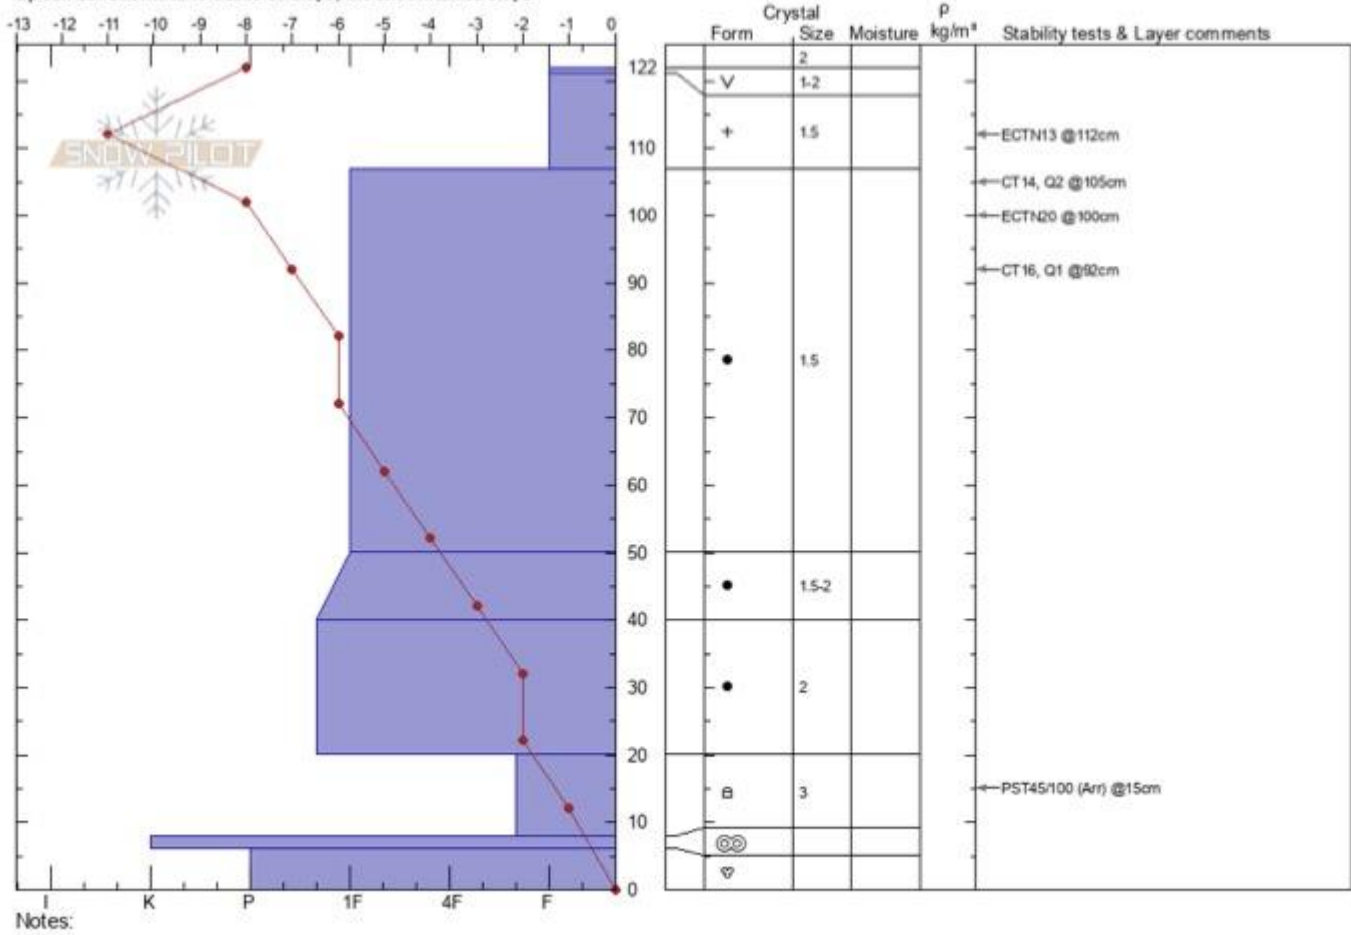

Watkins Creek
Lionhead Range
MT
Elevation: 2619 m
Aspect: 7°

Bret Rasmussen
01/15/2022 - 2:00pm
Co-ord: 44.74000N, -111.34400W
Slope Angle: 15°
Wind Loading: no

Stability: **Very Good**
Air Temperature: -7°C
Sky Cover: **OVC**
Precipitation: **NO**
Wind: **Calm**

HS: 122 Layer Notes:
PF: 15 20-8cm: Problematic layer

Specifics: Snowmobile tracks on slope; We snowmobiled slope

Advisory Region
Lionhead Range
Longitude
-111.33W
Latitude
44.75N
Lionhead Range, 2022-01-16