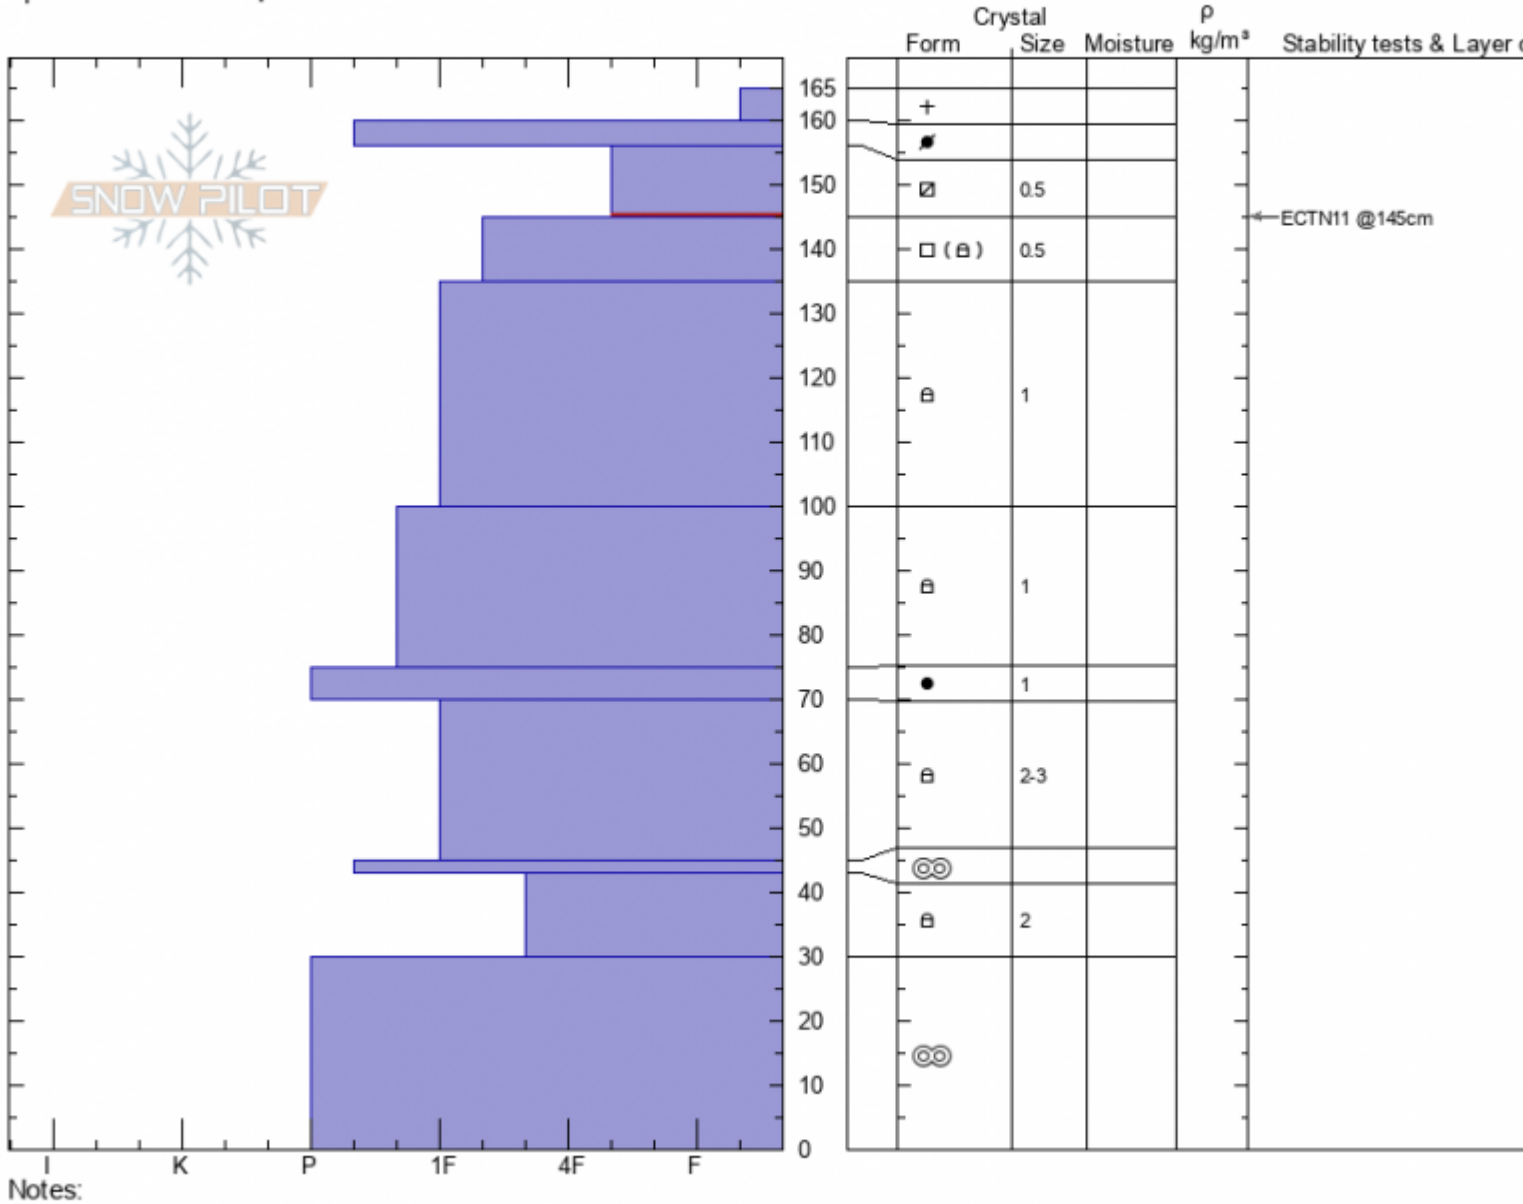

Argentina Bowl
Bridger Range
MT
 Elevation: **8580 ft**
 Aspect: **40°**
 Specifics: **We skied slope**

Doug Chabot-Admin
01/27/2022 - 11:10am
 Co-ord: **45.78620N, -110.93584W**
 Slope Angle: **40°**
 Wind Loading:

Stability: **Good**
 Air Temperature: **-4°C**
 Sky Cover: **CLR**
 Precipitation: **NO**
 Wind: **Calm**

HS: **165** Layer Notes:
 156-145cm: **Problematic layer**

Advisory Region
 Bridger Range
 Longitude
 -110.94W
 Latitude
 45.79N

Forecast link: [GNFAC Avalanche Forecast for Sat Jan 29, 2022](#)
 Bridger Range, 2022-01-27