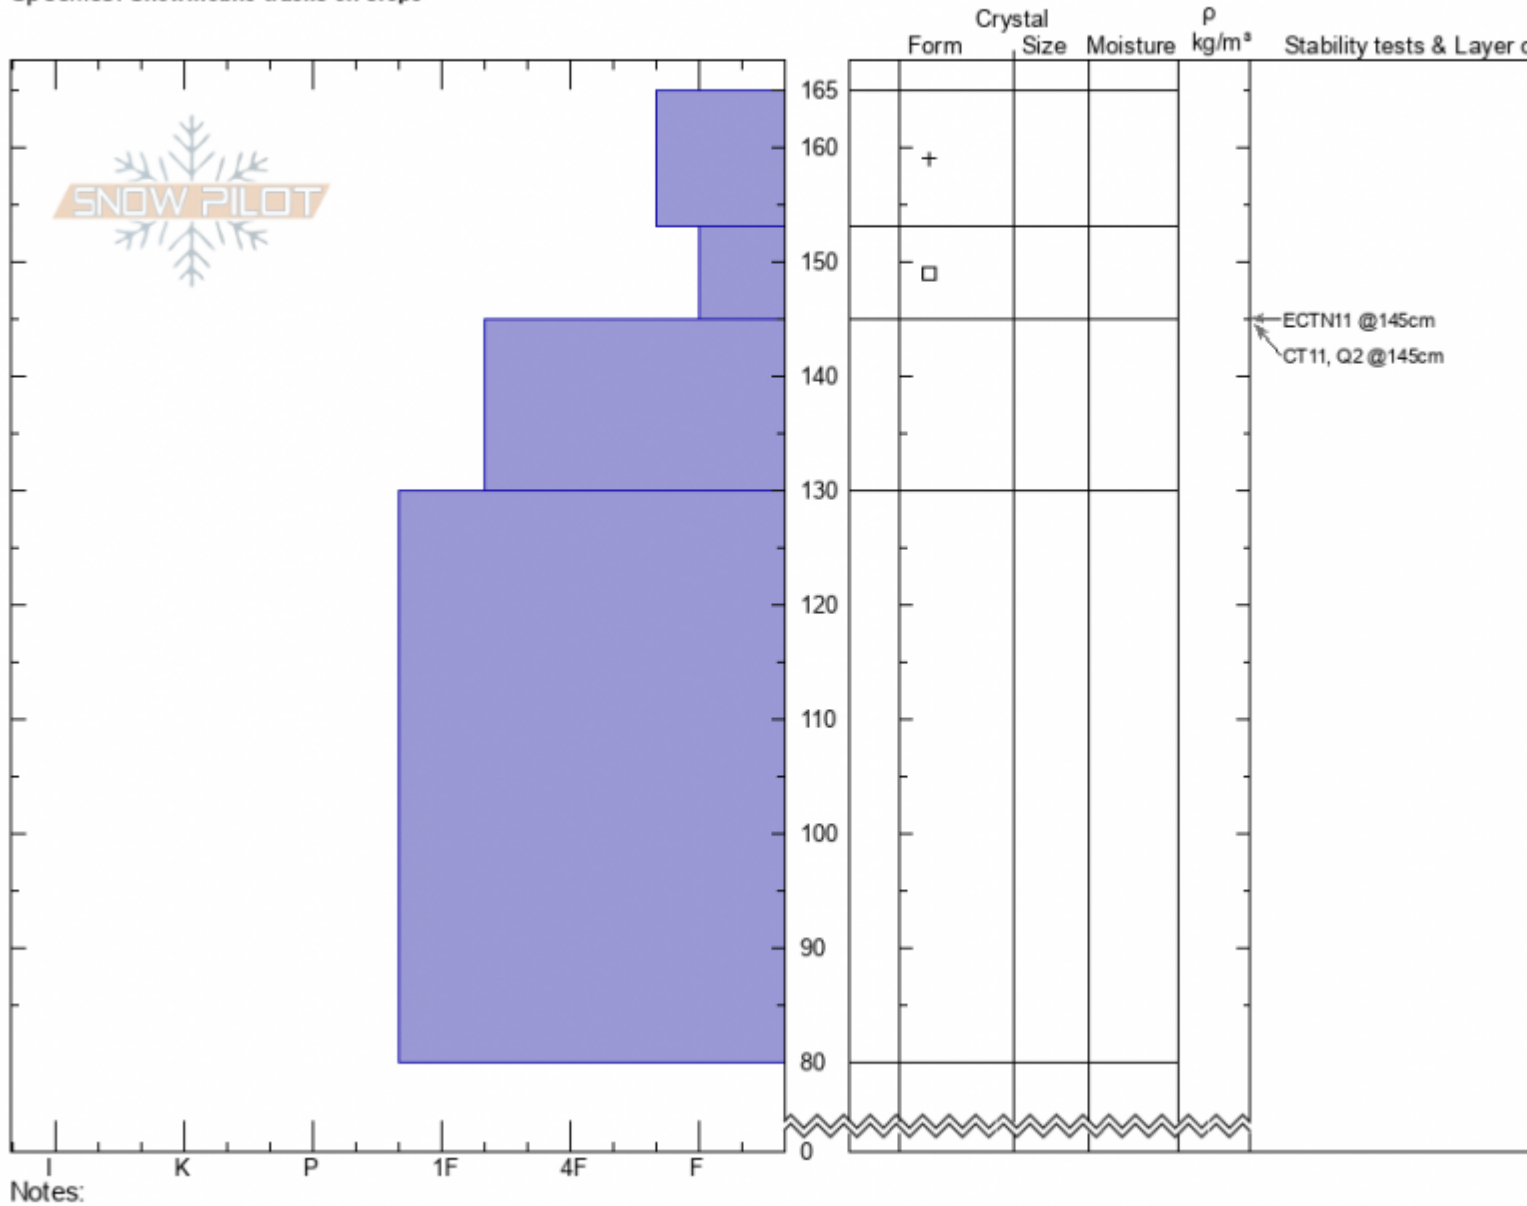

**Crown Butte**  
**Cooke City**  
**MT**  
 Elevation: **9700 ft**  
 Aspect: **120°**  
 Specifics: **Snowmobile tracks on slope**

**Doug Chabot-Admin**  
**02/01/2022 - 9:10am**  
 Co-ord: **45.05037N, -109.96203W**  
 Slope Angle: **15°**  
 Wind Loading: **no**

Stability: **Good**  
 Air Temperature: **-19°C**  
 Sky Cover: **OVC**  
 Precipitation: **S1**  
 Wind: **SW Light Breeze**

HS:165 Layer Notes:

Advisory Region  
 Cooke City  
 Longitude  
 -109.96W  
 Latitude  
 45.05N  
 Cooke City, 2022-02-02