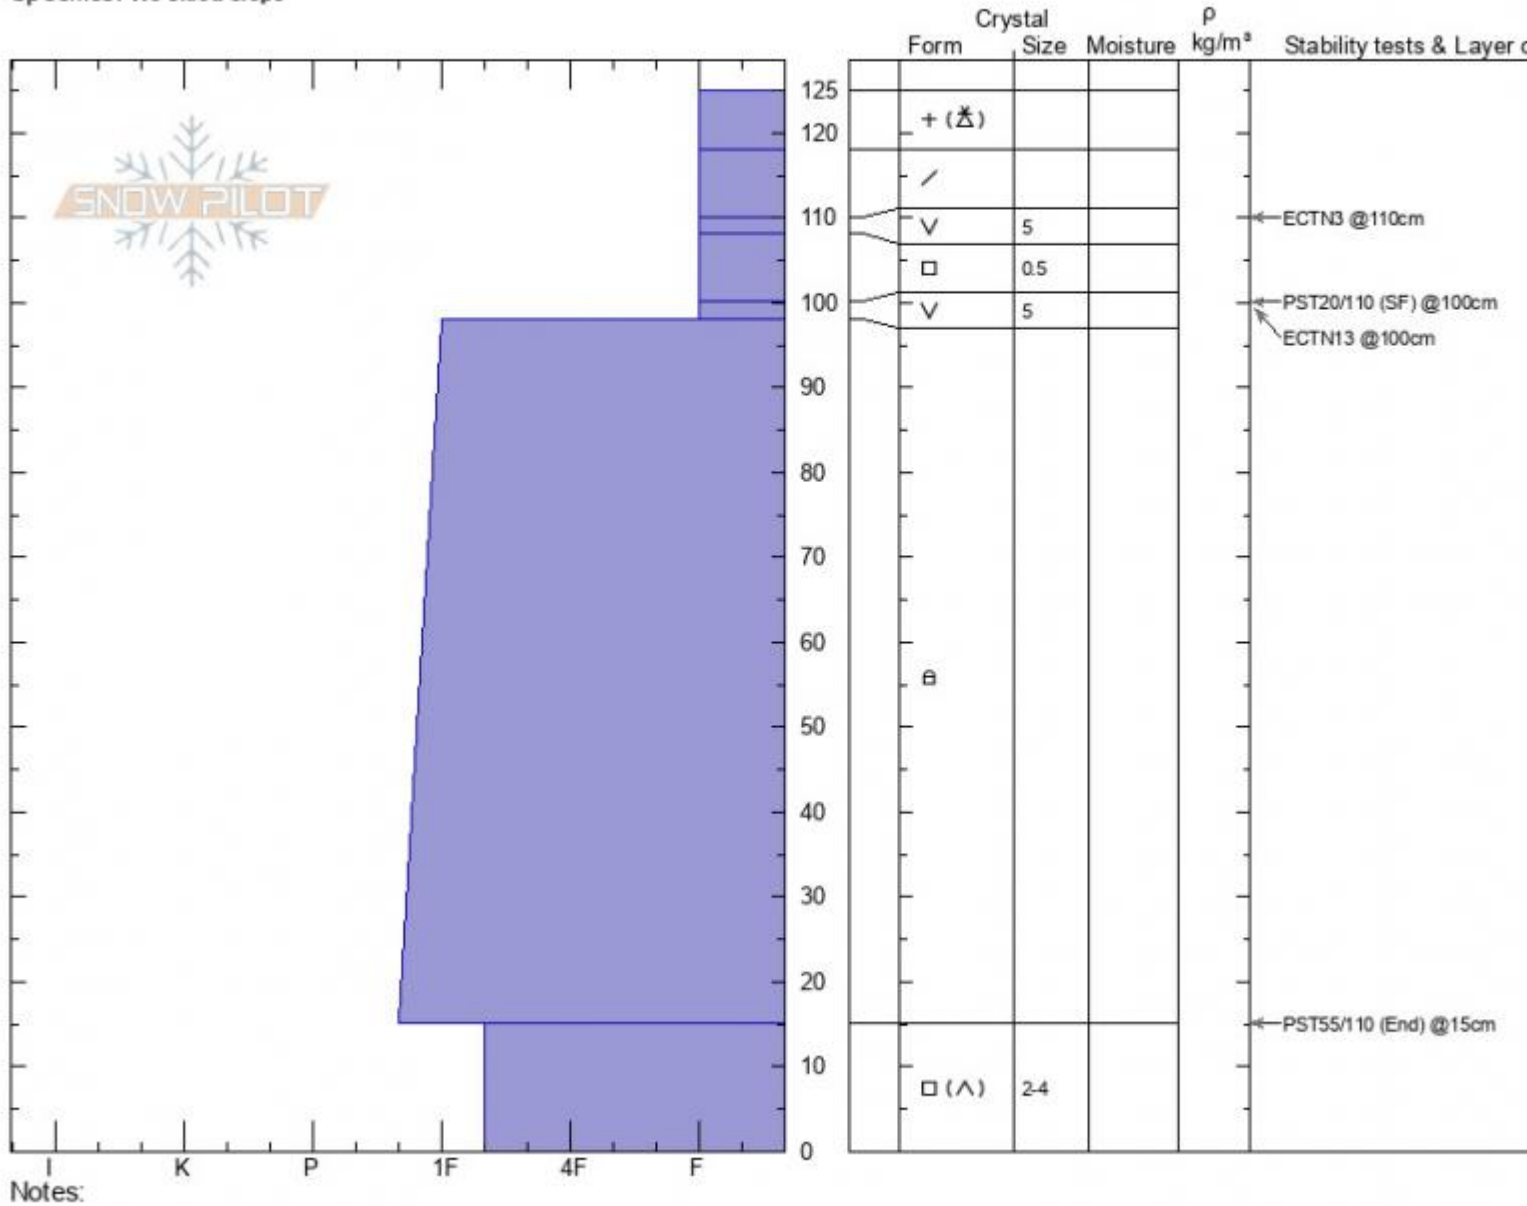

Bacon Rind Ridge
Madison Range-S
MT
 Elevation: **8684 ft**
 Aspect: **95°**
 Specifics: **We skied slope**

Spencer Jonas
02/05/2022 - 12:30pm
 Co-ord: **44.94894N, -111.09317W**
 Slope Angle: **17°**
 Wind Loading:

Stability:
 Air Temperature:
 Sky Cover: **OVC**
 Precipitation: **S-1**
 Wind: **Light Breeze**

HS: **125** Layer Notes:

Advisory Region
 Southern Madison
 Longitude
 -111.10W
 Latitude
 44.96N
 Southern Madison, 2022-02-05