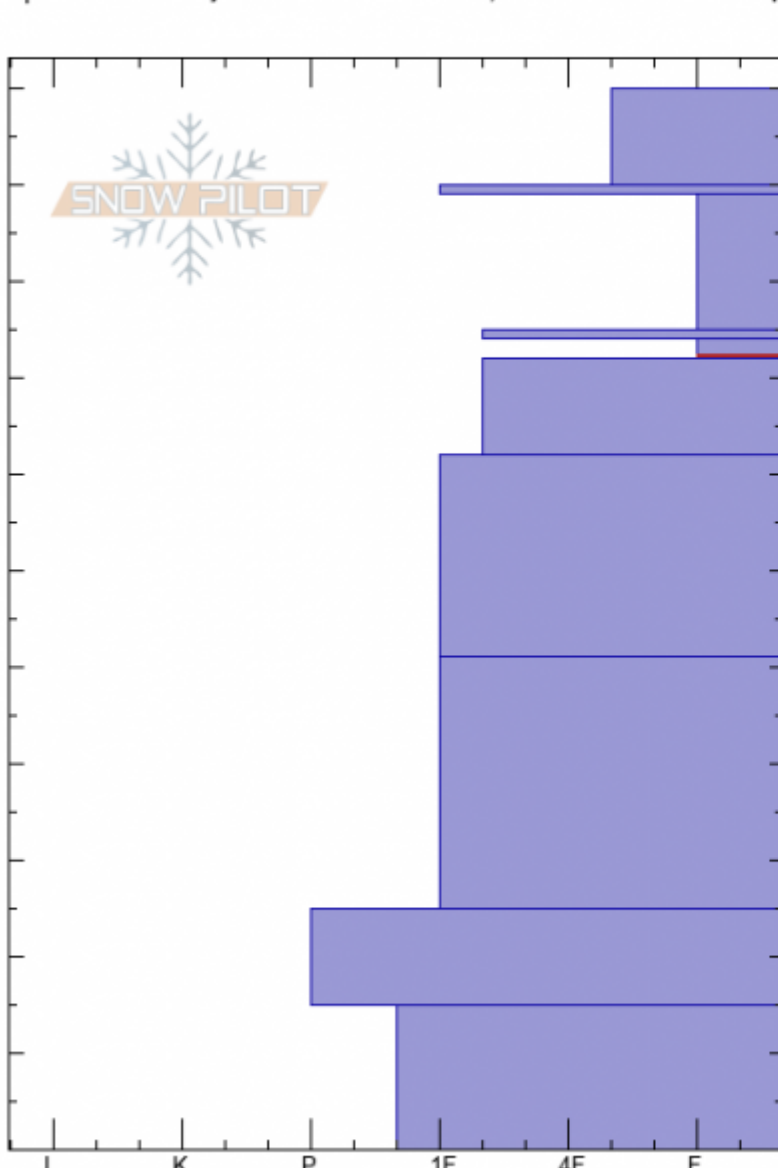

Ski Hill Fatality
Henry Mtns
MT
 Elevation: **8125 ft**
 Aspect: **90°**
 Specifics: Pit is adjacent to avalanche: crown; Snowmobile tracks on slope

Doug Chabot-Admin
02/07/2022 - 10:30am
 Co-ord: **44.70577N, -111.29895W**
 Slope Angle: **36°**
 Wind Loading: **previous**

Stability:
 Air Temperature: **-7°C**
 Sky Cover: **CLR**
 Precipitation: **NO**
 Wind: **Calm**

HS:110 Layer Notes:
 85-84cm: **decomposing**
 84-82cm: **Fx at 82cm**
 84-82cm: **Problematic layer**

Crystal Form	Crystal Size	Moisture	ρ kg/m ³	Stability tests & Layer c
•	0.3-0.5	D		
•	0.3-0.5	D		
⊠	1	D		
⊙		D		
⊠ (V)	1-2(2)	D		85-84cm: decomposing
⊠	0.5	D		84-82cm: Fx at 82cm
⊠	0.5-1	D		
⊠	1	D		
⊠	1-2	D		
⊠ (^)	2-3(3)	D		

Notes: This avalanche killed a snowmobiler on February 6, 2022.

Advisory Region
 Island Park
 Longitude
 -111.29W
 Latitude
 44.70N

Avalanche Details: [Fatal Avalanche Ski Hill](#)
 Island Park, 2022-02-09