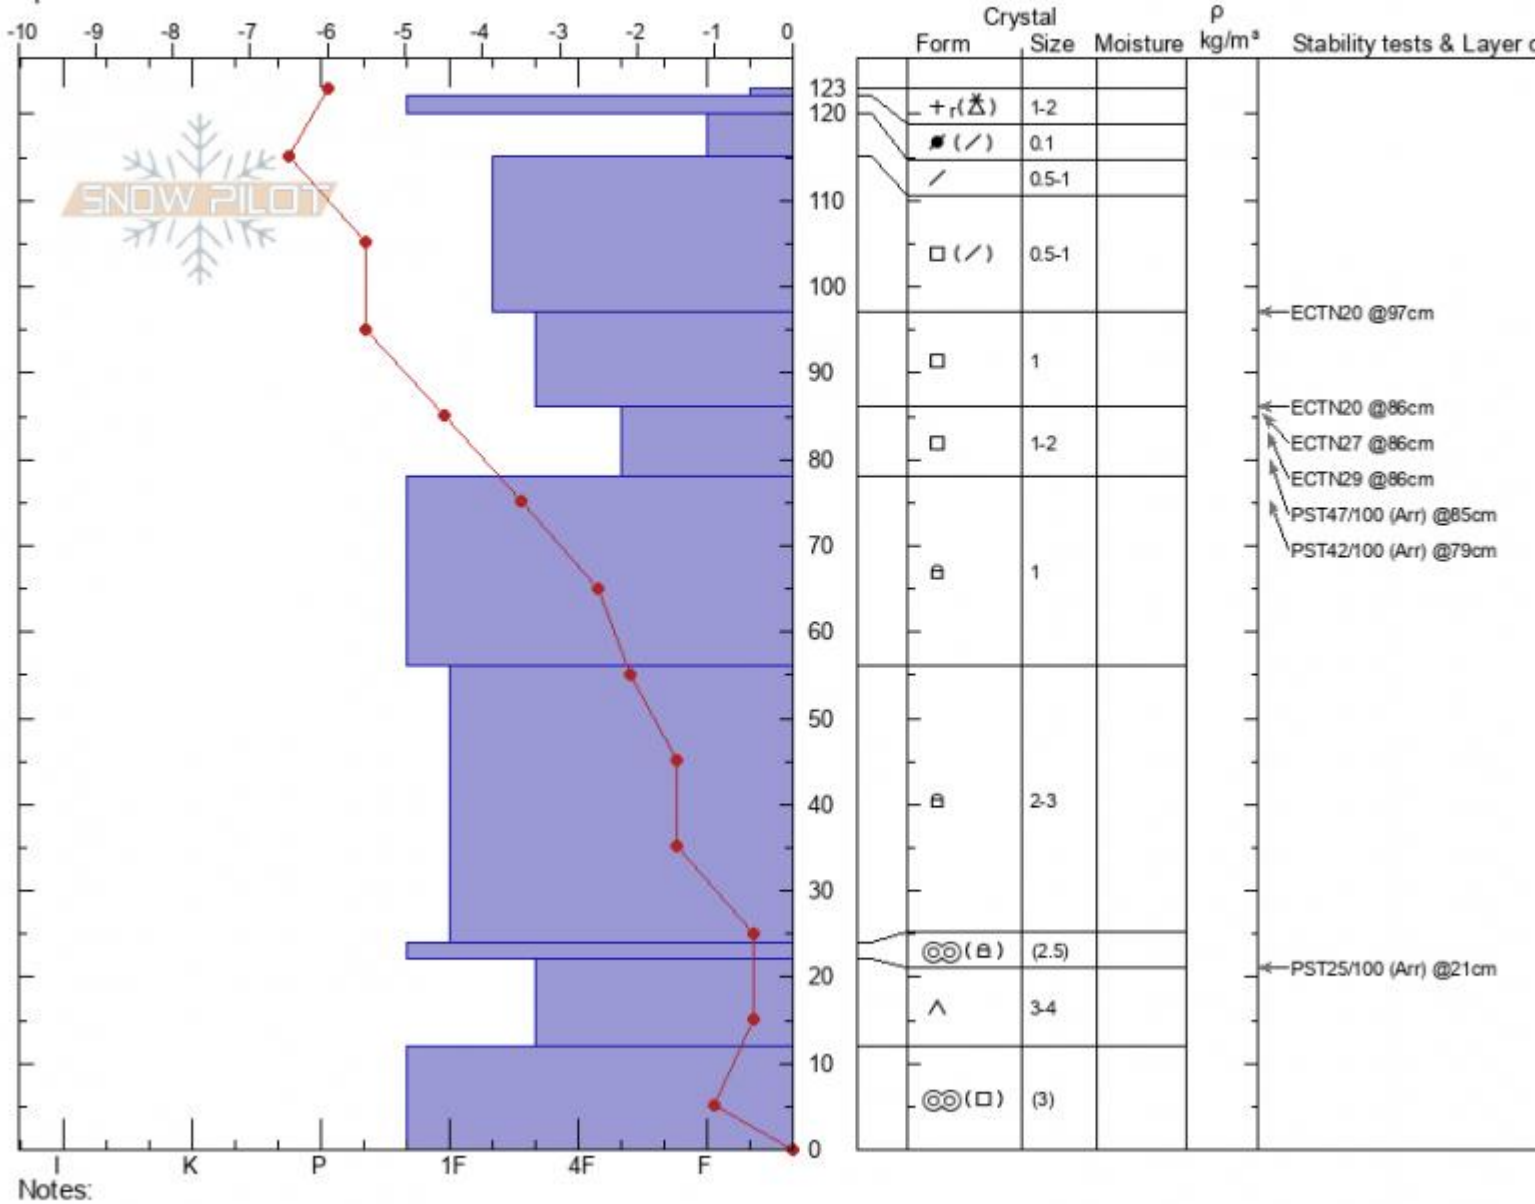

MiddleBasin Sci.Bowl
Madison Range-N
MT
 Elevation: **9205 ft**
 Aspect: **97°**
 Specifics:

Alex Marienthal
02/11/2022 - 11:30am
 Co-ord: **45.32602N, -111.38197W**
 Slope Angle: **28°**
 Wind Loading: **no**

Stability: **Good**
 Air Temperature: **-8.5°C**
 Sky Cover: **OVC**
 Precipitation: **S1**
 Wind: **NW Moderate**

HS: **123** Layer Notes:
 PF: **45** 86-78cm: **Problematic layer**
 PS: **12**

Advisory Region
 Northern Madison
 Longitude
 -111.38W
 Latitude
 45.34N
 Northern Madison, 2022-02-11