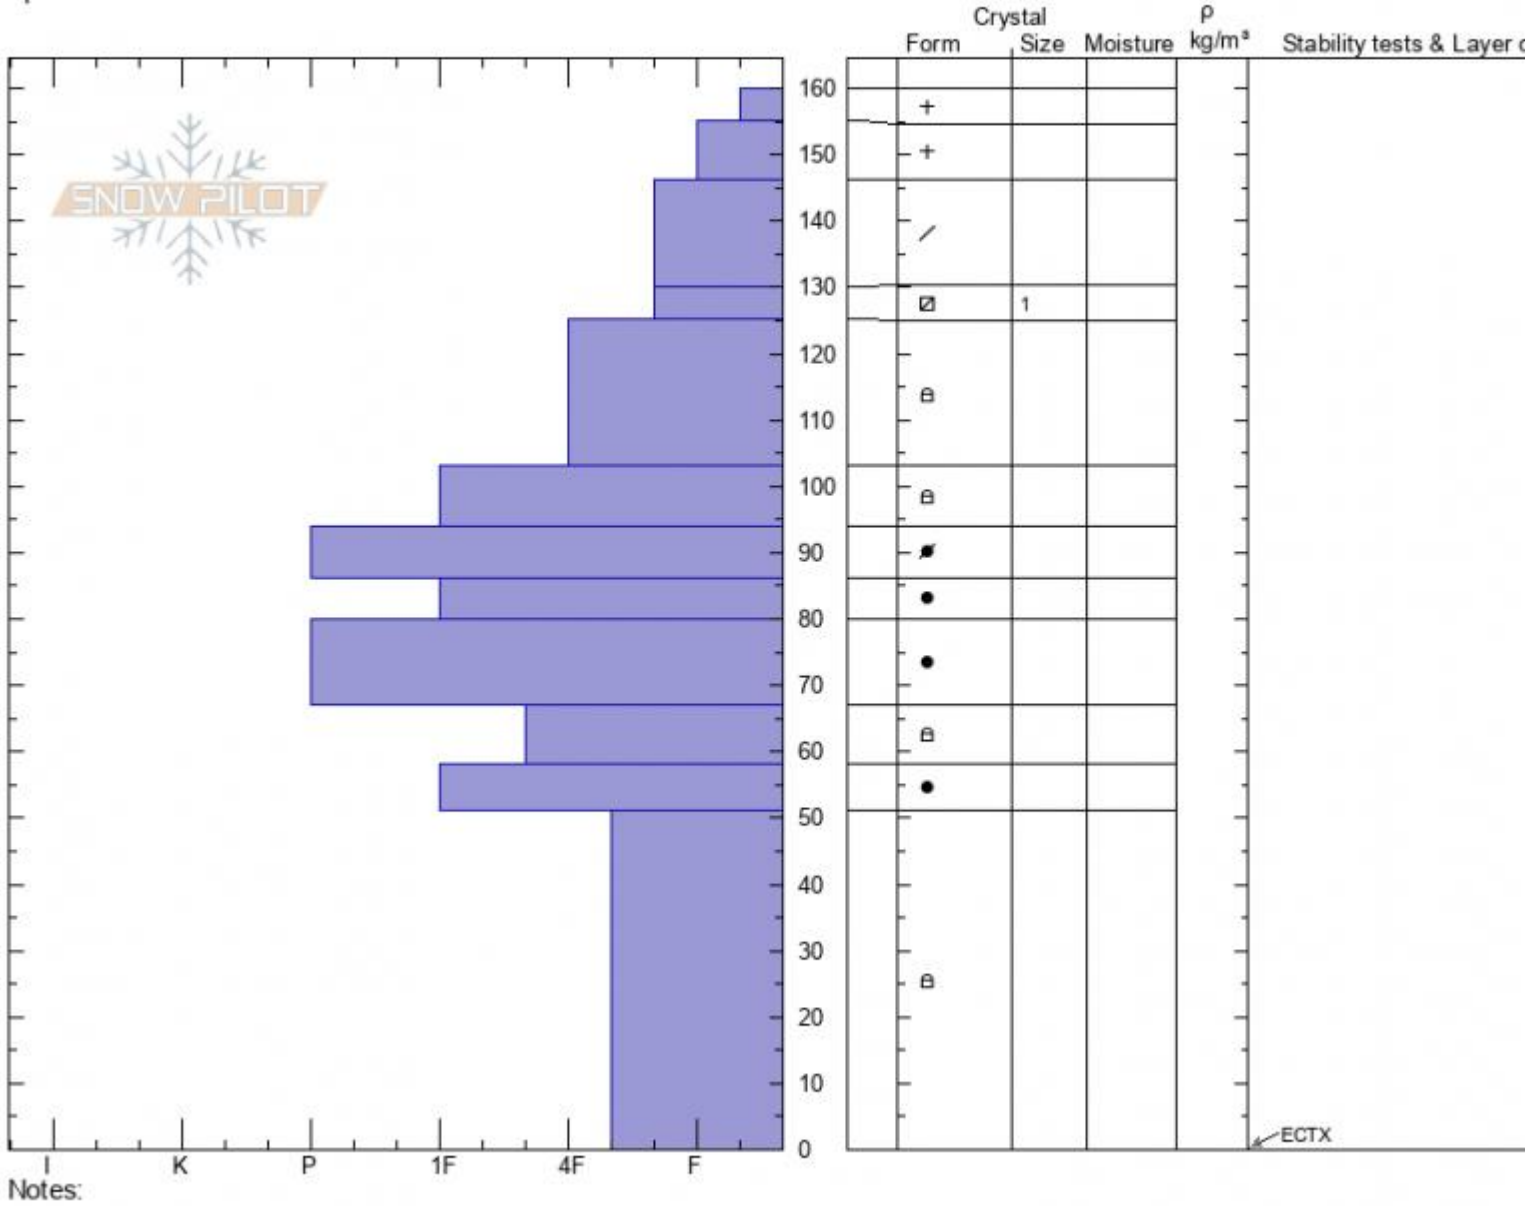

Buck Ridge - Bear Crk
Madison Range-N
MT
 Elevation: **9400 ft**
 Aspect: **45°**
 Specifics:

Ian Hoyer
02/17/2022 - 12:00pm
 Co-ord: **45.18494N, -111.46665W**
 Slope Angle: **32°**
 Wind Loading: **no**

Stability: **Fair**
 Air Temperature:
 Sky Cover: **BKN**
 Precipitation: **NO**
 Wind: **Calm**

HS:160 Layer Notes:
 130-125cm: **Problematic layer**

Advisory Region
 Northern Madison
 Longitude
 -111.38W
 Latitude
 45.17N
 Northern Madison, 2022-02-17