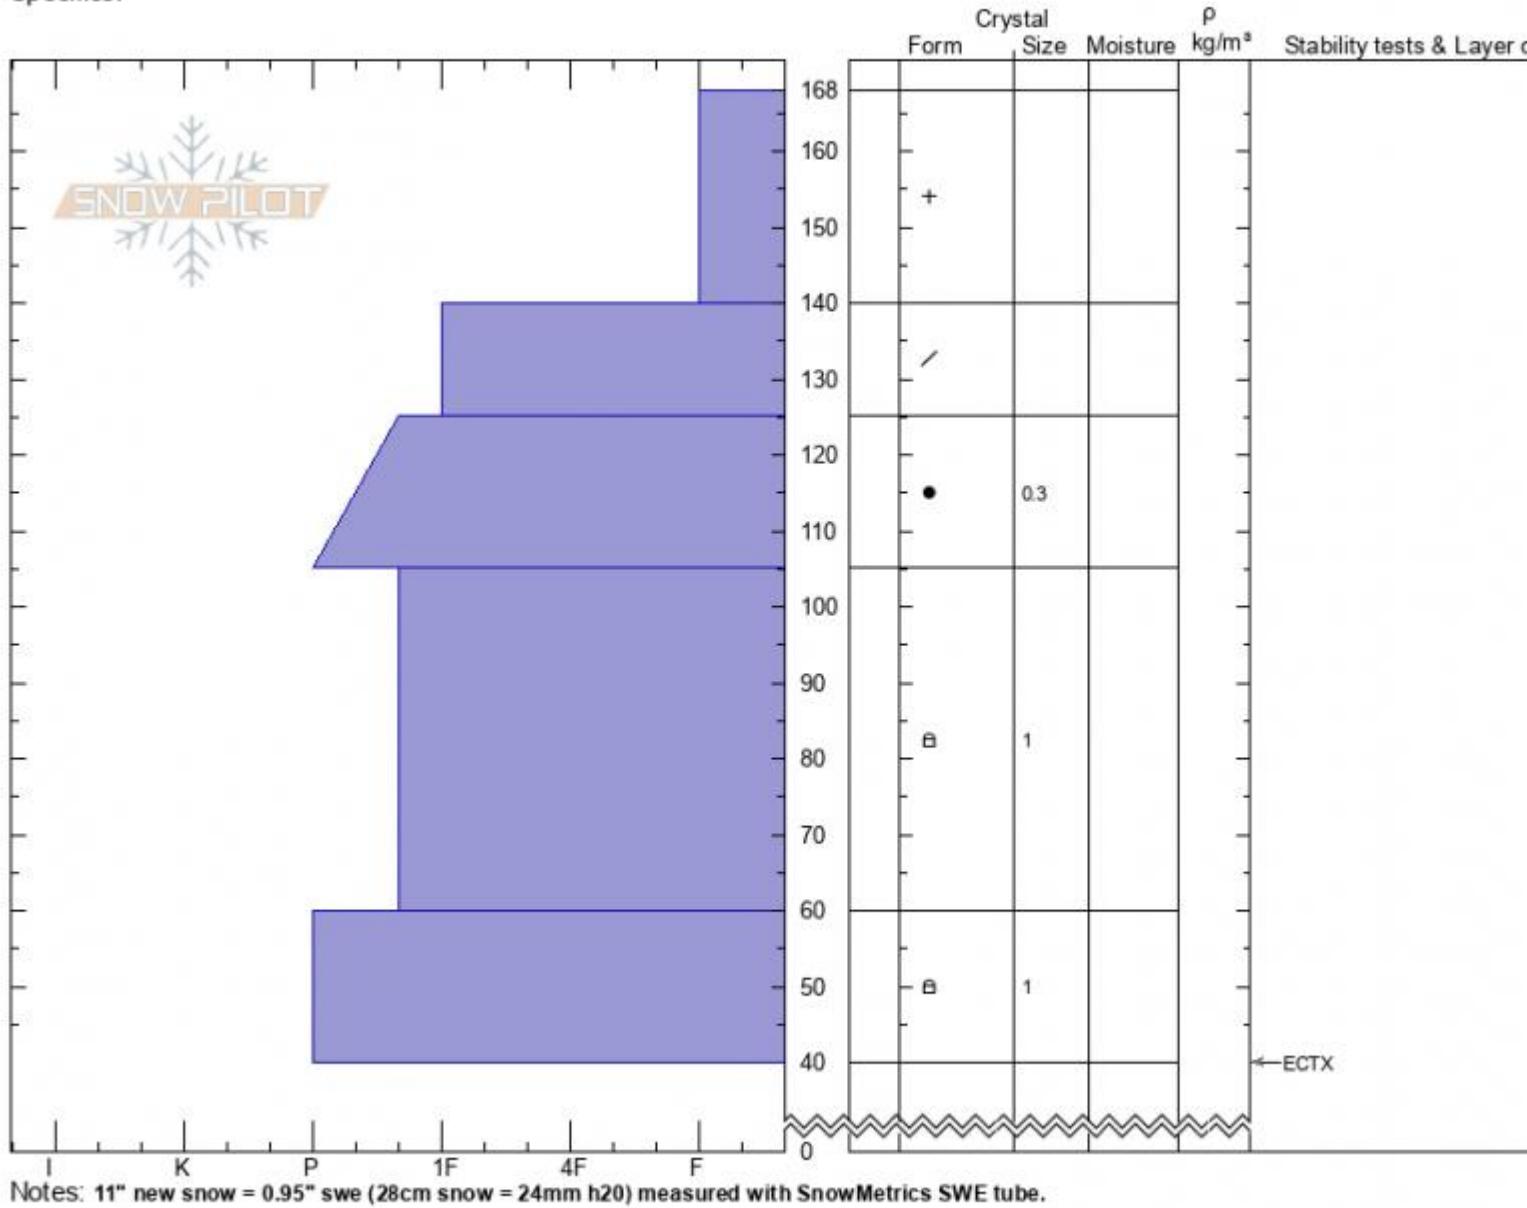

Divide Cirque
Gallatin Range-N
MT
 Elevation: **8986 ft**
 Aspect: **85°**
 Specifics:

Alex Marienthal
02/18/2022 - 11:17am
 Co-ord: **45.40100N, -110.96420W**
 Slope Angle: **20°**
 Wind Loading: **no**

Stability: **Good**
 Air Temperature: **-4.5°C**
 Sky Cover: **OVC**
 Precipitation: **S1**
 Wind: **W Light Breeze**

HS: **168** Layer Notes:
 168-140cm: **Problematic layer**

Advisory Region
 Northern Gallatin
 Longitude
 -110.97W
 Latitude
 45.39N
 Northern Gallatin, 2022-02-19