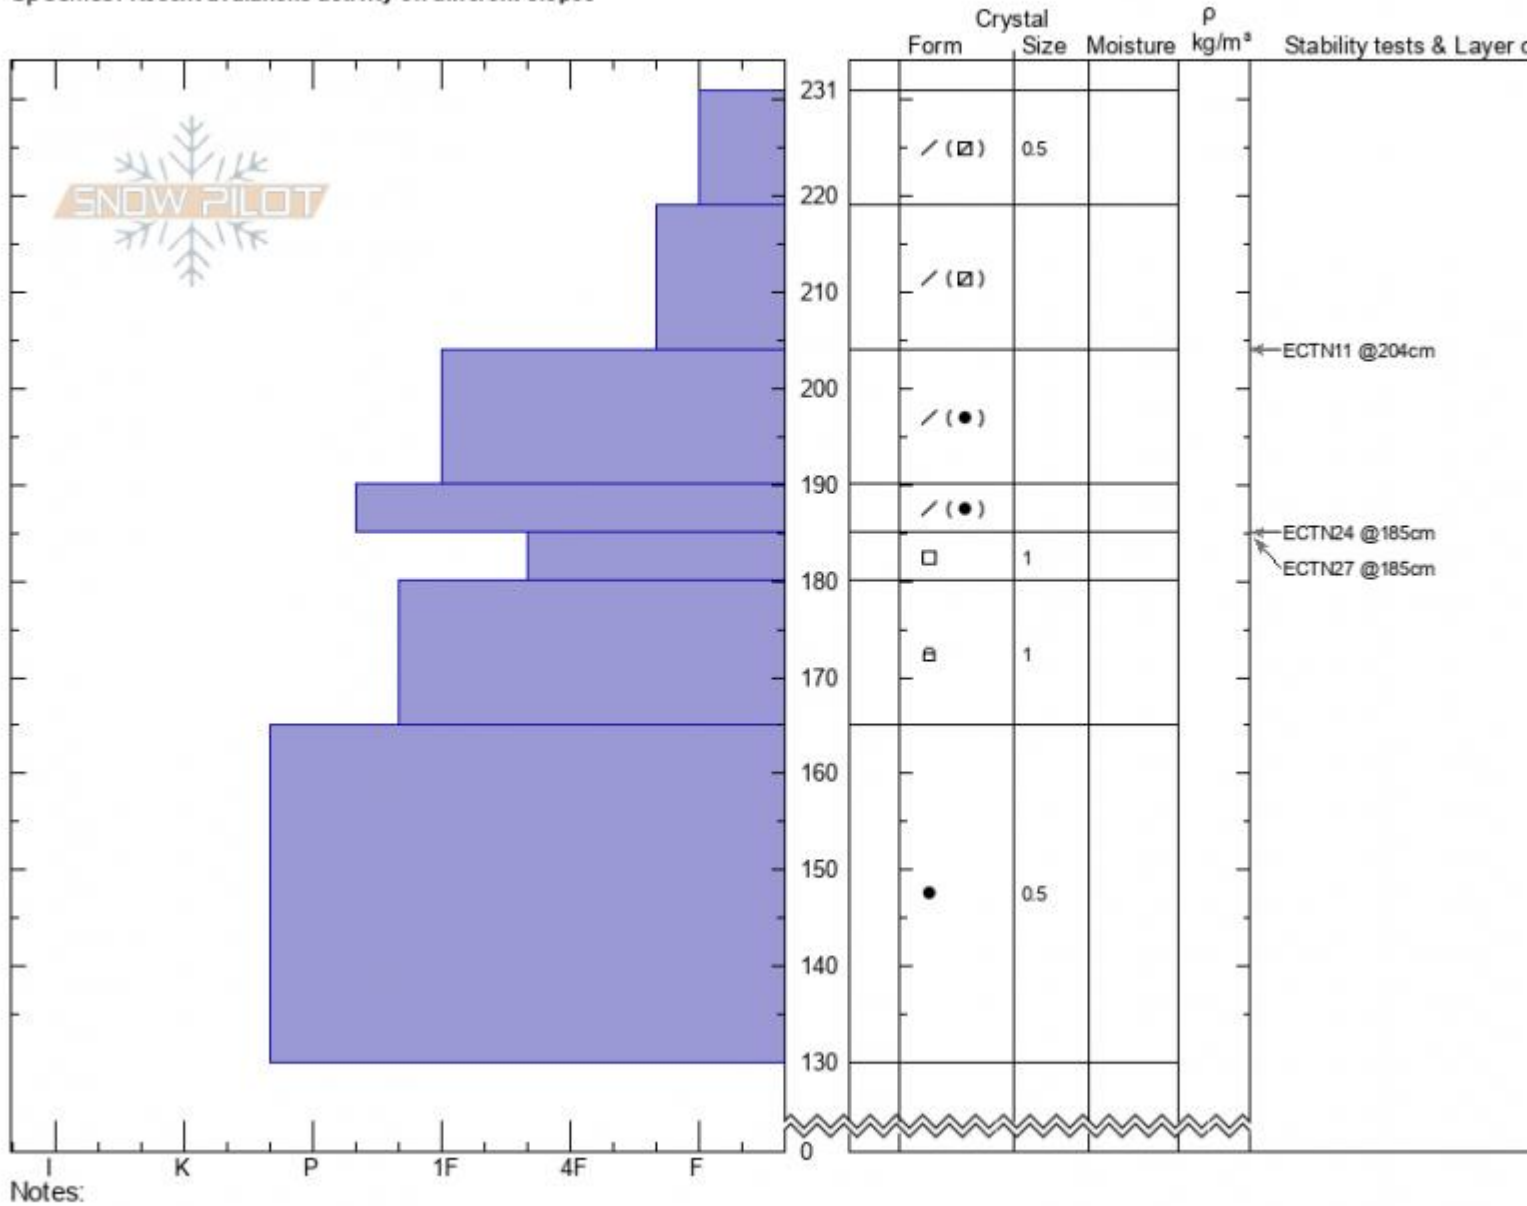

Henderson Bench
 Cooke City
 MT
 Elevation: 9607 ft
 Aspect: 22°
 Specifics: Recent avalanche activity on different slopes

Alex Marienthal
 02/25/2022 - 3:11pm
 Co-ord: 45.05076N, -109.93443W
 Slope Angle: 28°
 Wind Loading: previous

Stability: **Good**
 Air Temperature:
 Sky Cover: **FEW**
 Precipitation: **NO**
 Wind: **SW Calm**

HS:231 Layer Notes:
 185-180cm: Problematic layer

Advisory Region
 Cooke City
 Longitude
 -109.95W
 Latitude
 45.06N
 Cooke City, 2022-02-26