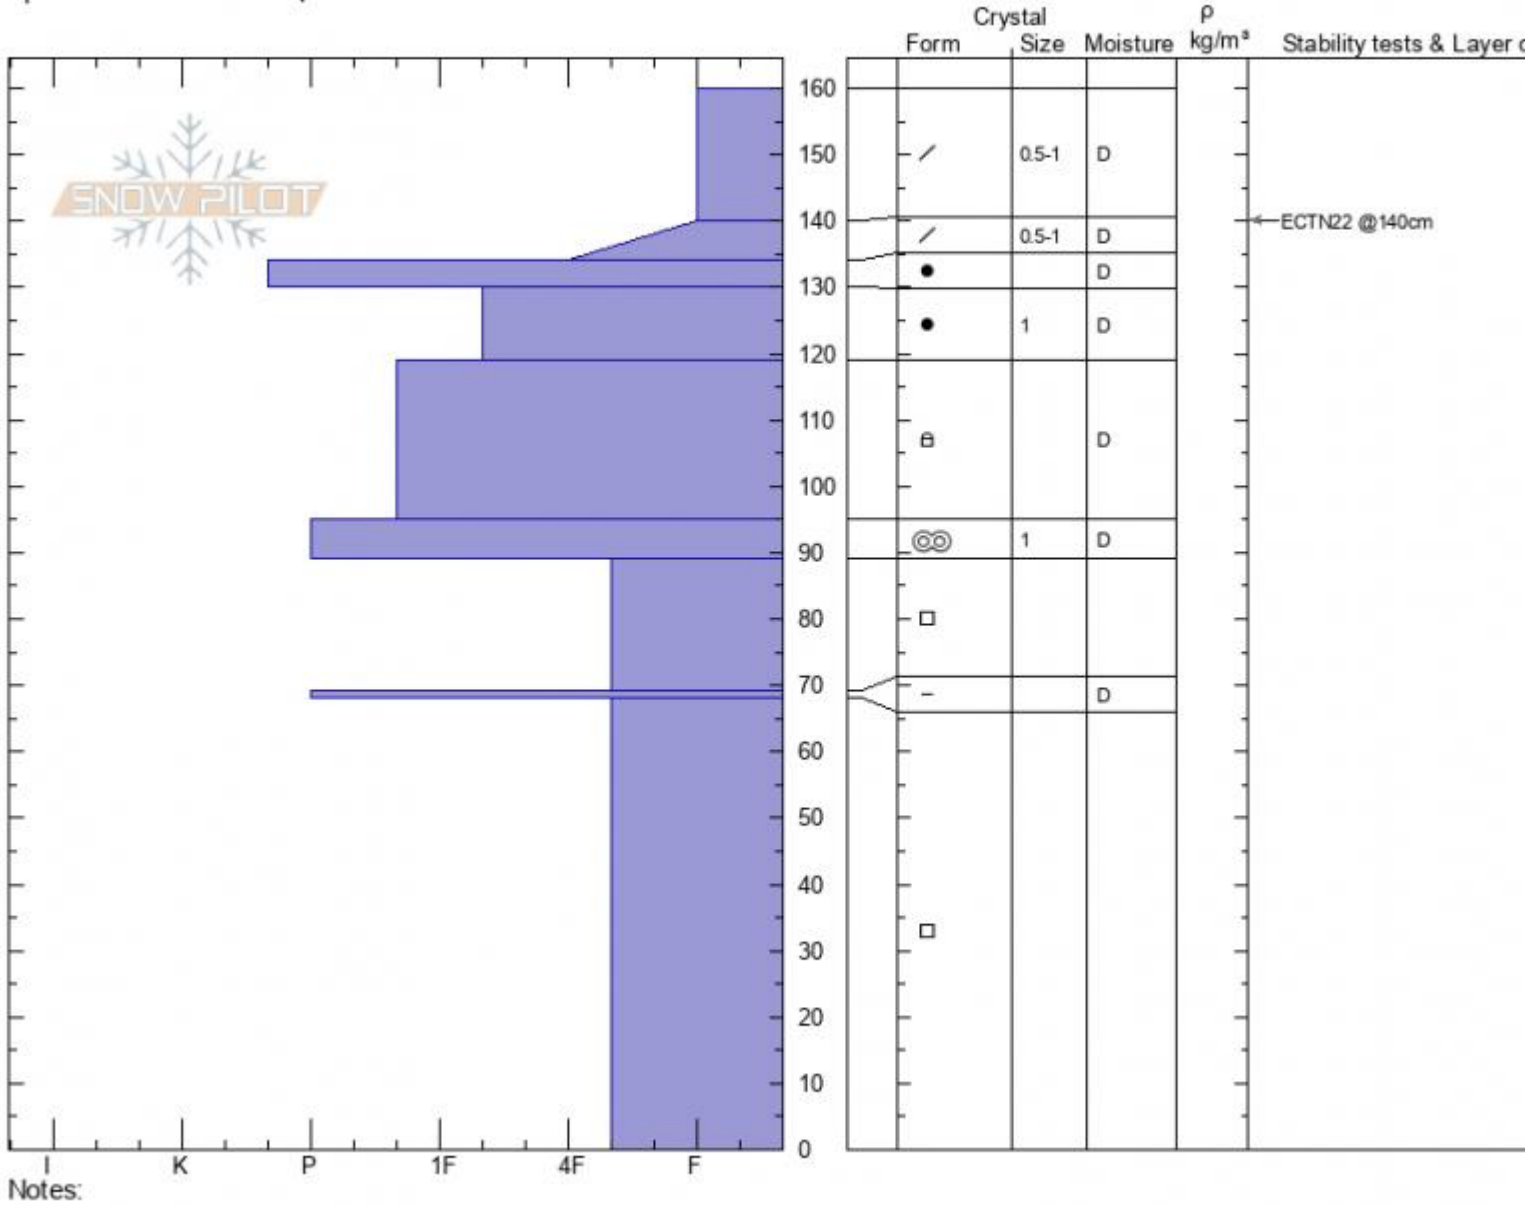

Blackmore Shoulder
Gallatin Range-N
MT
 Elevation: **9469 ft**
 Aspect: **E**
 Specifics: **Ski tracks on slope**

Wyatt Gober
02/26/2022 - 11:15am
 Co-ord: **45.44618N, -110.99918W**
 Slope Angle: **24°**
 Wind Loading:

Stability: **Good**
 Air Temperature:
 Sky Cover: **CLR**
 Precipitation: **NO**
 Wind: **Calm**

HS:**160** Layer Notes:
 PF: **50**
 PS: **15**

Advisory Region
 Northern Gallatin
 Longitude
 -111.00W
 Latitude
 45.44N
 Northern Gallatin, 2022-02-28