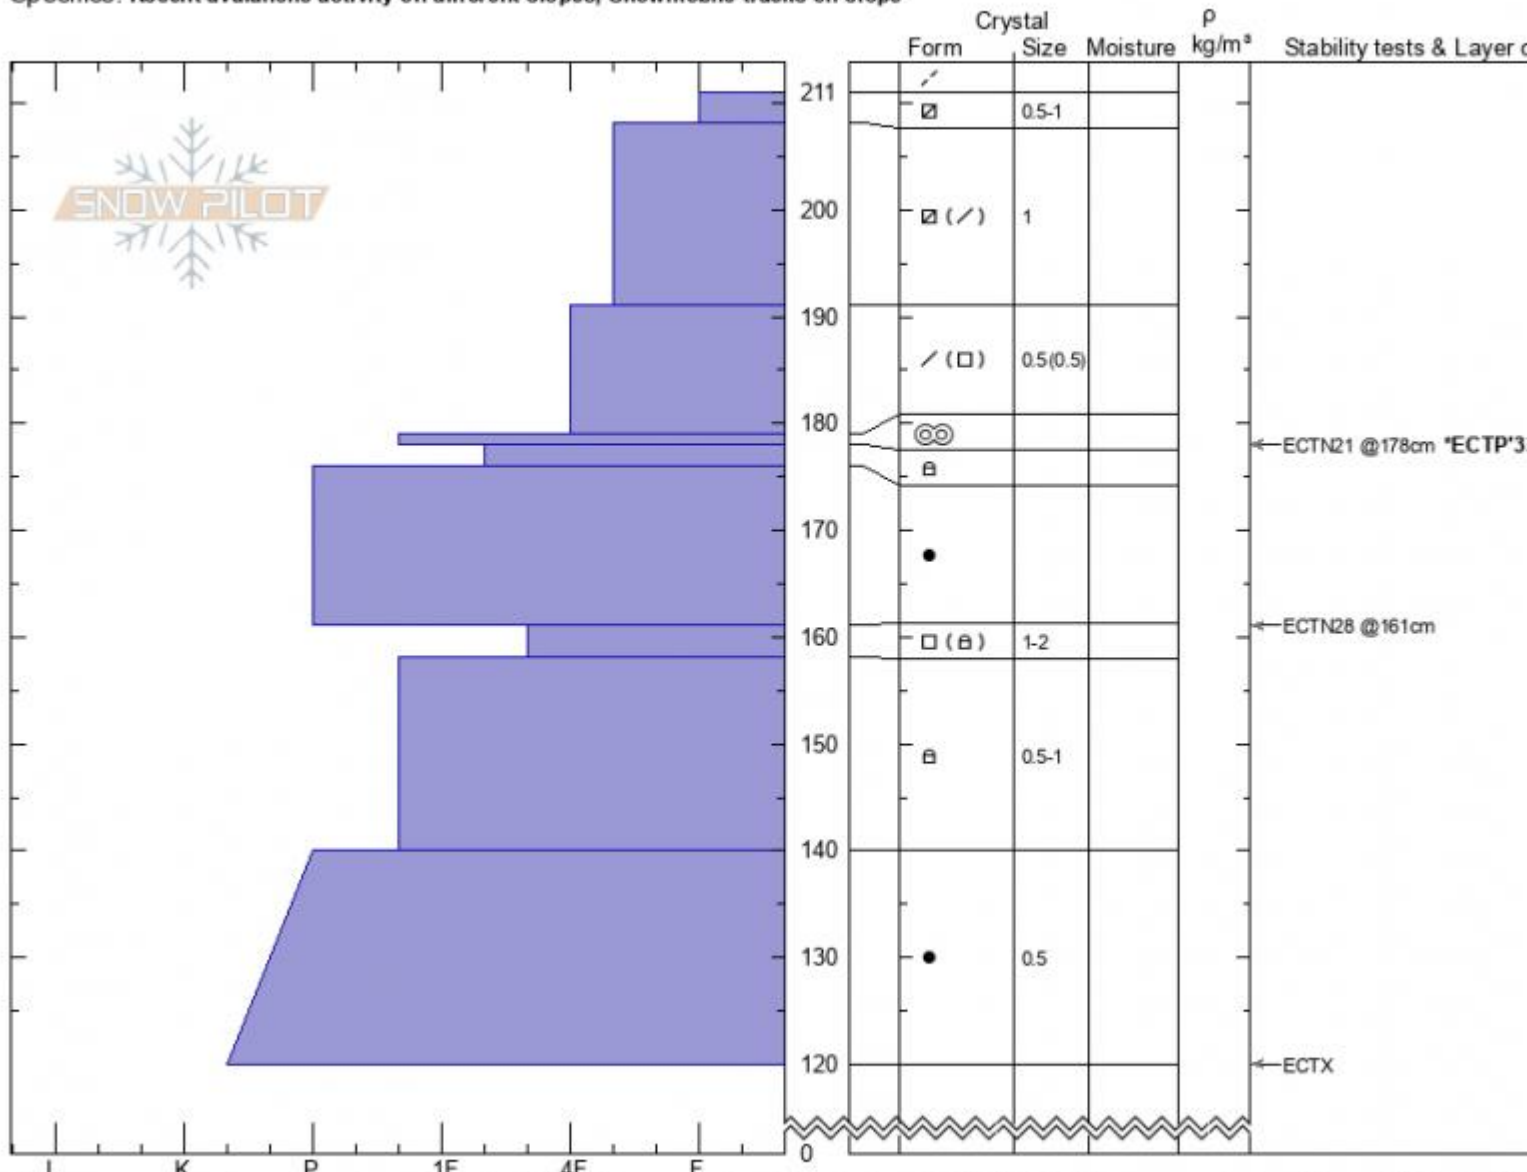

Sheep Creek
Cooke City
MT
 Elevation: **9147 ft**
 Aspect: **195°**
 Specifics: Recent avalanche activity on different slopes; Snowmobile tracks on slope

Alex Marienthal
02/26/2022 - 3:20pm
 Co-ord: **45.04107N, -109.98707W**
 Slope Angle: **26°**
 Wind Loading: **previous**

Stability: **Fair**
 Air Temperature:
 Sky Cover: **CLR**
 Precipitation: **NO**
 Wind: **NW Light Breeze**

HS:211 Layer Notes:
 176-161cm: **Problematic layer**

Notes: scores from 3 separate ect's performed side by side across slope. *first test was ECTN21 @ 178 then propagated on 161cm with 3 extra hits

Advisory Region
 Cooke City
 Longitude
 -109.98W
 Latitude
 45.03N
 Cooke City, 2022-02-28