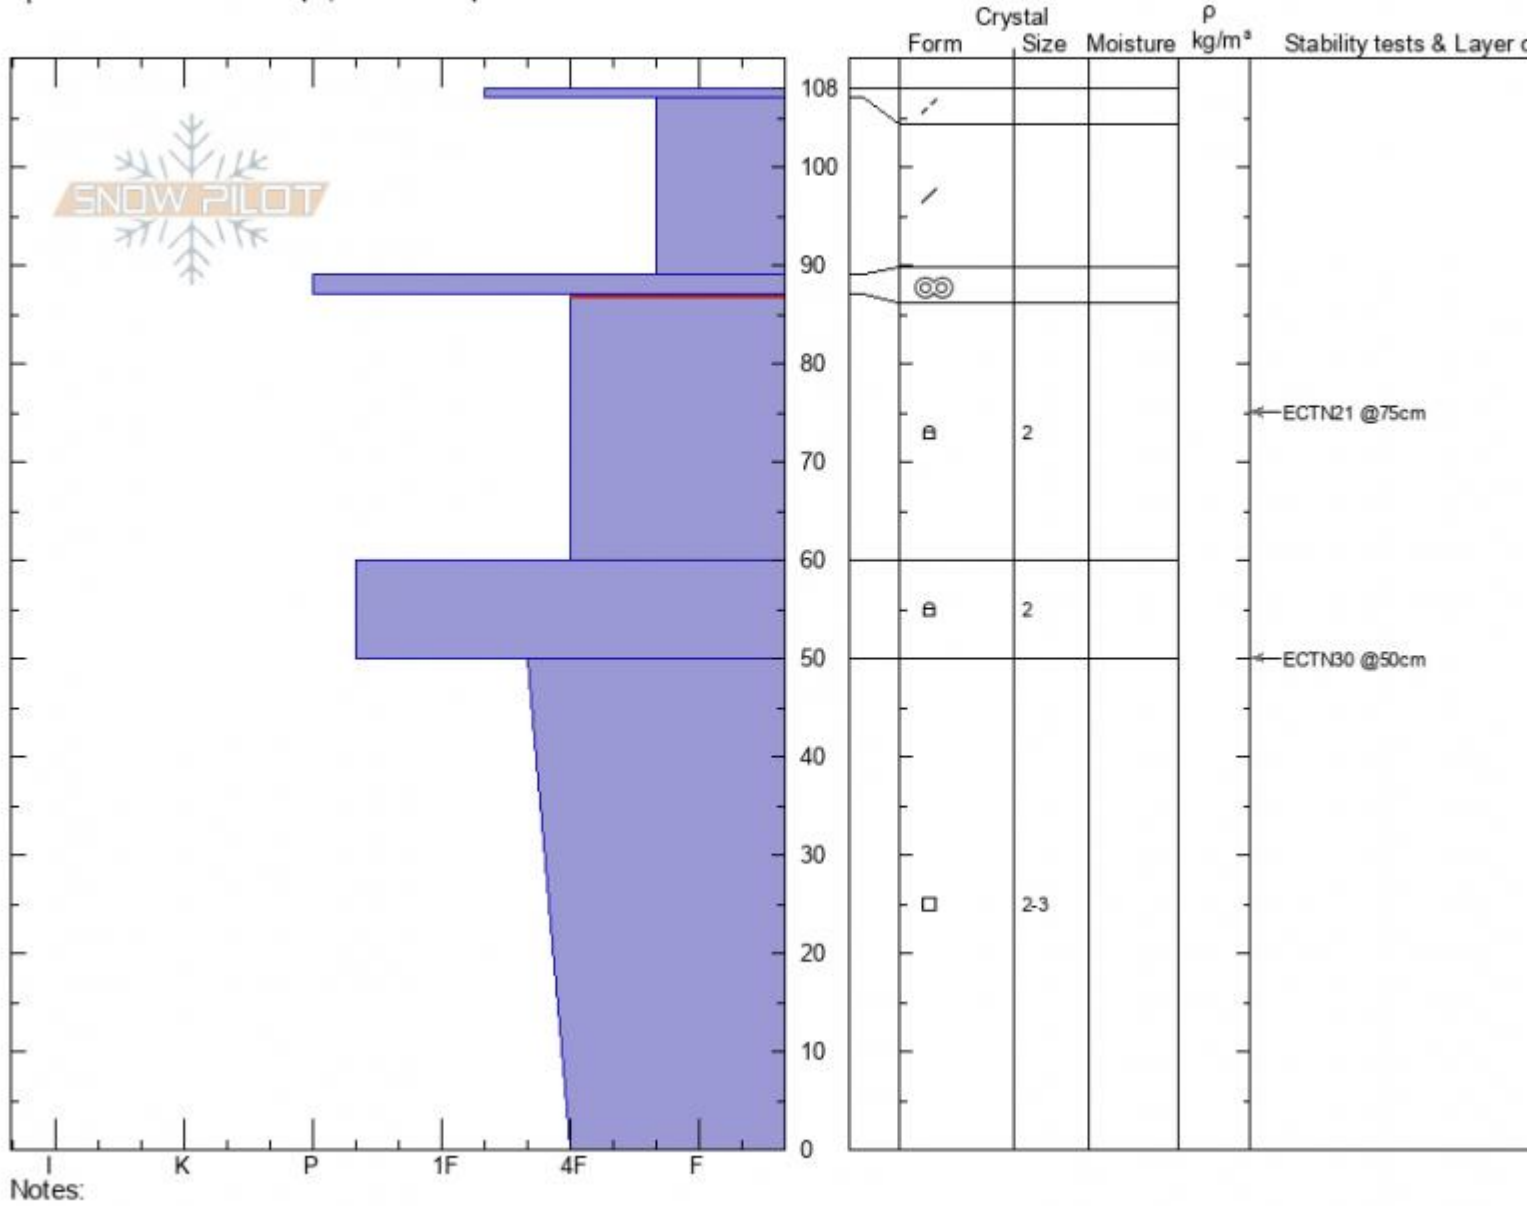

Beehive W
Madison Range-N
MT
 Elevation: **8700 ft**
 Aspect: **270°**
 Specifics: **Ski tracks on slope; We skied slope**

Ian Hoyer
03/01/2022 - 12:00pm
 Co-ord: **45.32796N, -111.38553W**
 Slope Angle: **28°**
 Wind Loading: **no**

Stability: **Fair**
 Air Temperature:
 Sky Cover: **OVC**
 Precipitation: **S-1**
 Wind: **S Moderate**

HS: **108** Layer Notes:
 PF: **80** 87-60cm: **Problematic layer**
 PS: **20**

Advisory Region
 Northern Madison
 Longitude
 -111.39W
 Latitude
 45.34N
 Northern Madison, 2022-03-01