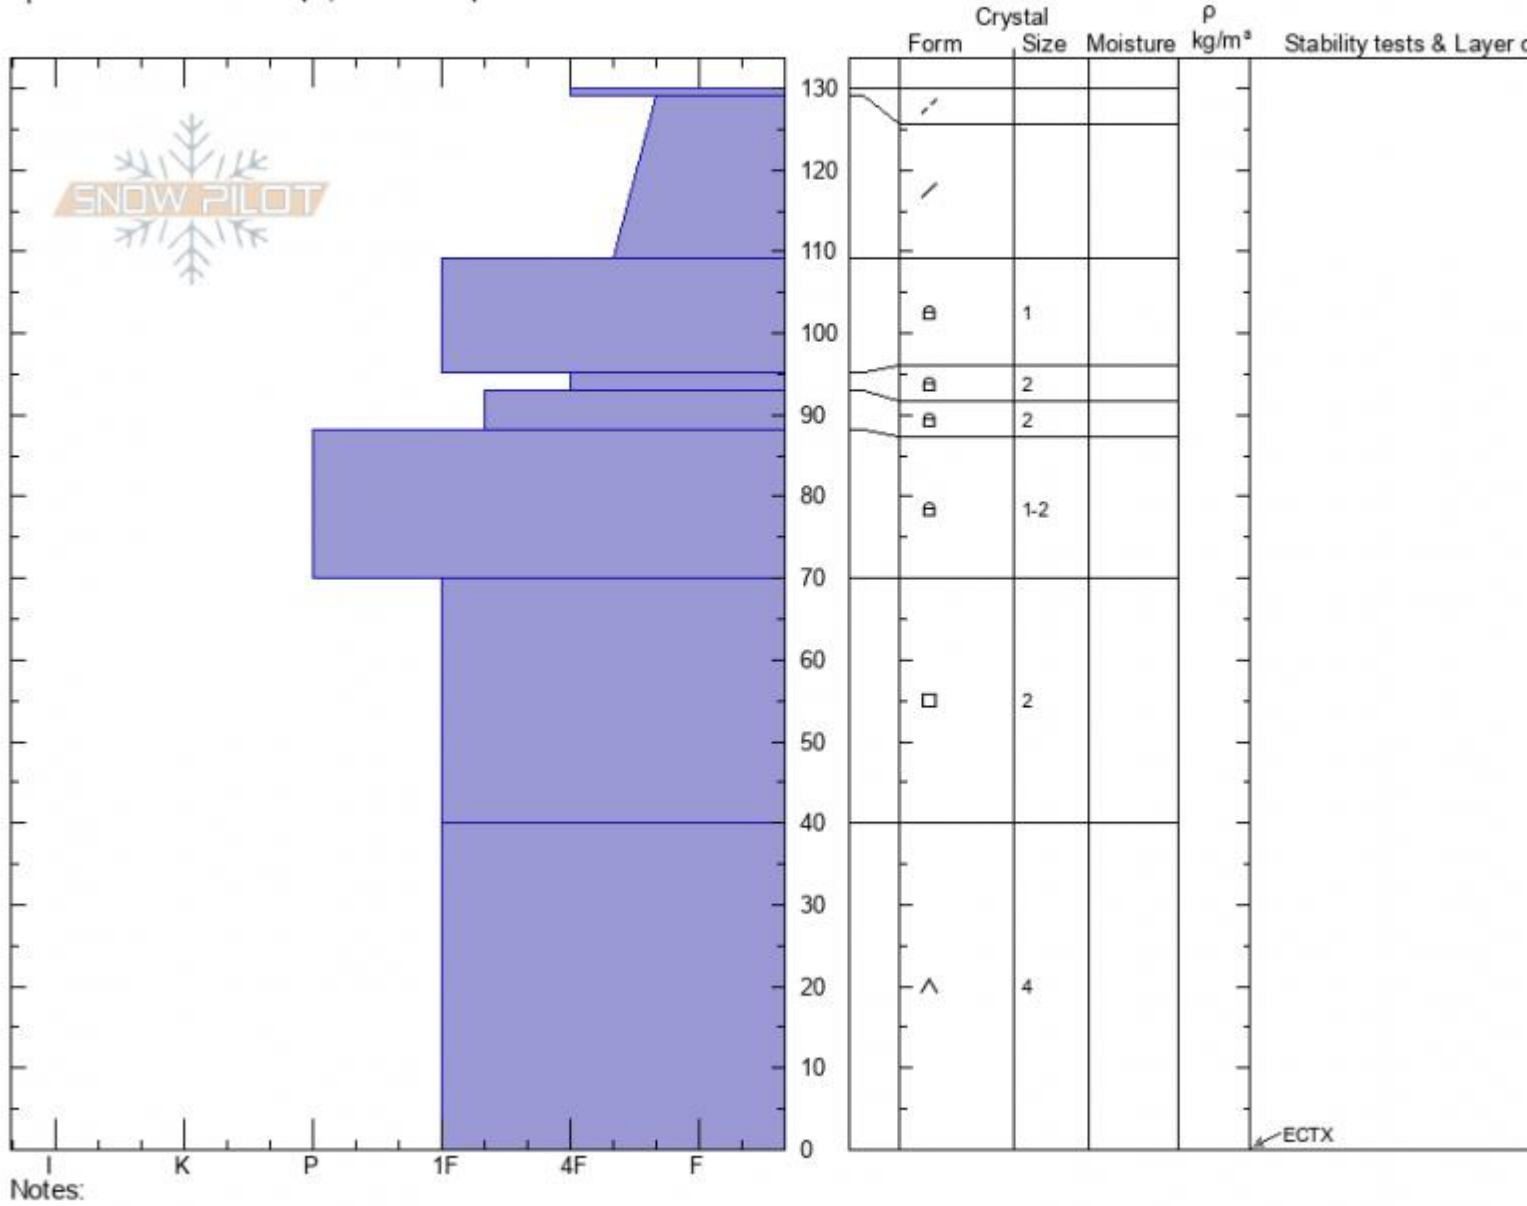

Beehive Meadow NE
Madison Range-N
MT
 Elevation: **8700 ft**
 Aspect: **65°**
 Specifics: **Ski tracks on slope; We skied slope**

Ian Hoyer
03/01/2022 - 11:00am
 Co-ord: **45.32777N, -111.38986W**
 Slope Angle: **13°**
 Wind Loading: **no**

Stability: **Fair**
 Air Temperature:
 Sky Cover: **OVC**
 Precipitation: **NO**
 Wind: **SW Moderate**

HS:**130** Layer Notes:
 95-93cm:**Problematic layer**

Advisory Region
 Northern Madison
 Longitude
 -111.39W
 Latitude
 45.34N
 Northern Madison, 2022-03-01