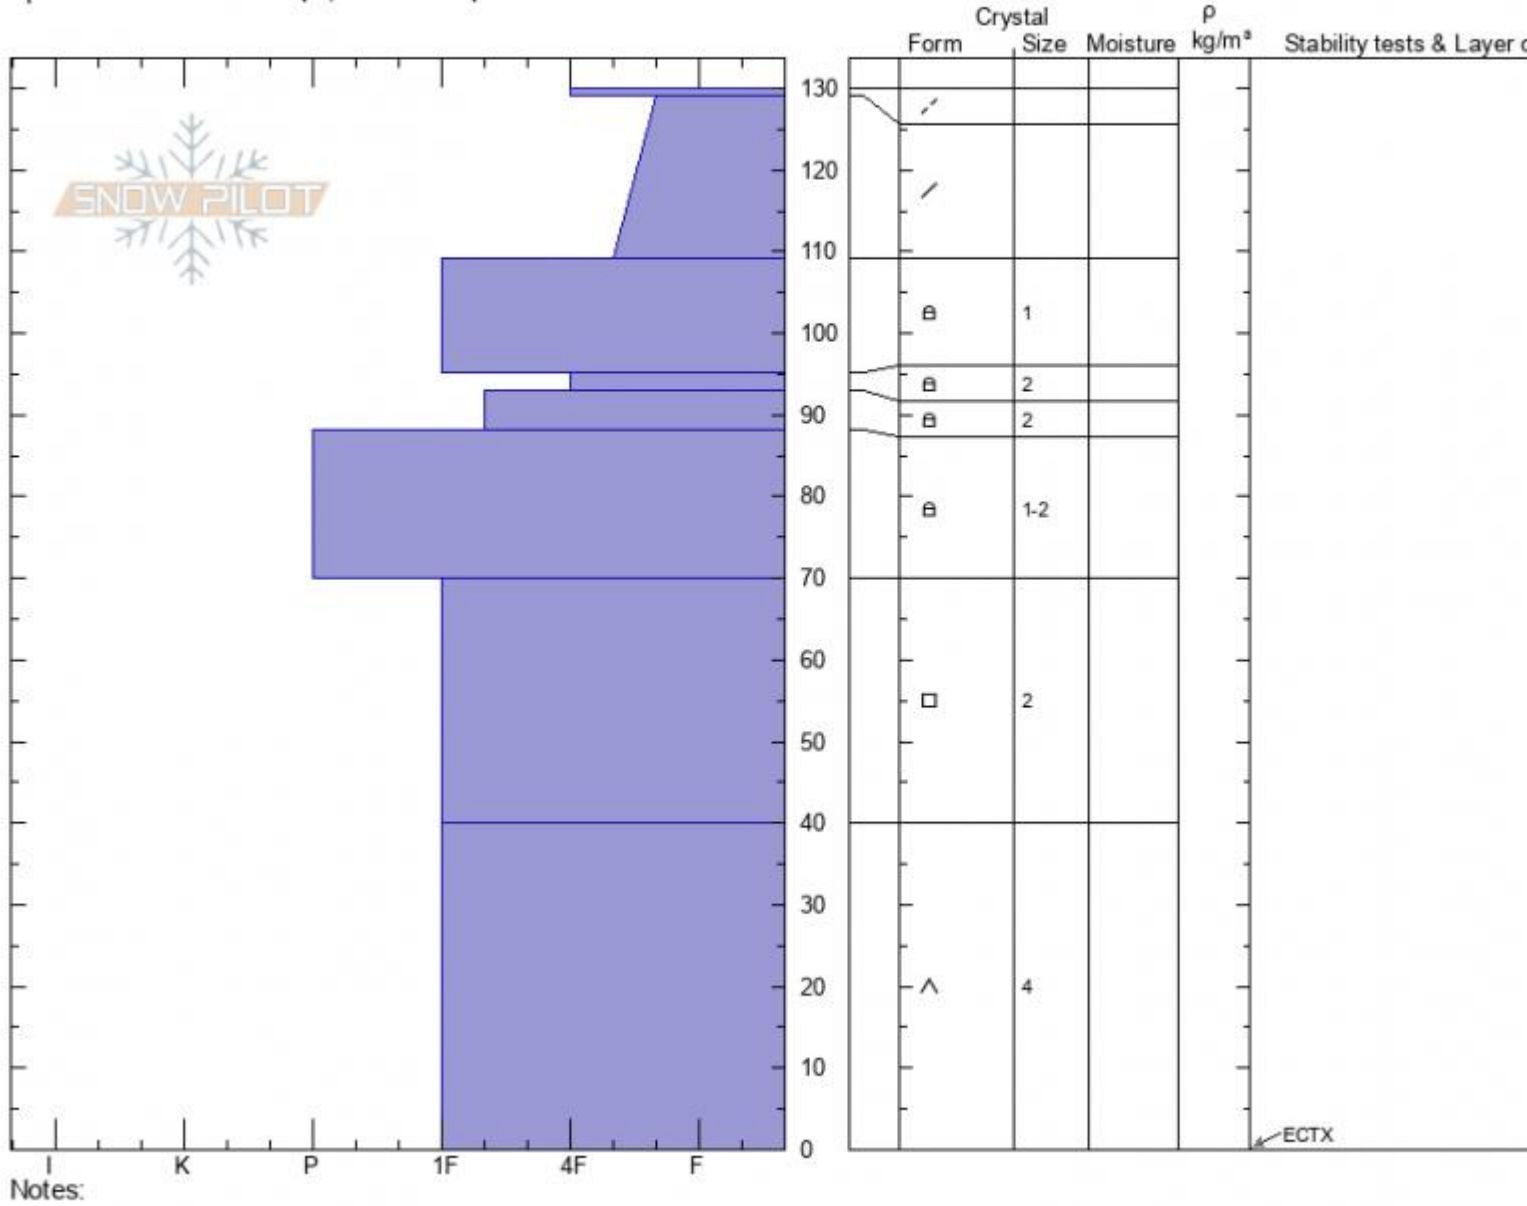

**Beehive Meadow NE**  
**Madison Range-N**  
**MT**  
 Elevation: **8700 ft**  
 Aspect: **65°**  
 Specifics: **Ski tracks on slope; We skied slope**

**Ian Hoyer**  
**03/01/2022 - 11:00am**  
 Co-ord: **45.32777N, -111.38986W**  
 Slope Angle: **13°**  
 Wind Loading: **no**

Stability: **Fair**  
 Air Temperature:  
 Sky Cover: **OVC**  
 Precipitation: **NO**  
 Wind: **SW Moderate**

HS: **130** Layer Notes:  
 95-93cm: **Problematic layer**

Advisory Region  
 Northern Madison  
 Longitude  
 -111.39W  
 Latitude  
 45.34N  
 Northern Madison, 2022-03-01