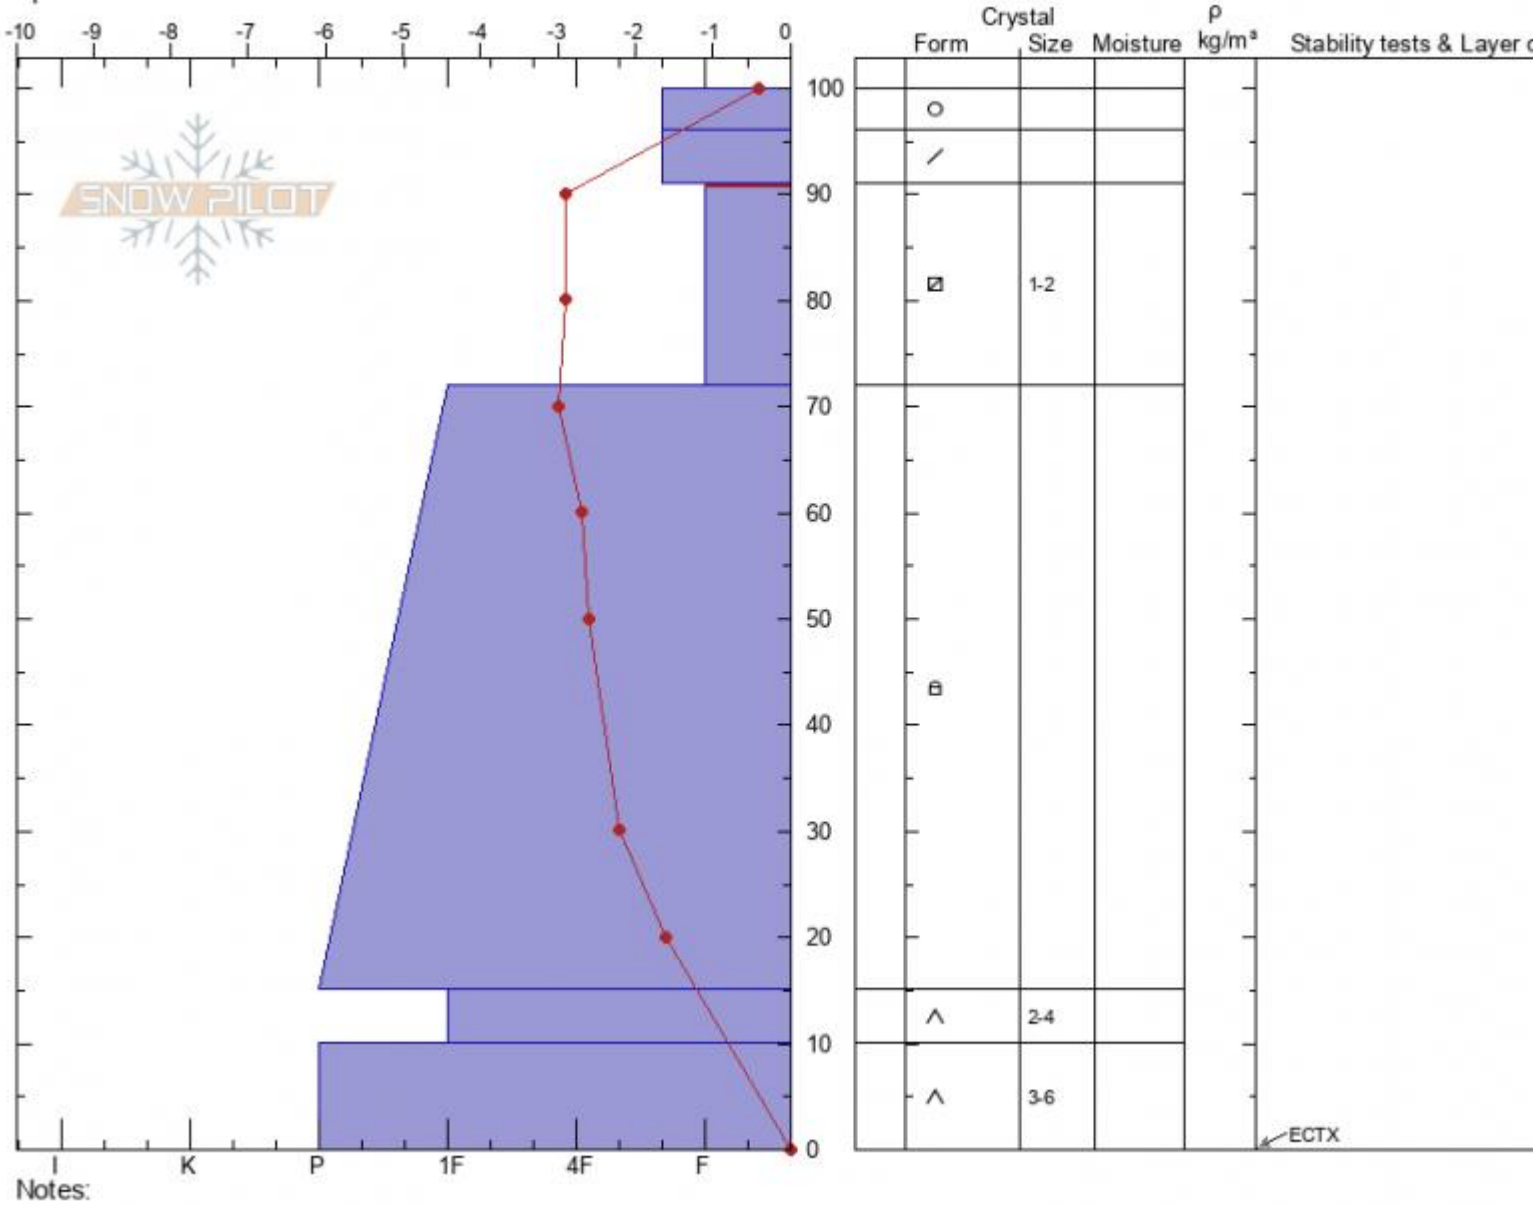

Telemeadows Profile
Madison Range-S
MT
 Elevation: **7507 ft**
 Aspect: **100°**
 Specifics:

Dave Zinn
03/03/2022 - 10:45am
 Co-ord: **44.89696N, -111.06327W**
 Slope Angle: **15°**
 Wind Loading: **no**

Stability: **Very Good**
 Air Temperature: **10°C**
 Sky Cover: **FEW**
 Precipitation: **NO**
 Wind: **Calm**

HS: **100** Layer Notes:
 91-72cm: **Problematic layer**

Advisory Region
 Southern Madison
 Longitude
 -111.06W
 Latitude
 44.89N
 Southern Madison, 2022-03-03