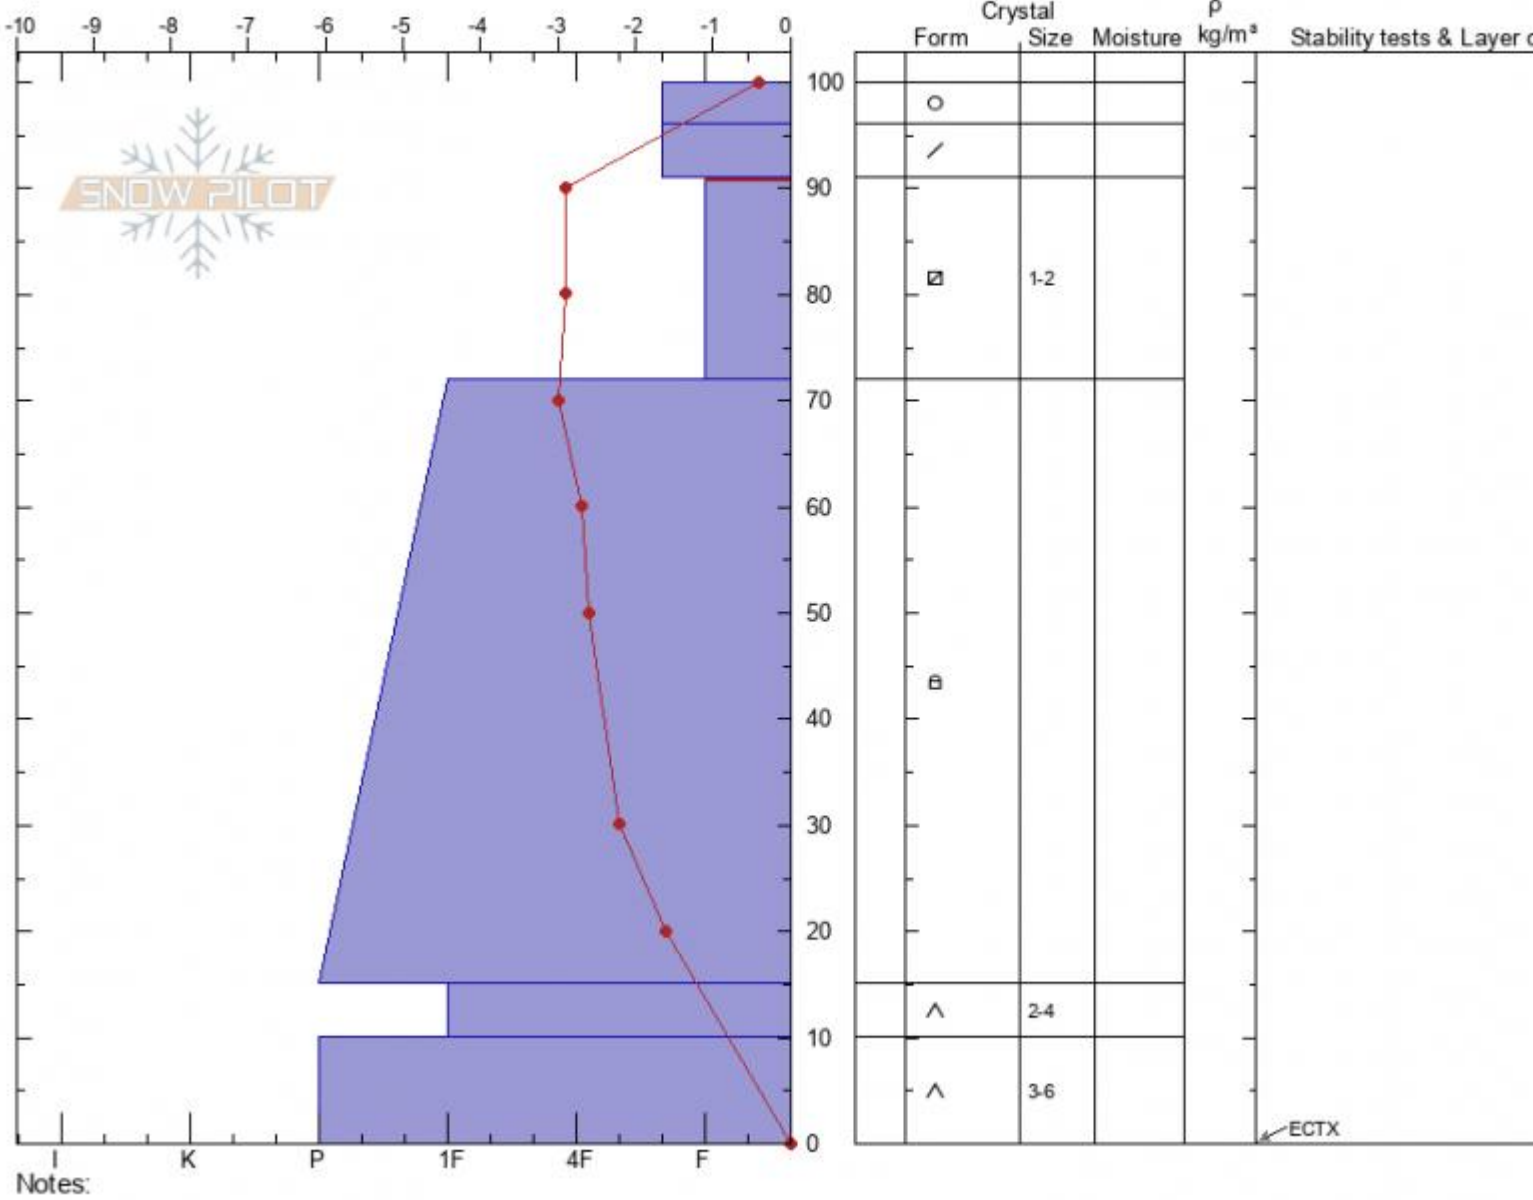

Telemeadows Profile
Madison Range-S
MT
 Elevation: **7507 ft**
 Aspect: **100°**
 Specifics:

Dave Zinn
03/03/2022 - 10:45am
 Co-ord: **44.89696N, -111.06327W**
 Slope Angle: **15°**
 Wind Loading: **no**

Stability: **Very Good**
 Air Temperature: **10°C**
 Sky Cover: **FEW**
 Precipitation: **NO**
 Wind: **Calm**

HS: **100** Layer Notes:
 91-72cm: **Problematic layer**

Advisory Region
 Southern Madison
 Longitude
 -111.06W
 Latitude
 44.89N
 Southern Madison, 2022-03-03