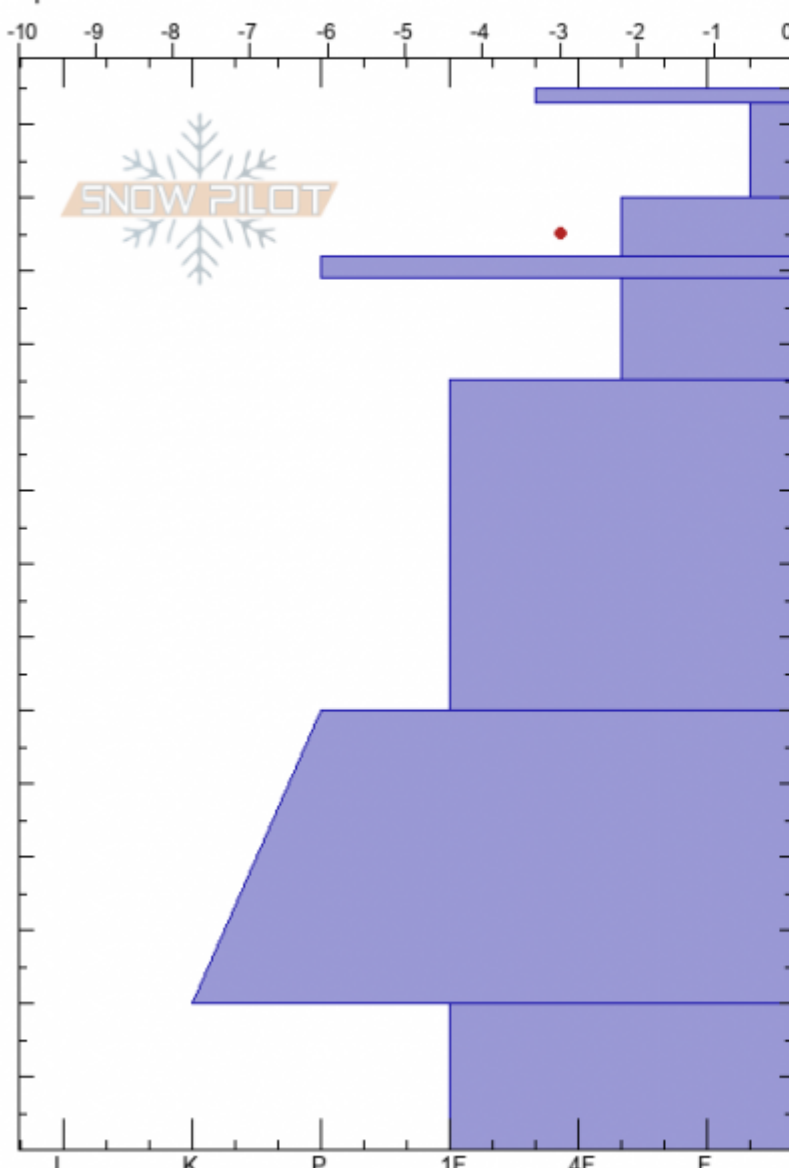

Marge
 Lionhead Range
 MT
 Elevation: 9032 ft
 Aspect: 65°
 Specifics:

Doug Chabot-Admin
 03/03/2022 - 9:00am
 Co-ord: 44.71666N, -111.31885W
 Slope Angle: 32°
 Wind Loading: previous

Stability: Good
 Air Temperature: 0°C
 Sky Cover: CLR
 Precipitation: NO
 Wind: Calm

HS:145 Layer Notes:

Form	Crystal Size	Moisture	ρ kg/m ³	Stability tests & Layer c
■		M		
☒	2			
☒	1-2			
☉(□)				
☒	2			
⊖	2			
⊖	2			
⊖	2			

Notes: An east wind 2 weeks ago may have eroded away some depth.
 20 cm deep temperature is -3C.

Advisory Region
 Lionhead Range
 Longitude
 -111.32W
 Latitude
 44.71N
 Lionhead Range, 2022-03-03