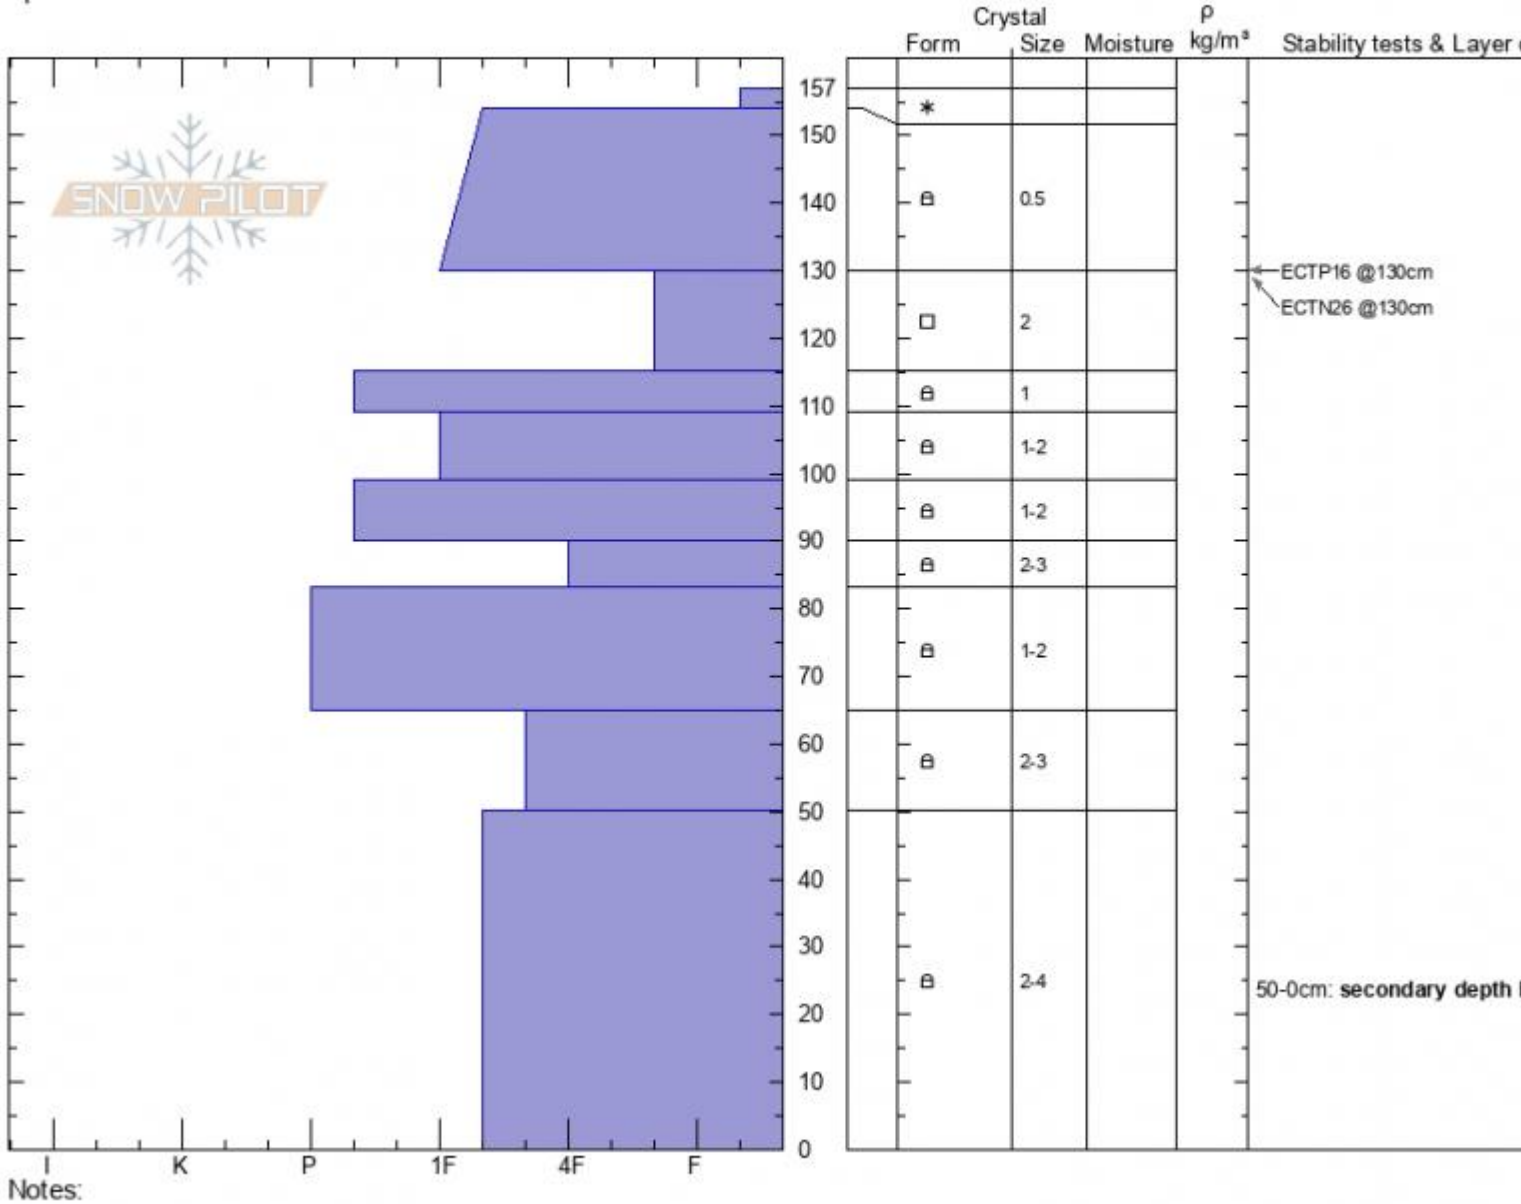

**Bear Creek**  
**Madison Range-N**  
**MT**  
 Elevation: **9461 ft**  
 Aspect: **315°**  
 Specifics:

**Hannah Marshall**  
**03/05/2022 - 11:57 am**  
 Co-ord: **45.18516N, -111.46824W**  
 Slope Angle:  
 Wind Loading:

Stability: **Good**  
 Air Temperature:  
 Sky Cover: **BKN**  
 Precipitation: **NO**  
 Wind: **Calm**

HS: **157**    Layer Notes:  
 PF: **50**    130-115cm: **Problematic layer**  
               50-0cm: **secondary depth hoar**

Advisory Region  
 Northern Madison  
 Longitude  
 -111.38W  
 Latitude  
 45.17N  
 Northern Madison, 2022-03-05