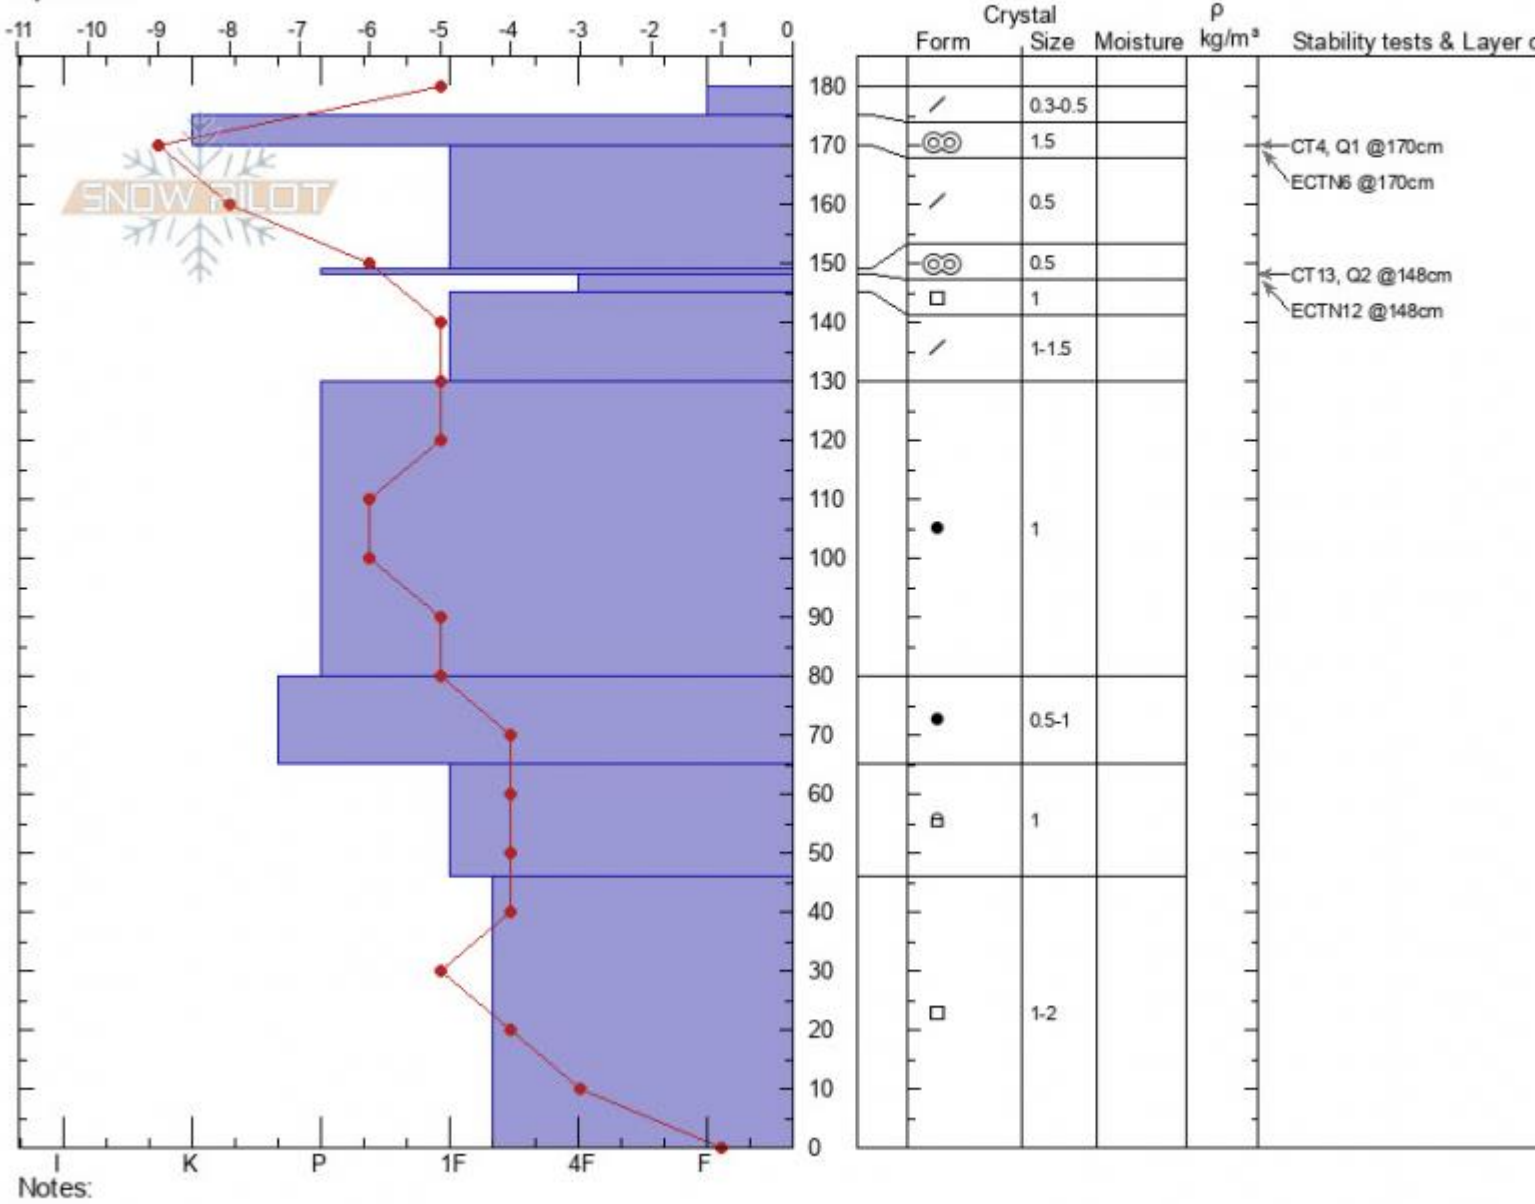

Cooke City Pit
Beartooths
MT
 Elevation: **8591 ft**
 Aspect: **S**
 Specifics:

Michael Murray
03/06/2022 - 11:13am
 Co-ord: **45.03381N, -109.96656W**
 Slope Angle: **22°**
 Wind Loading:

Stability:
 Air Temperature: **-6°C**
 Sky Cover: **BKN**
 Precipitation: **NO**
 Wind: **N Calm**

HS: **180** Layer Notes:
 PF: **15** 148-145cm: **Problematic layer**
 PS: **2**

Advisory Region
 Cooke City
 Longitude
 -109.98W
 Latitude
 45.03N
 Cooke City, 2022-03-06