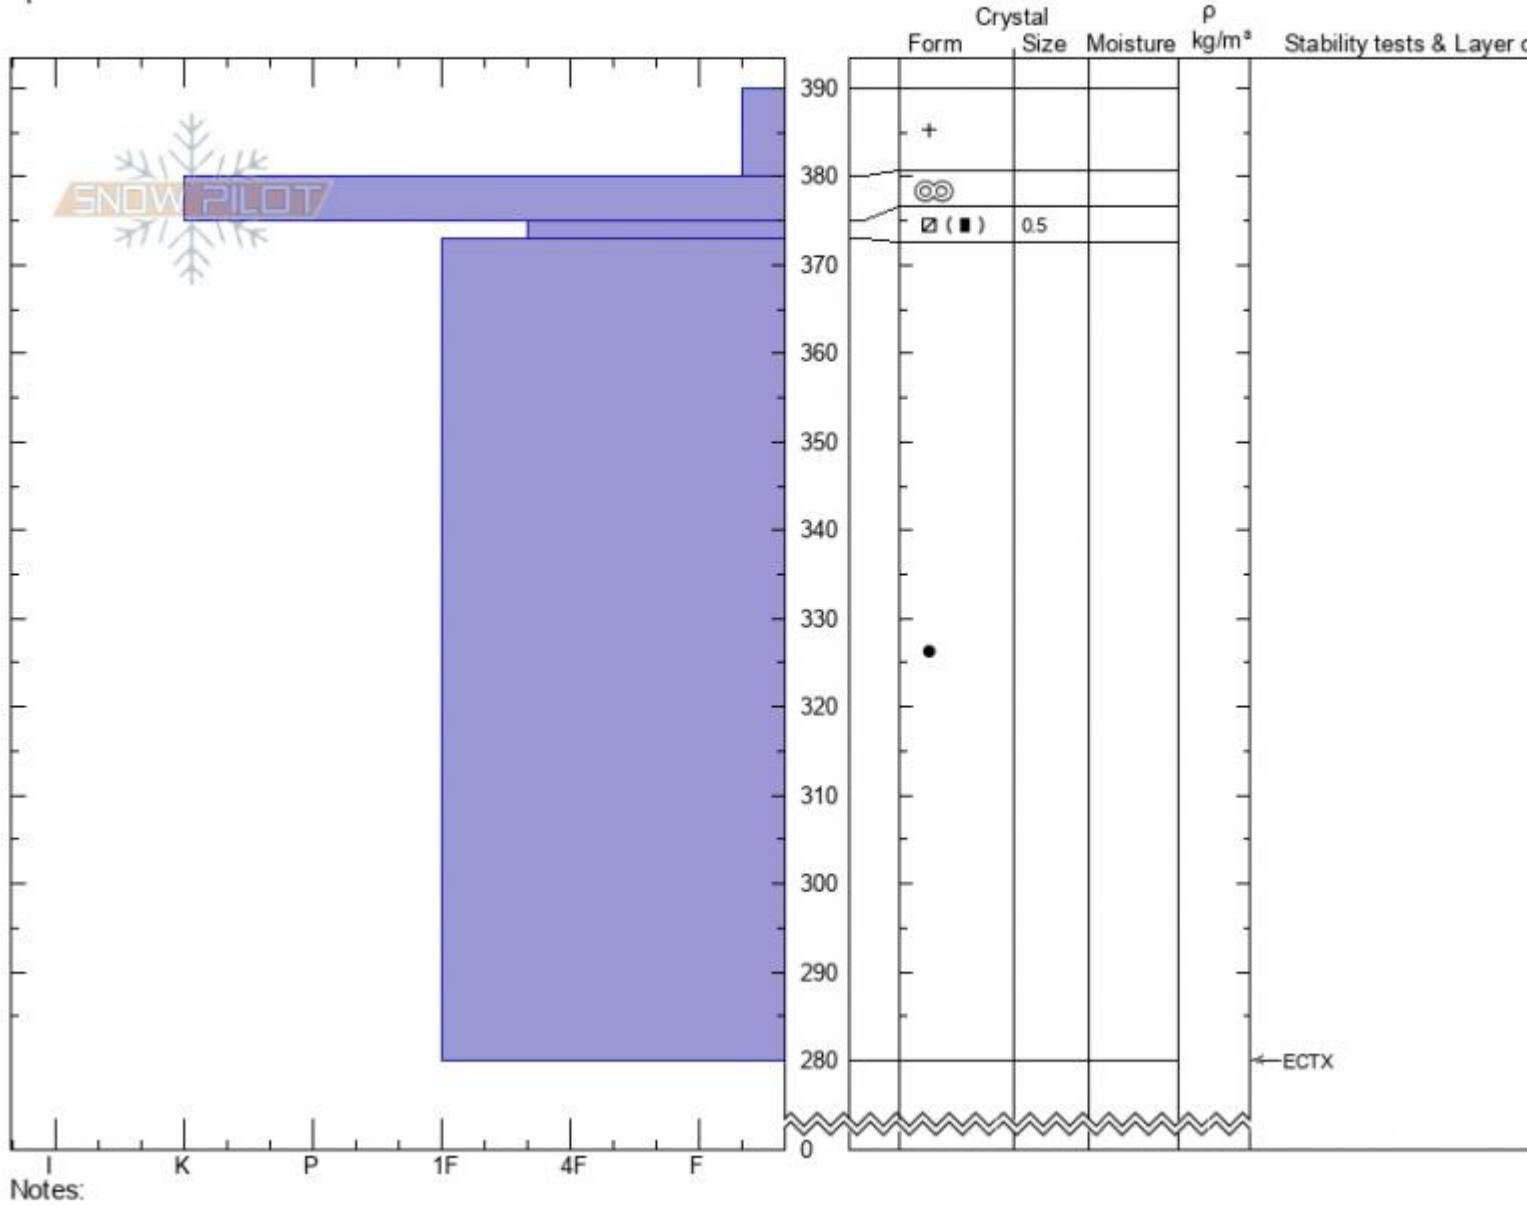

Wolverine Pass
Cooke City
MT
Elevation: **9078 ft**
Aspect: **108°**
Specifics:

Hannah Marshall
03/08/2022 - 1:30pm
Co-ord: **45.06325N, -110.01073W**
Slope Angle: **25°**
Wind Loading:

Stability:
Air Temperature:
Sky Cover: **BKN**
Precipitation: **S-1**
Wind: **NE Light Breeze**

HS:390 Layer Notes:

Advisory Region
Cooke City
Longitude
-110.01W
Latitude
45.07N
Cooke City, 2022-03-08