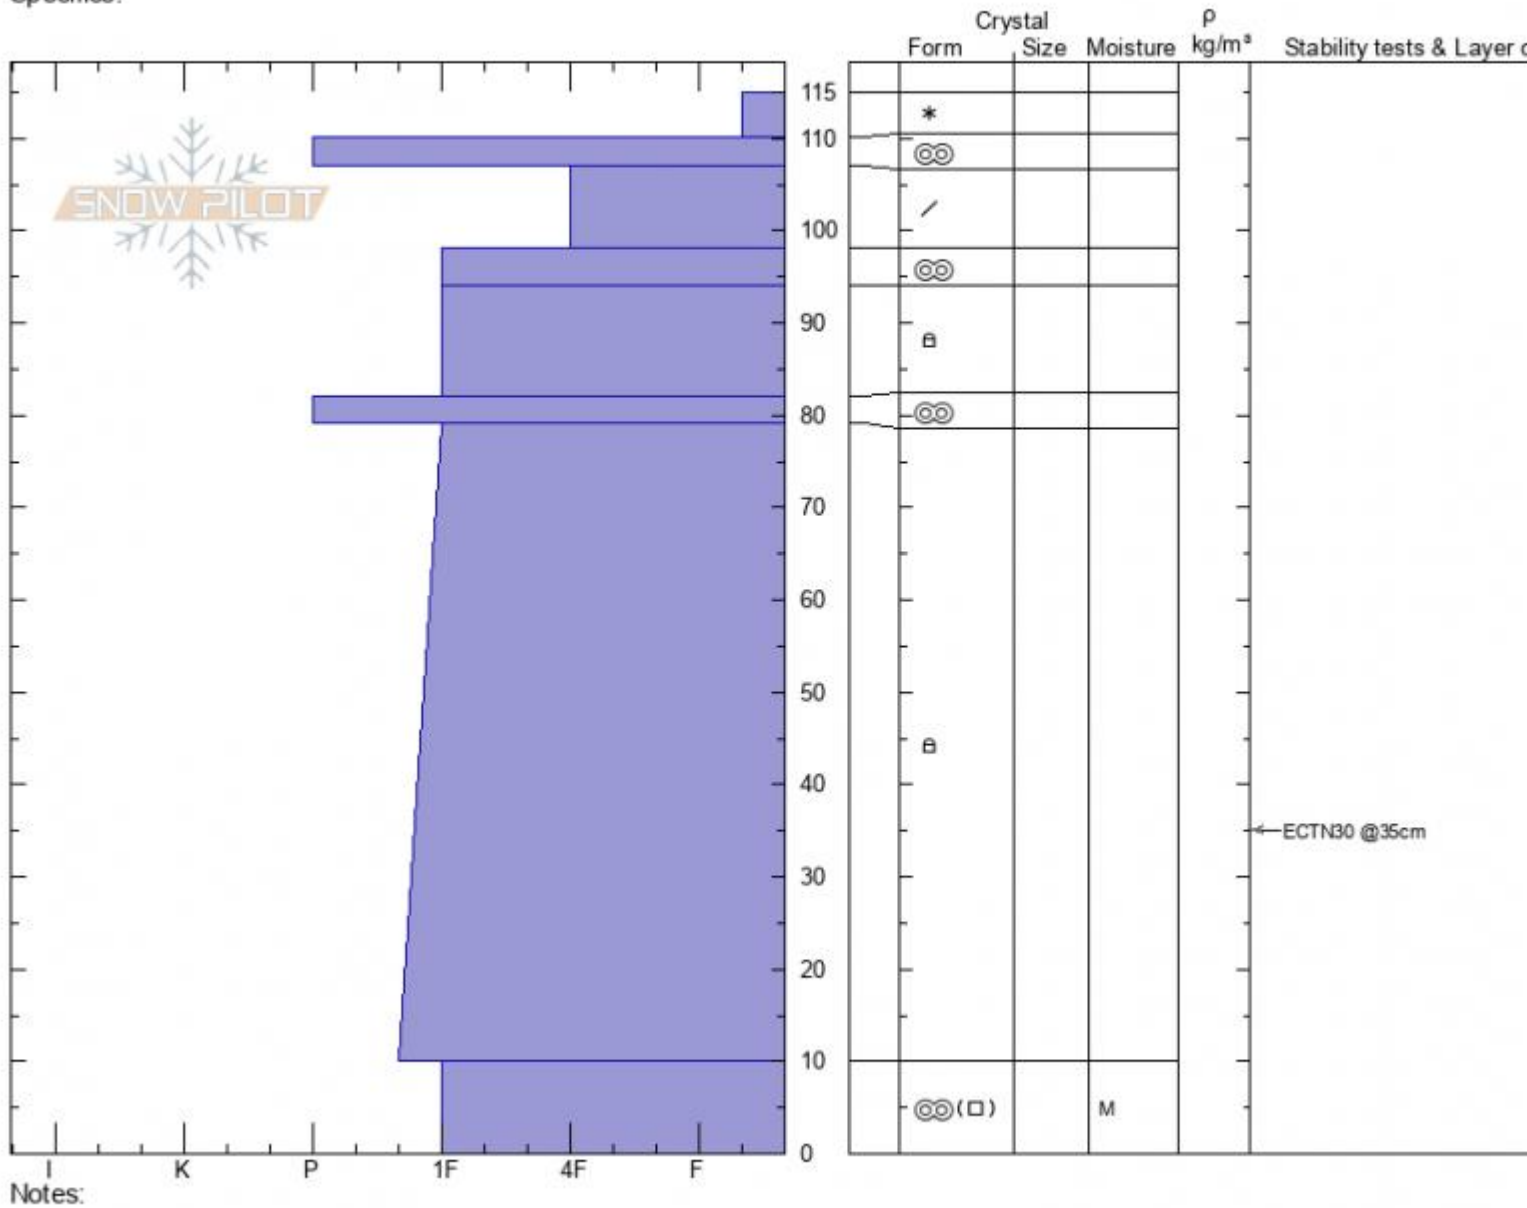

The Ramp
Bridger Range
MT
 Elevation: **7971 ft**
 Aspect: **115°**
 Specifics:

Hannah Marshall
03/07/2022 - 12:00pm
 Co-ord: **45.82907N, -110.93008W**
 Slope Angle: **26°**
 Wind Loading:

Stability:
 Air Temperature:
 Sky Cover: **BKN**
 Precipitation: **S-1**
 Wind: **N Calm**

HS:115 Layer Notes:

Advisory Region
 Bridger Range
 Longitude
 -110.93W
 Latitude
 45.83N
 Bridger Range, 2022-03-08