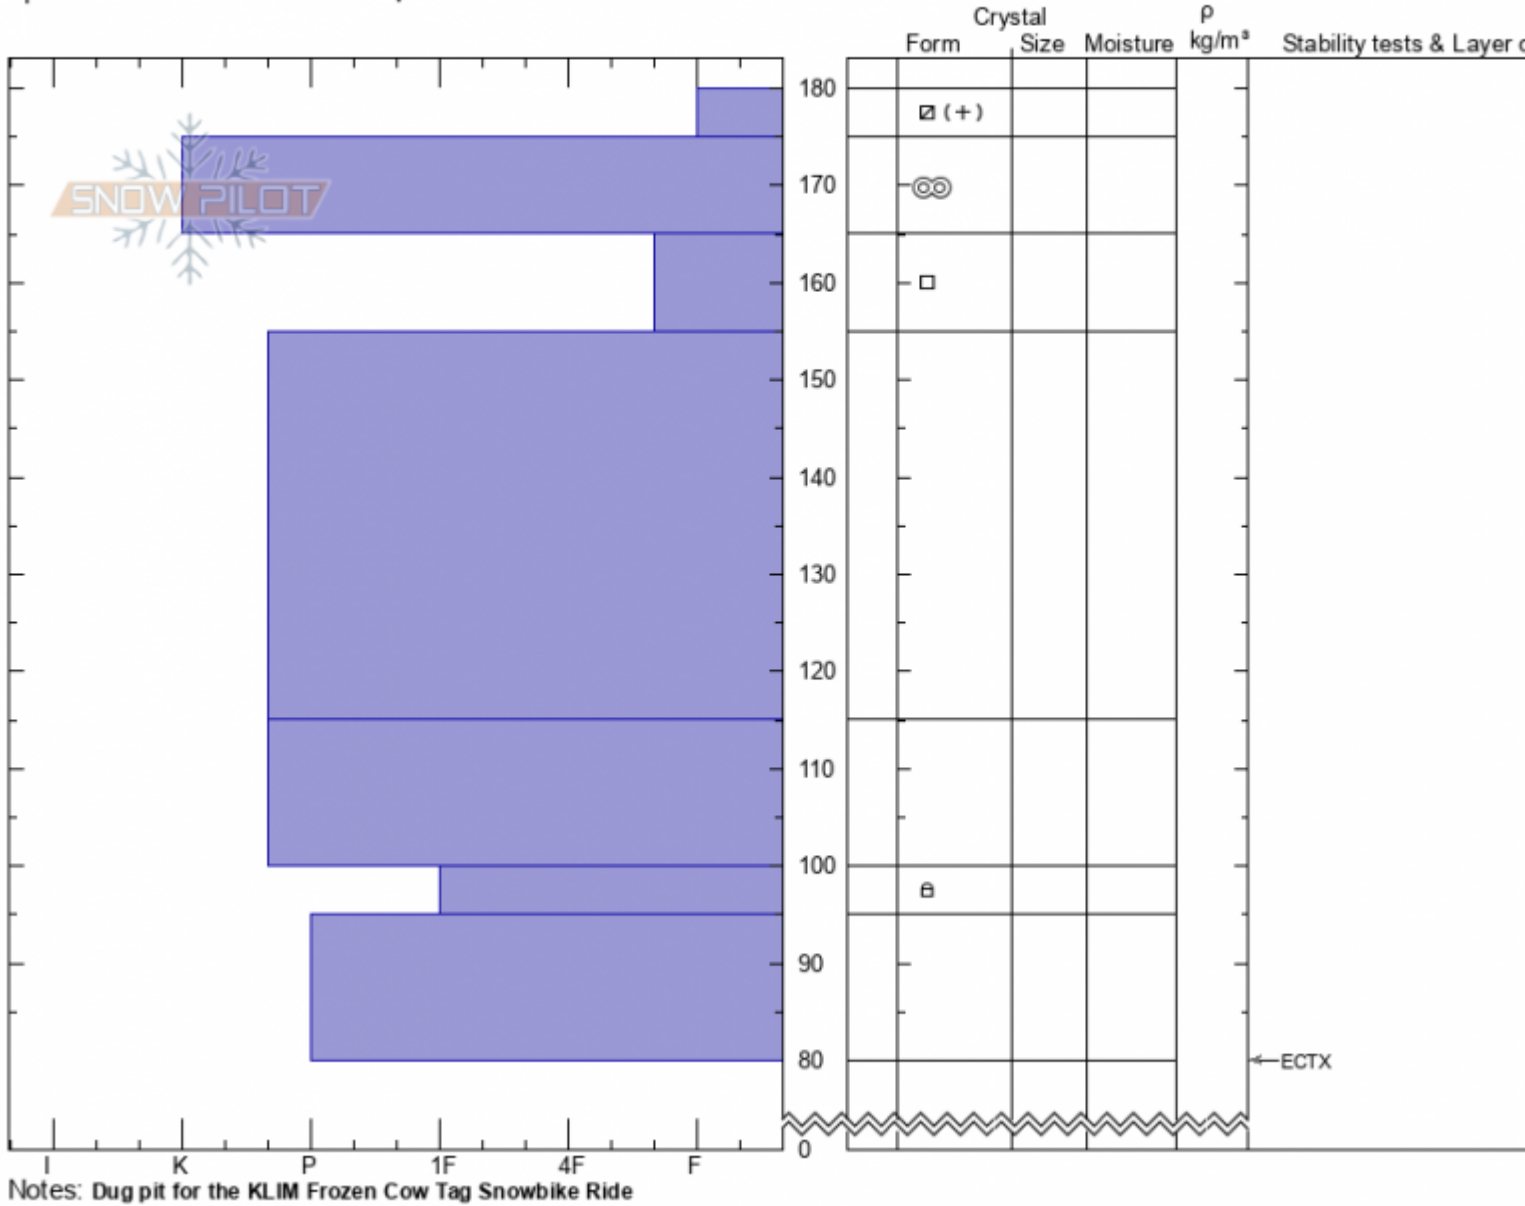

Sawtelle Rd-S Facing  
 Centennial Range  
 ID  
 Elevation: 9040 ft  
 Aspect: 200°  
 Specifics: Snowmobile tracks on slope

Doug Chabot-Admin  
 03/11/2022 - 12:00pm  
 Co-ord: 44.55498N, -111.44540W  
 Slope Angle: 15°  
 Wind Loading: no

Stability: **Very Good** HS:180 Layer Notes:  
 Air Temperature: -10°C  
 Sky Cover: **SCT**  
 Precipitation: **NO**  
 Wind:

Advisory Region  
 Island Park  
 Longitude  
 -111.44W  
 Latitude  
 44.56N  
 Island Park, 2022-03-12