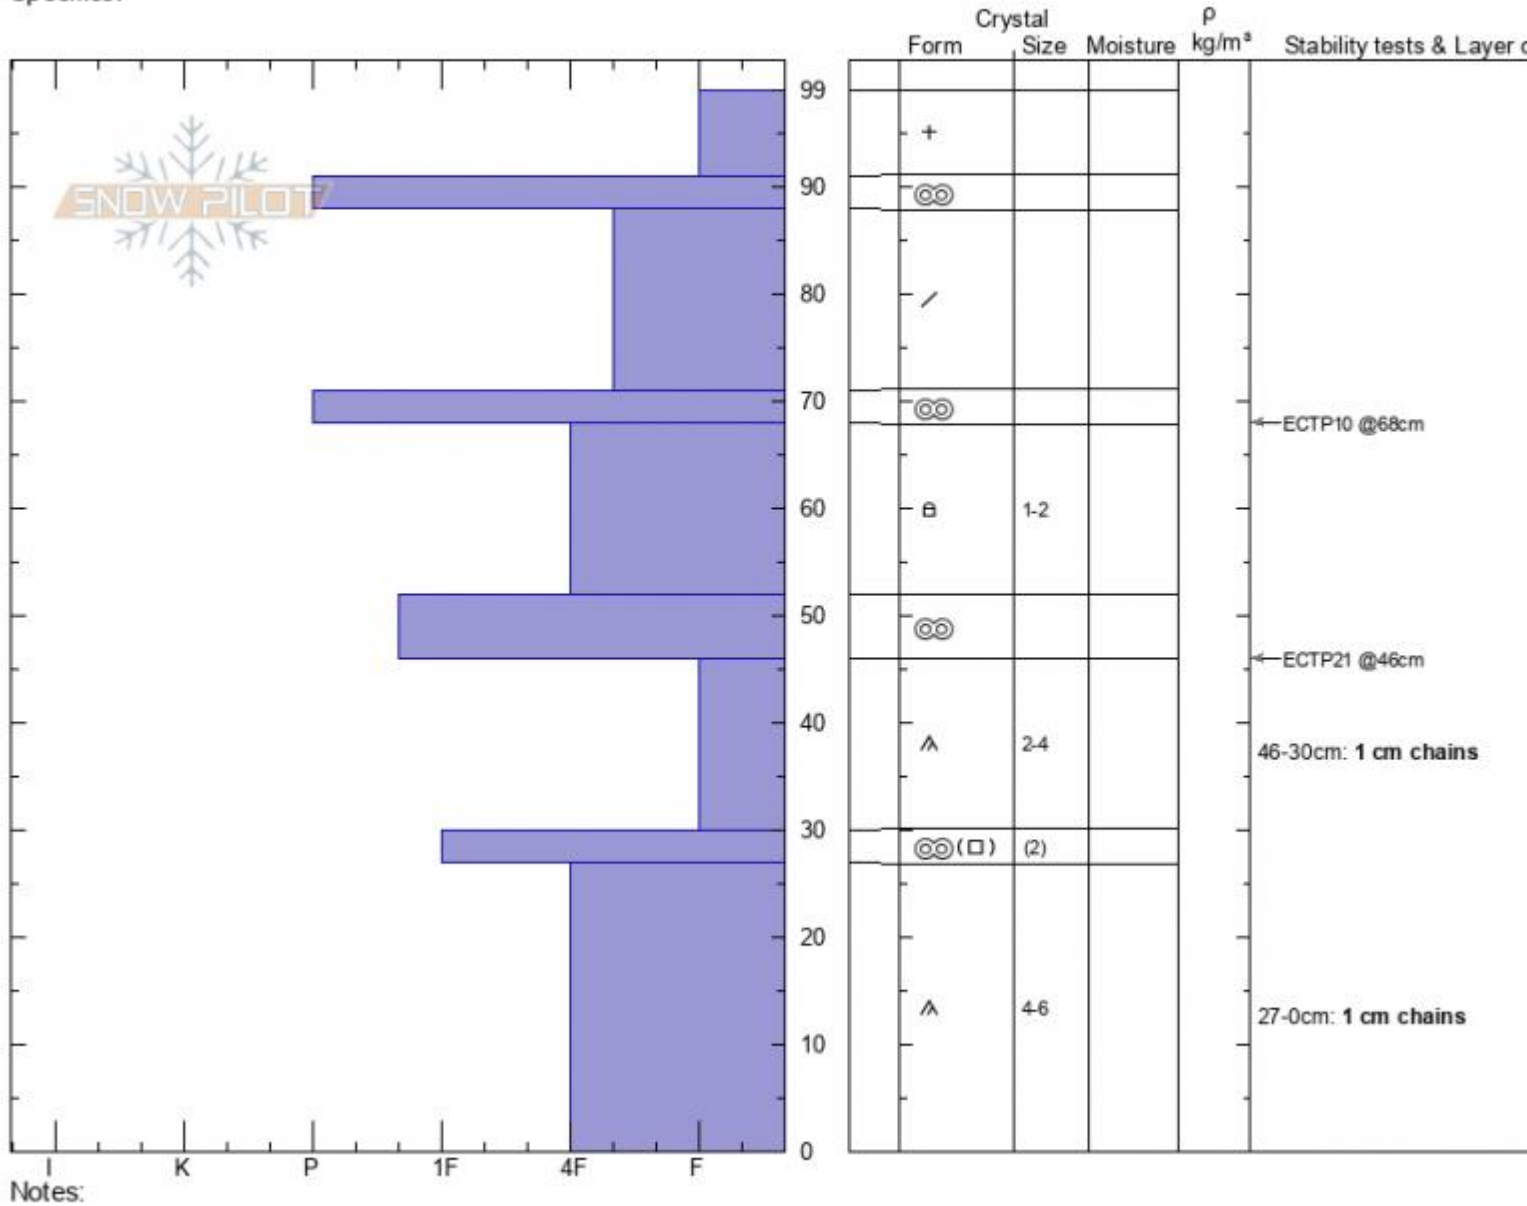

Tyler's
 Madison Range-N
 MT
 Elevation: 9142 ft
 Aspect: 260°
 Specifics:

Hannah Marshall
 03/13/2022 - 12:00pm
 Co-ord: 45.32315N, -111.38177W
 Slope Angle: 28°
 Wind Loading:

Stability:
 Air Temperature:
 Sky Cover: OVC
 Precipitation: S-1
 Wind: NW Moderate

HS:99
 PF:80
 PS:15
 Layer Notes:
 46-30cm: 1 cm chains
 27-0cm: 1 cm chains

Advisory Region
 Northern Madison
 Longitude
 -111.38W
 Latitude
 45.33N
 Northern Madison, 2022-03-13