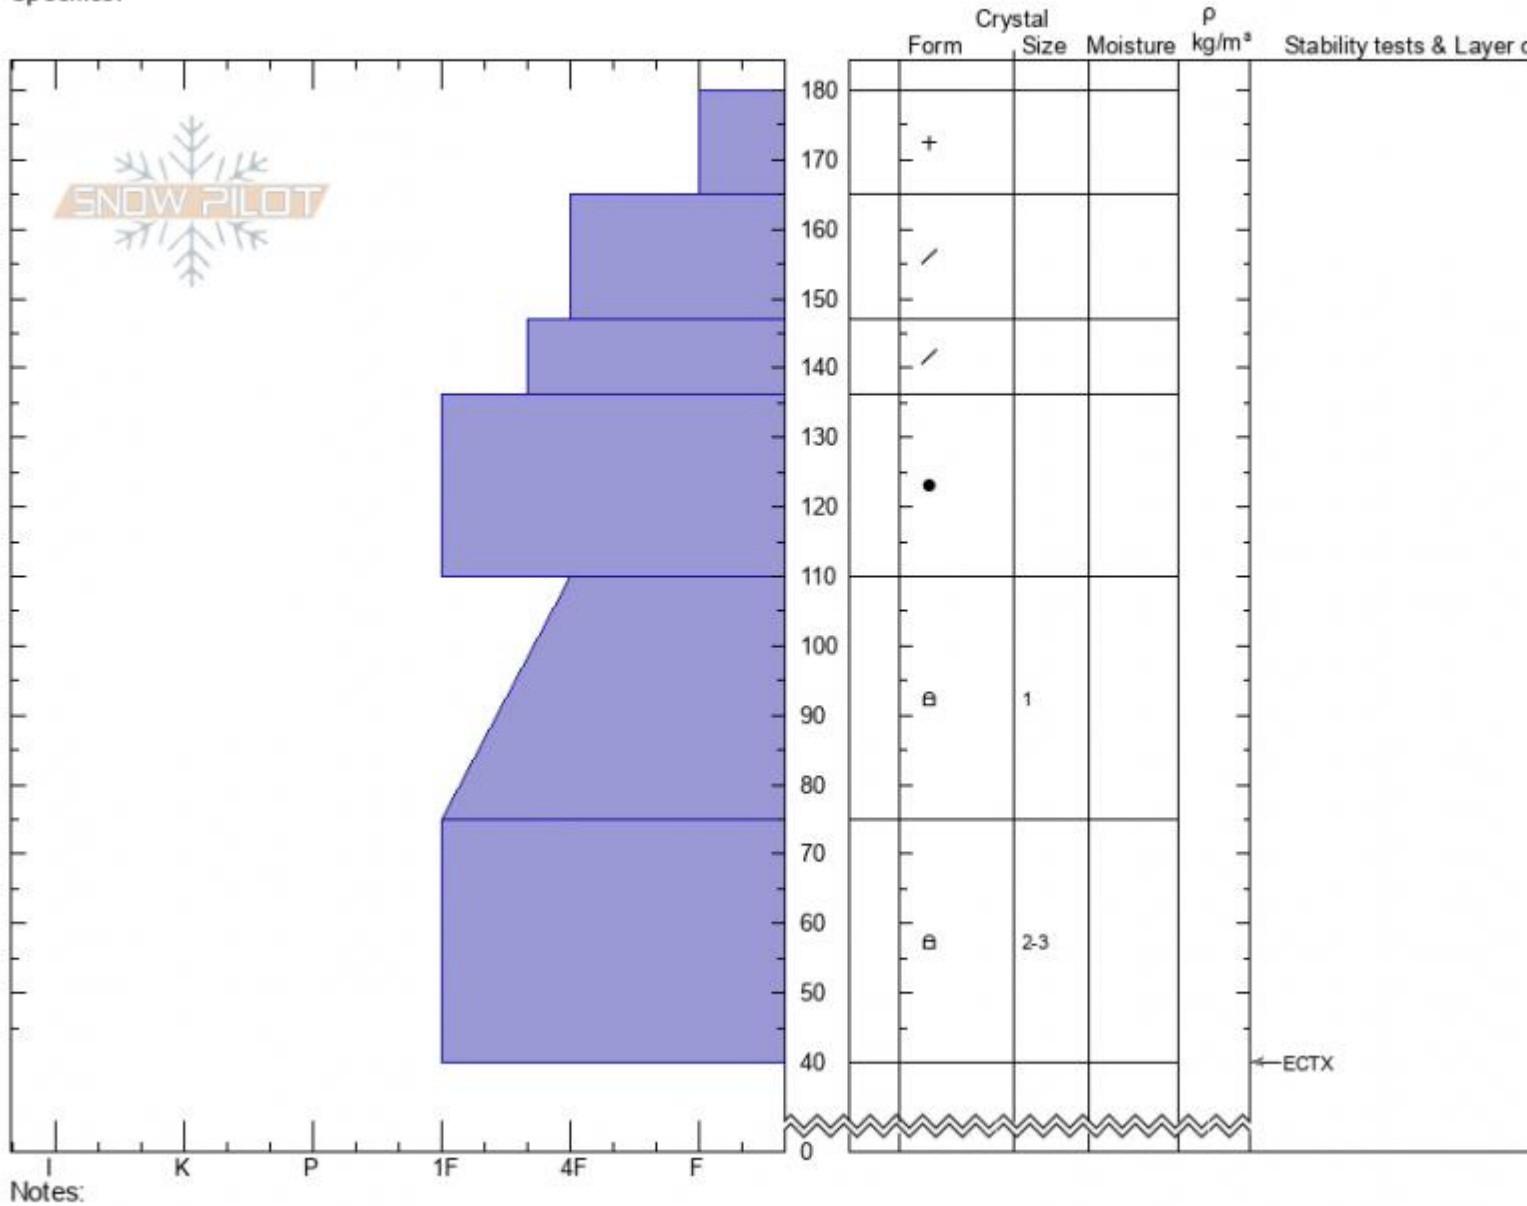

Middle Basin
Madison Range-N
MT
 Elevation: **9132 ft**
 Aspect: **40°**
 Specifics:

Hannah Marshall
03/13/2022 - 1:00pm
 Co-ord: **45.32473N, -111.38054W**
 Slope Angle:
 Wind Loading:

Stability:
 Air Temperature:
 Sky Cover: **OVC**
 Precipitation: **S-1**
 Wind:

HS:180 Layer Notes:

Advisory Region
 Northern Madison
 Longitude
 -111.38W
 Latitude
 45.32N
 Northern Madison, 2022-03-13